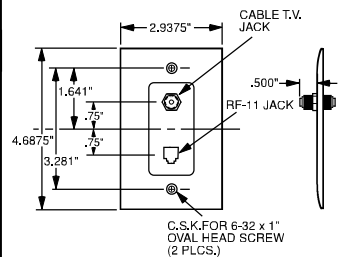

Catalog Number	Color	Configuration	3rd Party Compliance UL1863
Decorator “F” Type Coaxial Connector Single Gang with 1 COAX Connector			
26CATVI	Ivory	F-type COAX Connector	•
26CATVW	White	F-type COAX Connector	•
26CATVLA	Light Almond	F-type COAX Connector	•

26CATV

TPTELTV

Features	
<ul style="list-style-type: none"> Decorator outline. RJ11 modular jack. Face constructed of high-impact thermoplastic. 	<ul style="list-style-type: none"> Zinc-plated steel strap. Nickel-plated “F” type connector. Threaded on each end.

26TELTVCC10

These products listed to UL514, Cover Plates for Flush-Mounted Wiring Devices, CSA Certified.