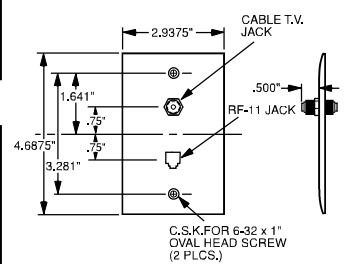

Wall Plates Communication Devices

Telephone & CATV Wiring Devices

Features	
<ul style="list-style-type: none"> Mar-resistant wall plate. Fits standard size single gang electrical box. Wall plate dimension is Standard size. 	<ul style="list-style-type: none"> Nickel-plated steel. Connector is threaded at each end.

TPCATV

TPCATV2

Catalog Number	Color	Configuration	3rd Party Compliance UL1863
“F” Type with One Coaxial Connector & Wall Plate, Single Gang			
TPCATVI	Ivory	F-type COAX Connector	•
TPCATVW	White	F-type COAX Connector	•
TPCATV	Brown	F-type COAX Connector	•
TPCATVBK	Black	F-type COAX Connector	•
TPCATVLA	Light Almond	F-type COAX Connector	•
“F” Type with Two Coaxial Connectors & Wall Plate, Single Gang			
TPCATV2I	Ivory	2 F-type COAX Connectors	•
TPCATV2W	White	2 F-type COAX Connectors	•
TPCATV2	Brown	2 F-type COAX Connectors	•
TPCATV2BK	Black	2 F-type COAX Connectors	•
TPCATV2LA	Light Almond	2 F-type COAX Connectors	•

Features	
<ul style="list-style-type: none"> Decorator outline. Face constructed of high-impact thermoplastic. Zinc-plated steel strap. 	<ul style="list-style-type: none"> Nickel-plated “F” type connector. Threaded on each end.

26CATV

TPTELTV

Features	
<ul style="list-style-type: none"> Decorator outline. RJ11 modular jack. Face constructed of high-impact thermoplastic. 	<ul style="list-style-type: none"> Zinc-plated steel strap. Nickel-plated “F” type connector. Threaded on each end.