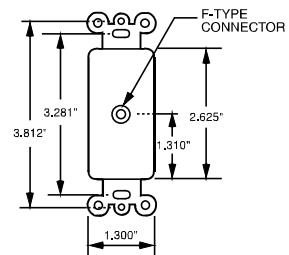

Wall Plates Communication Devices

Telephone & CATV Wiring Devices

Features	
- Mar-resistant wall plate. - Fits standard size single gang electrical box. - Wall plate dimension is Standard size.	- Nickel-plated steel. - Connector is threaded at each end.

Catalog Number	Color	Configuration	3rd Party Compliance UL1863
“F” Type with One Coaxial Connector & Wall Plate, Single Gang			
TPCATVI	Ivory	F-type COAX Connector	•
TPCATVW	White	F-type COAX Connector	•
TPCATV	Brown	F-type COAX Connector	•
TPCATVBK	Black	F-type COAX Connector	•
TPCATVLA	Light Almond	F-type COAX Connector	•
“F” Type with Two Coaxial Connectors & Wall Plate, Single Gang			
TPCATV2I	Ivory	2 F-type COAX Connectors	•
TPCATV2W	White	2 F-type COAX Connectors	•
TPCATV2	Brown	2 F-type COAX Connectors	•
TPCATV2BK	Black	2 F-type COAX Connectors	•
TPCATV2LA	Light Almond	2 F-type COAX Connectors	•

Features	
- Decorator outline. - Face constructed of high-impact thermoplastic. - Zinc-plated steel strap.	- Nickel-plated “F” type connector. - Threaded on each end.

Catalog Number	Color	Configuration	3rd Party Compliance UL1863
Decorator “F” Type Coaxial Connector Single Gang with 1 COAX Connector			
26CATVI	Ivory	F-type COAX Connector	•
26CATVW	White	F-type COAX Connector	•
26CATVLA	Light Almond	F-type COAX Connector	•

26CATV

Features	
- Decorator outline. - RJ11 modular jack. - Face constructed of high-impact thermoplastic.	- Zinc-plated steel strap. - Nickel-plated “F” type connector. - Threaded on each end.