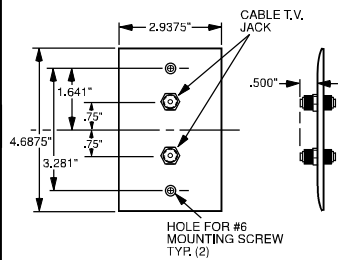

Wall Plates Communication Devices

Telephone & CATV Wiring Devices

Features	
<ul style="list-style-type: none"> Mar-resistant wall plate. Fits standard size single gang electrical box. Wall plate dimension is Standard size. 	<ul style="list-style-type: none"> Nickel-plated steel. Connector is threaded at each end.

TPCATV

TPCATV2

Catalog Number	Color	Configuration	3rd Party Compliance UL1863
“F” Type with One Coaxial Connector & Wall Plate, Single Gang			
TPCATVI	Ivory	F-type COAX Connector	•
TPCATVW	White	F-type COAX Connector	•
TPCATV	Brown	F-type COAX Connector	•
TPCATVBK	Black	F-type COAX Connector	•
TPCATVLA	Light Almond	F-type COAX Connector	•
“F” Type with Two Coaxial Connectors & Wall Plate, Single Gang			
TPCATV2I	Ivory	2 F-type COAX Connectors	•
TPCATV2W	White	2 F-type COAX Connectors	•
TPCATV2	Brown	2 F-type COAX Connectors	•
TPCATV2BK	Black	2 F-type COAX Connectors	•
TPCATV2LA	Light Almond	2 F-type COAX Connectors	•

Features	
<ul style="list-style-type: none"> Decorator outline. Face constructed of high-impact thermoplastic. Zinc-plated steel strap. 	<ul style="list-style-type: none"> Nickel-plated “F” type connector. Threaded on each end.

26CATV

TPTELTV

Features	
<ul style="list-style-type: none"> Decorator outline. RJ11 modular jack. Face constructed of high-impact thermoplastic. 	<ul style="list-style-type: none"> Zinc-plated steel strap. Nickel-plated “F” type connector. Threaded on each end.