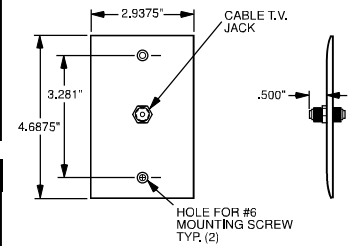

Wall Plates Communication Devices

Telephone & CATV Wiring Devices

Features	
<ul style="list-style-type: none"> Mar-resistant wall plate. Fits standard size single gang electrical box. Wall plate dimension is Standard size. 	<ul style="list-style-type: none"> Nickel-plated steel. Connector is threaded at each end.

TPCATV

TPCATV2

Catalog Number	Color	Configuration	3rd Party Compliance UL1863
“F” Type with One Coaxial Connector & Wall Plate, Single Gang			
TPCATVI	Ivory	F-type COAX Connector	•
TPCATVW	White	F-type COAX Connector	•
TPCATV	Brown	F-type COAX Connector	•
TPCATVBK	Black	F-type COAX Connector	•
TPCATVLA	Light Almond	F-type COAX Connector	•
“F” Type with Two Coaxial Connectors & Wall Plate, Single Gang			
TPCATV2I	Ivory	2 F-type COAX Connectors	•
TPCATV2W	White	2 F-type COAX Connectors	•
TPCATV2	Brown	2 F-type COAX Connectors	•
TPCATV2BK	Black	2 F-type COAX Connectors	•
TPCATV2LA	Light Almond	2 F-type COAX Connectors	•

Features	
<ul style="list-style-type: none"> Decorator outline. Face constructed of high-impact thermoplastic. Zinc-plated steel strap. 	<ul style="list-style-type: none"> Nickel-plated “F” type connector. Threaded on each end.

26CATV

TPTELTV

Features	
<ul style="list-style-type: none"> Decorator outline. RJ11 modular jack. Face constructed of high-impact thermoplastic. 	<ul style="list-style-type: none"> Zinc-plated steel strap. Nickel-plated “F” type connector. Threaded on each end.