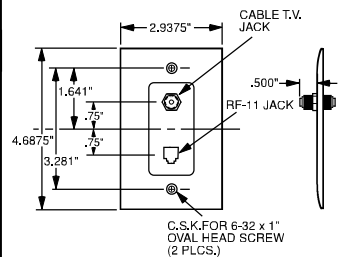

Catalog Number	Color	Configuration	3rd Party Compliance UL1863
<b>Decorator "F" Type Coaxial Connector</b> Single Gang with 1 COAX Connector			
26CATVI	Ivory	F-type COAX Connector	•
26CATVW	White	F-type COAX Connector	•
26CATVLA	Light Almond	F-type COAX Connector	•

26CATV

TPTELTV

Features	
<ul style="list-style-type: none"> <li>Decorator outline.</li> <li>RJ11 modular jack.</li> <li>Face constructed of high-impact thermoplastic.</li> </ul>	<ul style="list-style-type: none"> <li>Zinc-plated steel strap.</li> <li>Nickel-plated "F" type connector.</li> <li>Threaded on each end.</li> </ul>

Catalog Number	Color	Configuration	3rd Party Compliance UL1863
<b>Combination Coaxial Connector &amp; Telephone Jack</b>			
TPTELTVI	Ivory	F-type COAX Connector with 4 Conductor RJ-11 jack	•
TPTELTVW	White		•
TPTELTV	Brown		•
TPTELTVBK	Black		•
TPTELTVLA	Light Almond		•
26TELTVICC10	Ivory	Same as TPTELTV with	•
26TELTVWCC10	White	one-piece molded plate	•
26TELTVLACC10	Light Almond	Decorator outline.	•

26TELTVCC10

These products listed to UL514, Cover Plates for Flush-Mounted Wiring Devices, CSA Certified.