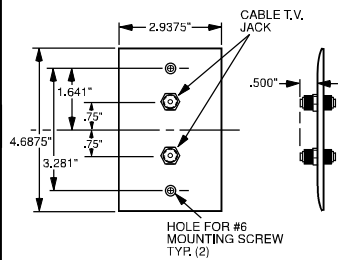

# Wall Plates Communication Devices

Telephone & CATV Wiring Devices

Features	
<ul style="list-style-type: none"> <li>Mar-resistant wall plate.</li> <li>Fits standard size single gang electrical box.</li> <li>Wall plate dimension is Standard size.</li> </ul>	<ul style="list-style-type: none"> <li>Nickel-plated steel.</li> <li>Connector is threaded at each end.</li> </ul>

TPCATV

TPCATV2

Catalog Number	Color	Configuration	3rd Party Compliance UL1863
<b>"F" Type with One Coaxial Connector &amp; Wall Plate, Single Gang</b>			
TPCATVI	Ivory	F-type COAX Connector	•
TPCATVW	White	F-type COAX Connector	•
TPCATV	Brown	F-type COAX Connector	•
TPCATVBK	Black	F-type COAX Connector	•
TPCATVLA	Light Almond	F-type COAX Connector	•
<b>"F" Type with Two Coaxial Connectors &amp; Wall Plate, Single Gang</b>			
TPCATV2I	Ivory	2 F-type COAX Connectors	•
TPCATV2W	White	2 F-type COAX Connectors	•
TPCATV2	Brown	2 F-type COAX Connectors	•
TPCATV2BK	Black	2 F-type COAX Connectors	•
TPCATV2LA	Light Almond	2 F-type COAX Connectors	•

Features	
<ul style="list-style-type: none"> <li>Decorator outline.</li> <li>Face constructed of high-impact thermoplastic.</li> <li>Zinc-plated steel strap.</li> </ul>	<ul style="list-style-type: none"> <li>Nickel-plated "F" type connector.</li> <li>Threaded on each end.</li> </ul>

26CATV

TPTELTV

Features	
<ul style="list-style-type: none"> <li>Decorator outline.</li> <li>RJ11 modular jack.</li> <li>Face constructed of high-impact thermoplastic.</li> </ul>	<ul style="list-style-type: none"> <li>Zinc-plated steel strap.</li> <li>Nickel-plated "F" type connector.</li> <li>Threaded on each end.</li> </ul>