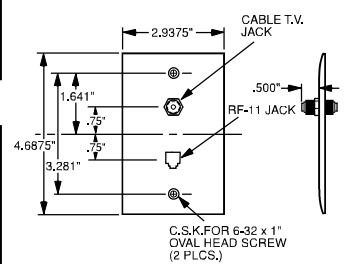

# Wall Plates Communication Devices

Telephone & CATV Wiring Devices

Features	
<ul style="list-style-type: none"> <li>Mar-resistant wall plate.</li> <li>Fits standard size single gang electrical box.</li> <li>Wall plate dimension is Standard size.</li> </ul>	<ul style="list-style-type: none"> <li>Nickel-plated steel.</li> <li>Connector is threaded at each end.</li> </ul>

TPCATV

TPCATV2

Catalog Number	Color	Configuration	3rd Party Compliance UL1863
<b>"F" Type with One Coaxial Connector &amp; Wall Plate, Single Gang</b>			
TPCATVI	Ivory	F-type COAX Connector	•
TPCATVW	White	F-type COAX Connector	•
TPCATV	Brown	F-type COAX Connector	•
TPCATVBK	Black	F-type COAX Connector	•
TPCATVLA	Light Almond	F-type COAX Connector	•
<b>"F" Type with Two Coaxial Connectors &amp; Wall Plate, Single Gang</b>			
TPCATV2I	Ivory	2 F-type COAX Connectors	•
TPCATV2W	White	2 F-type COAX Connectors	•
TPCATV2	Brown	2 F-type COAX Connectors	•
TPCATV2BK	Black	2 F-type COAX Connectors	•
TPCATV2LA	Light Almond	2 F-type COAX Connectors	•

26CATV

TPTELTV

Features	
<ul style="list-style-type: none"> <li>Decorator outline.</li> <li>RJ11 modular jack.</li> <li>Face constructed of high-impact thermoplastic.</li> </ul>	<ul style="list-style-type: none"> <li>Zinc-plated steel strap.</li> <li>Nickel-plated "F" type connector.</li> <li>Threaded on each end.</li> </ul>

26TELTVCC10

These products listed to UL514, Cover Plates for Flush-Mounted Wiring Devices, CSA Certified.