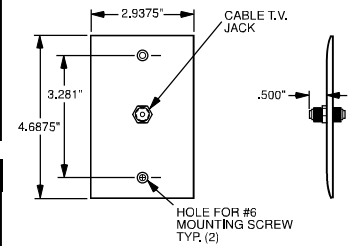

# Wall Plates Communication Devices

Telephone & CATV Wiring Devices

Features	
<ul style="list-style-type: none"> <li>Mar-resistant wall plate.</li> <li>Fits standard size single gang electrical box.</li> <li>Wall plate dimension is Standard size.</li> </ul>	<ul style="list-style-type: none"> <li>Nickel-plated steel.</li> <li>Connector is threaded at each end.</li> </ul>

Features	
<ul style="list-style-type: none"> <li>Decorator outline.</li> <li>Face constructed of high-impact thermoplastic.</li> <li>Zinc-plated steel strap.</li> </ul>	<ul style="list-style-type: none"> <li>Nickel-plated "F" type connector.</li> <li>Threaded on each end.</li> </ul>

26CATV

TPTELTV

Features	
<ul style="list-style-type: none"> <li>Decorator outline.</li> <li>RJ11 modular jack.</li> <li>Face constructed of high-impact thermoplastic.</li> </ul>	<ul style="list-style-type: none"> <li>Zinc-plated steel strap.</li> <li>Nickel-plated "F" type connector.</li> <li>Threaded on each end.</li> </ul>

26TELTVCC10

These products listed to UL514, Cover Plates for Flush-Mounted Wiring Devices, CSA Certified.