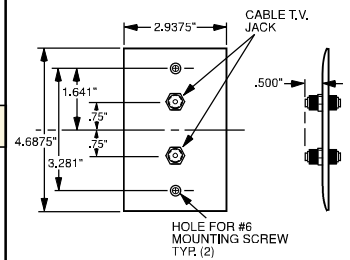

# Wall Plates Communication Devices

Telephone & CATV Wiring Devices

Features	
<ul style="list-style-type: none"> <li>Mar-resistant wall plate.</li> <li>Fits standard size single gang electrical box.</li> <li>Wall plate dimension is Standard size.</li> </ul>	<ul style="list-style-type: none"> <li>Nickel-plated steel.</li> <li>Connector is threaded at each end.</li> </ul>

TPCATV

Catalog Number	Color	Configuration	3rd Party Compliance UL1863
<b>"F" Type with One Coaxial Connector &amp; Wall Plate, Single Gang</b>			
TPCATVI	Ivory	F-type COAX Connector	•
TPCATVW	White	F-type COAX Connector	•
TPCATV	Brown	F-type COAX Connector	•
TPCATVBK	Black	F-type COAX Connector	•
TPCATVLA	Light Almond	F-type COAX Connector	•
<b>"F" Type with Two Coaxial Connectors &amp; Wall Plate, Single Gang</b>			
TPCATV2I	Ivory	2 F-type COAX Connectors	•
TPCATV2W	White	2 F-type COAX Connectors	•
TPCATV2	Brown	2 F-type COAX Connectors	•
TPCATV2BK	Black	2 F-type COAX Connectors	•
TPCATV2LA	Light Almond	2 F-type COAX Connectors	•

TPCATV2

Features	
<ul style="list-style-type: none"> <li>Decorator outline.</li> <li>Face constructed of high-impact thermoplastic.</li> <li>Zinc-plated steel strap.</li> </ul>	<ul style="list-style-type: none"> <li>Nickel-plated "F" type connector.</li> <li>Threaded on each end.</li> </ul>

TPELTV

26TELTVCC10

These products listed to UL514, Cover Plates for Flush-Mounted Wiring Devices, CSA Certified.