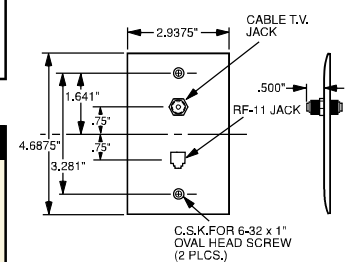

# Wall Plates Communication Devices

Telephone & CATV Wiring Devices

Features	
<ul style="list-style-type: none"> <li>Mar-resistant wall plate.</li> <li>Fits standard size single gang electrical box.</li> <li>Wall plate dimension is Standard size.</li> </ul>	<ul style="list-style-type: none"> <li>Nickel-plated steel.</li> <li>Connector is threaded at each end.</li> </ul>

TPCATV

Catalog Number	Color	Configuration	3rd Party Compliance UL1863
<b>"F" Type with One Coaxial Connector &amp; Wall Plate, Single Gang</b>			
TPCATVI	Ivory	F-type COAX Connector	•
TPCATVW	White	F-type COAX Connector	•
TPCATV	Brown	F-type COAX Connector	•
TPCATVBK	Black	F-type COAX Connector	•
TPCATVLA	Light Almond	F-type COAX Connector	•
<b>"F" Type with Two Coaxial Connectors &amp; Wall Plate, Single Gang</b>			
TPCATV2I	Ivory	2 F-type COAX Connectors	•
TPCATV2W	White	2 F-type COAX Connectors	•
TPCATV2	Brown	2 F-type COAX Connectors	•
TPCATV2BK	Black	2 F-type COAX Connectors	•
TPCATV2LA	Light Almond	2 F-type COAX Connectors	•

TPCATV2

Features	
<ul style="list-style-type: none"> <li>Decorator outline.</li> <li>Face constructed of high-impact thermoplastic.</li> <li>Zinc-plated steel strap.</li> </ul>	<ul style="list-style-type: none"> <li>Nickel-plated "F" type connector.</li> <li>Threaded on each end.</li> </ul>

TPELTV

26TELTVCC10

These products listed to UL514, Cover Plates for Flush-Mounted Wiring Devices, CSA Certified.