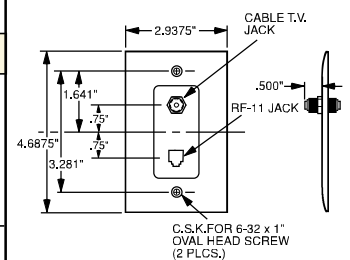

Catalog Number	Color	Configuration	3rd Party Compliance UL1863
<b>Decorator "F" Type Coaxial Connector</b> Single Gang with 1 COAX Connector			
26CATVI	Ivory	F-type COAX Connector	•
26CATVW	White	F-type COAX Connector	•
26CATVLA	Light Almond	F-type COAX Connector	•

26CATV

Features	
<ul style="list-style-type: none"> <li>Decorator outline.</li> <li>RJ11 modular jack.</li> <li>Face constructed of high-impact thermoplastic.</li> </ul>	<ul style="list-style-type: none"> <li>Zinc-plated steel strap.</li> <li>Nickel-plated "F" type connector.</li> <li>Threaded on each end.</li> </ul>

TPELTV

26TELTVCC10

These products listed to UL514, Cover Plates for Flush-Mounted Wiring Devices, CSA Certified.