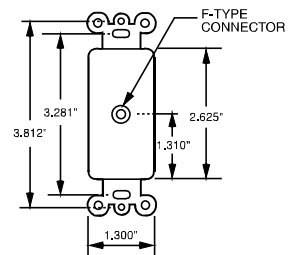

26CATV

Features	
- Decorator outline. - RJ11 modular jack. - Face constructed of high-impact thermoplastic.	- Zinc-plated steel strap. - Nickel-plated "F" type connector. - Threaded on each end.

Catalog Number	Color	Configuration	3rd Party Compliance UL1863
Combination Coaxial Connector & Telephone Jack			
TPELTVI	Ivory	F-type COAX Connector with 4 Conductor RJ-11 jack	•
TPELTVW	White		•
TPELTV	Brown		•
TPELTVBK	Black		•
TPELTVLA	Light Almond		•
26TELTVICC10	Ivory	Same as TPELTV with	•
26TELTVWCC10	White	one-piece molded plate	•
26TELTVLACC10	Light Almond	Decorator outline.	•