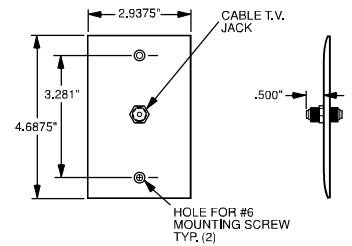

# Wall Plates Communication Devices

Telephone & CATV Wiring Devices

Features	
<ul style="list-style-type: none"> <li>Mar-resistant wall plate.</li> <li>Fits standard size single gang electrical box.</li> <li>Wall plate dimension is Standard size.</li> </ul>	<ul style="list-style-type: none"> <li>Nickel-plated steel.</li> <li>Connector is threaded at each end.</li> </ul>

TPCATV2

Features	
<ul style="list-style-type: none"> <li>Decorator outline.</li> <li>Face constructed of high-impact thermoplastic.</li> <li>Zinc-plated steel strap.</li> </ul>	<ul style="list-style-type: none"> <li>Nickel-plated "F" type connector.</li> <li>Threaded on each end.</li> </ul>

26CATV

Features	
<ul style="list-style-type: none"> <li>Decorator outline.</li> <li>RJ11 modular jack.</li> <li>Face constructed of high-impact thermoplastic.</li> </ul>	<ul style="list-style-type: none"> <li>Zinc-plated steel strap.</li> <li>Nickel-plated "F" type connector.</li> <li>Threaded on each end.</li> </ul>

TPELTV

26TELTVCC10

These products listed to UL514, Cover Plates for Flush-Mounted Wiring Devices, CSA Certified.