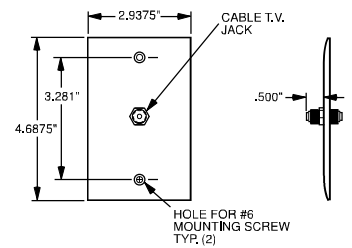

Wall Plates Communication Devices

Telephone & CATV Wiring Devices

Features	
<ul style="list-style-type: none"> Mar-resistant wall plate. Fits standard size single gang electrical box. Wall plate dimension is Standard size. 	<ul style="list-style-type: none"> Nickel-plated steel. Connector is threaded at each end.

TPCATV

Catalog Number	Color	Configuration	3rd Party Compliance UL1863
"F" Type with One Coaxial Connector & Wall Plate, Single Gang			
TPCATVI	Ivory	F-type COAX Connector	•
TPCATVW	White	F-type COAX Connector	•
TPCATV	Brown	F-type COAX Connector	•
TPCATVBK	Black	F-type COAX Connector	•
TPCATVLA	Light Almond	F-type COAX Connector	•
"F" Type with Two Coaxial Connectors & Wall Plate, Single Gang			
TPCATV2I	Ivory	2 F-type COAX Connectors	•
TPCATV2W	White	2 F-type COAX Connectors	•
TPCATV2	Brown	2 F-type COAX Connectors	•
TPCATV2BK	Black	2 F-type COAX Connectors	•
TPCATV2LA	Light Almond	2 F-type COAX Connectors	•

TPCATV2

Features	
<ul style="list-style-type: none"> Decorator outline. Face constructed of high-impact thermoplastic. Zinc-plated steel strap. 	<ul style="list-style-type: none"> Nickel-plated "F" type connector. Threaded on each end.

26CATV

Features	
<ul style="list-style-type: none"> Decorator outline. RJ11 modular jack. Face constructed of high-impact thermoplastic. 	<ul style="list-style-type: none"> Zinc-plated steel strap. Nickel-plated "F" type connector. Threaded on each end.