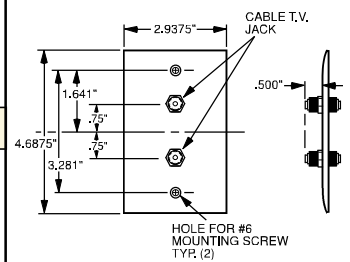

Wall Plates Communication Devices

Telephone & CATV Wiring Devices

Features	
<ul style="list-style-type: none"> Mar-resistant wall plate. Fits standard size single gang electrical box. Wall plate dimension is Standard size. 	<ul style="list-style-type: none"> Nickel-plated steel. Connector is threaded at each end.

TPCATV

Catalog Number	Color	Configuration	3rd Party Compliance UL1863
"F" Type with One Coaxial Connector & Wall Plate, Single Gang			
TPCATVI	Ivory	F-type COAX Connector	•
TPCATVW	White	F-type COAX Connector	•
TPCATV	Brown	F-type COAX Connector	•
TPCATVBK	Black	F-type COAX Connector	•
TPCATVLA	Light Almond	F-type COAX Connector	•
"F" Type with Two Coaxial Connectors & Wall Plate, Single Gang			
TPCATV2I	Ivory	2 F-type COAX Connectors	•
TPCATV2W	White	2 F-type COAX Connectors	•
TPCATV2	Brown	2 F-type COAX Connectors	•
TPCATV2BK	Black	2 F-type COAX Connectors	•
TPCATV2LA	Light Almond	2 F-type COAX Connectors	•

TPCATV2

Features	
<ul style="list-style-type: none"> Decorator outline. Face constructed of high-impact thermoplastic. Zinc-plated steel strap. 	<ul style="list-style-type: none"> Nickel-plated "F" type connector. Threaded on each end.

26CATV

Features	
<ul style="list-style-type: none"> Decorator outline. RJ11 modular jack. Face constructed of high-impact thermoplastic. 	<ul style="list-style-type: none"> Zinc-plated steel strap. Nickel-plated "F" type connector. Threaded on each end.