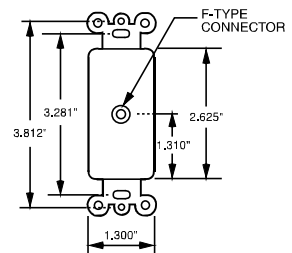

26CATV

Features	
- Decorator outline. - RJ11 modular jack. - Face constructed of high-impact thermoplastic.	- Zinc-plated steel strap. - Nickel-plated "F" type connector. - Threaded on each end.

Catalog Number	Color	Configuration	3rd Party Compliance UL1863
Combination Coaxial Connector & Telephone Jack			
TPELTVI	Ivory	F-type COAX Connector with 4 Conductor RJ-11 jack	•
TPELTVW	White		•
TPELTV	Brown		•
TPELTVBK	Black		•
TPELTVLA	Light Almond		•
26TELTVICC10	Ivory	Same as TPELTV with	•
26TELTWVCC10	White	one-piece molded plate	•
26TELTVLACC10	Light Almond	Decorator outline.	•