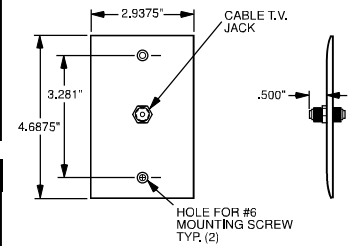

# Wall Plates Communication Devices

Telephone & CATV Wiring Devices

Features	
<ul style="list-style-type: none"> <li>Mar-resistant wall plate.</li> <li>Fits standard size single gang electrical box.</li> <li>Wall plate dimension is Standard size.</li> </ul>	<ul style="list-style-type: none"> <li>Nickel-plated steel.</li> <li>Connector is threaded at each end.</li> </ul>

Features	
<ul style="list-style-type: none"> <li>Decorator outline.</li> <li>Face constructed of high-impact thermoplastic.</li> <li>Zinc-plated steel strap.</li> </ul>	<ul style="list-style-type: none"> <li>Nickel-plated “F” type connector.</li> <li>Threaded on each end.</li> </ul>

26CATV

TPTELTV

Features	
<ul style="list-style-type: none"> <li>Decorator outline.</li> <li>RJ11 modular jack.</li> <li>Face constructed of high-impact thermoplastic.</li> </ul>	<ul style="list-style-type: none"> <li>Zinc-plated steel strap.</li> <li>Nickel-plated “F” type connector.</li> <li>Threaded on each end.</li> </ul>

26TELTVCC10

These products listed to UL514, Cover Plates for Flush-Mounted Wiring Devices, CSA Certified.