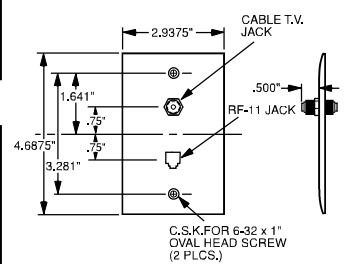

# Wall Plates Communication Devices

Telephone & CATV Wiring Devices

Features	
<ul style="list-style-type: none"> <li>Mar-resistant wall plate.</li> <li>Fits standard size single gang electrical box.</li> <li>Wall plate dimension is Standard size.</li> </ul>	<ul style="list-style-type: none"> <li>Nickel-plated steel.</li> <li>Connector is threaded at each end.</li> </ul>

TPCATV

TPCATV2

Catalog Number	Color	Configuration	3rd Party Compliance UL1863
<b>“F” Type with One Coaxial Connector &amp; Wall Plate, Single Gang</b>			
TPCATVI	Ivory	F-type COAX Connector	•
TPCATVW	White	F-type COAX Connector	•
TPCATV	Brown	F-type COAX Connector	•
TPCATVBK	Black	F-type COAX Connector	•
TPCATVLA	Light Almond	F-type COAX Connector	•
<b>“F” Type with Two Coaxial Connectors &amp; Wall Plate, Single Gang</b>			
TPCATV2I	Ivory	2 F-type COAX Connectors	•
TPCATV2W	White	2 F-type COAX Connectors	•
TPCATV2	Brown	2 F-type COAX Connectors	•
TPCATV2BK	Black	2 F-type COAX Connectors	•
TPCATV2LA	Light Almond	2 F-type COAX Connectors	•

26CATV

TPTELTV

Features	
<ul style="list-style-type: none"> <li>Decorator outline.</li> <li>RJ11 modular jack.</li> <li>Face constructed of high-impact thermoplastic.</li> </ul>	<ul style="list-style-type: none"> <li>Zinc-plated steel strap.</li> <li>Nickel-plated “F” type connector.</li> <li>Threaded on each end.</li> </ul>

26TELTVCC10

These products listed to UL514, Cover Plates for Flush-Mounted Wiring Devices, CSA Certified.