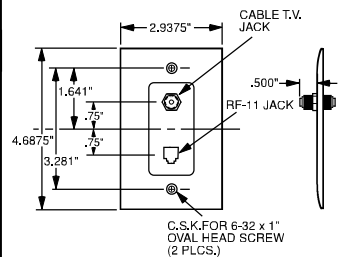

Catalog Number	Color	Configuration	3rd Party Compliance UL1863
<b>Decorator “F” Type Coaxial Connector</b> Single Gang with 1 COAX Connector			
26CATVI	Ivory	F-type COAX Connector	•
26CATVW	White	F-type COAX Connector	•
26CATVLA	Light Almond	F-type COAX Connector	•

26CATV

TPTELTV

Features	
<ul style="list-style-type: none"> <li>Decorator outline.</li> <li>RJ11 modular jack.</li> <li>Face constructed of high-impact thermoplastic.</li> </ul>	<ul style="list-style-type: none"> <li>Zinc-plated steel strap.</li> <li>Nickel-plated “F” type connector.</li> <li>Threaded on each end.</li> </ul>

Catalog Number	Color	Configuration	3rd Party Compliance UL1863
<b>Combination Coaxial Connector &amp; Telephone Jack</b>			
TPTELTVI	Ivory	F-type COAX Connector with 4 Conductor RJ-11 jack	•
TPTELTVW	White		•
TPTELTV	Brown		•
TPTELTVBK	Black		•
TPTELTVLA	Light Almond		•
26TELTVICC10	Ivory	Same as TPTELTV with	•
26TELTVWCC10	White	one-piece molded plate	•
26TELTVLACC10	Light Almond	Decorator outline.	•

26TELTVCC10

These products listed to UL514, Cover Plates for Flush-Mounted Wiring Devices, CSA Certified.