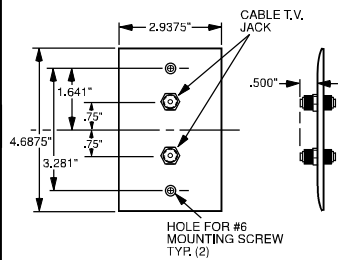

# Wall Plates Communication Devices

Telephone & CATV Wiring Devices

Features	
<ul style="list-style-type: none"> <li>Mar-resistant wall plate.</li> <li>Fits standard size single gang electrical box.</li> <li>Wall plate dimension is Standard size.</li> </ul>	<ul style="list-style-type: none"> <li>Nickel-plated steel.</li> <li>Connector is threaded at each end.</li> </ul>

TPCATV

TPCATV2

Catalog Number	Color	Configuration	3rd Party Compliance UL1863
<b>“F” Type with One Coaxial Connector &amp; Wall Plate, Single Gang</b>			
TPCATVI	Ivory	F-type COAX Connector	•
TPCATVW	White	F-type COAX Connector	•
TPCATV	Brown	F-type COAX Connector	•
TPCATVBK	Black	F-type COAX Connector	•
TPCATVLA	Light Almond	F-type COAX Connector	•
<b>“F” Type with Two Coaxial Connectors &amp; Wall Plate, Single Gang</b>			
TPCATV2I	Ivory	2 F-type COAX Connectors	•
TPCATV2W	White	2 F-type COAX Connectors	•
TPCATV2	Brown	2 F-type COAX Connectors	•
TPCATV2BK	Black	2 F-type COAX Connectors	•
TPCATV2LA	Light Almond	2 F-type COAX Connectors	•

Features	
<ul style="list-style-type: none"> <li>Decorator outline.</li> <li>Face constructed of high-impact thermoplastic.</li> <li>Zinc-plated steel strap.</li> </ul>	<ul style="list-style-type: none"> <li>Nickel-plated “F” type connector.</li> <li>Threaded on each end.</li> </ul>

26CATV

TPTELTV

Features	
<ul style="list-style-type: none"> <li>Decorator outline.</li> <li>RJ11 modular jack.</li> <li>Face constructed of high-impact thermoplastic.</li> </ul>	<ul style="list-style-type: none"> <li>Zinc-plated steel strap.</li> <li>Nickel-plated “F” type connector.</li> <li>Threaded on each end.</li> </ul>