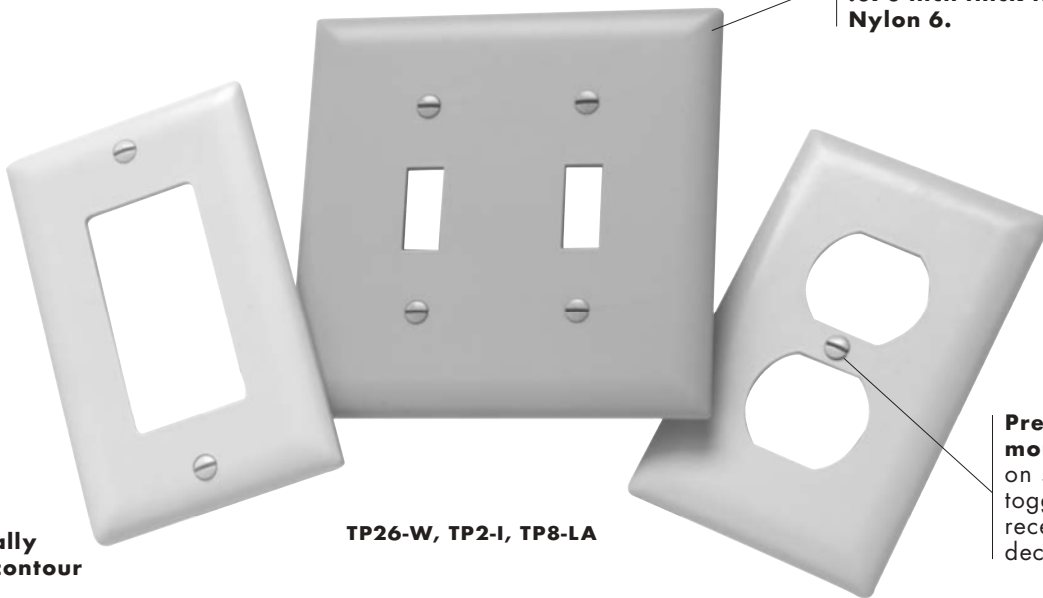

# Wall Plates TradeMaster® Thermoplastic Nylon One & Two Gang

TP1, TP2, TP8, TP82, TP26, TP262, TP13, TP23, TP7, TP720

## Maximum durability in plastic wall plates.

**S**elf-extinguishing nylon construction makes these TradeMaster® wall plates virtually unbreakable. They will not crack if excessive torque is applied to installation screws. They are 3/16" higher and wider than typical plastic wall plates — not enough to be apparent to the eye, but the extra size cuts costs by reducing dry wall rework.

### Features & Benefits

An extra 3/16" width and height than standard size wall plates for more tolerance in covering ragged sheet rock openings.

Molded of rugged, virtually unbreakable self-extinguishing .070 inch thick thermoplastic Nylon 6.