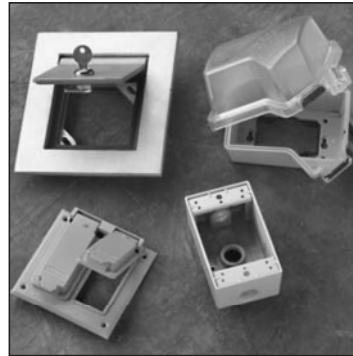

WEATHERPROOF BOXES & COVERS

- While-In-Use Covers
- Heavy Cast Aluminum Covers
- Cast Covers
- Boxes