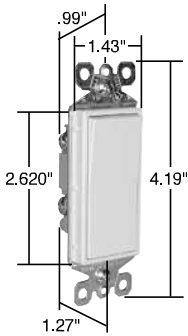

## Decorator Devices TradeMaster® Decorator Switches

15A, 120/277VAC

TM870LA

TM873LA

TM874LA

### Features

- Designer-style satin-finish rocker.
- High-impact resistant thermoplastic construction.
- External screw-pressure-plate back and side wired. Accepts #12 and #14 AWG.
- Push wire #14 AWG.
- Narrow back body leaves more room for wires in the box.
- Extra-long, through-body strap eliminates floating installations and imperfect applications.
- Smooth, quiet paddle action.
- Easy-access green hex head ground screw.
- Tri-drive ground, terminal and mounting screws.
- ON-OFF switches conform to NEC 430-104 requirements for kitchen disposal units.