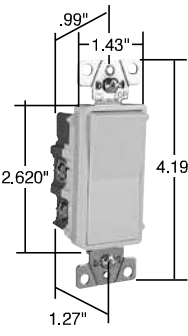

## Decorator Devices TradeMaster® Decorator Switches

15A, 120/277VAC

TM870LA

TM873LA

TM874LA

### Features

- Designer-style satin-finish rocker.
- High-impact resistant thermoplastic construction.
- External screw-pressure-plate back and side wired. Accepts #12 and #14 AWG.
- Push wire #14 AWG.
- Narrow back body leaves more room for wires in the box.
- Extra-long, through-body strap eliminates floating installations and imperfect applications.
- Smooth, quiet paddle action.
- Easy-access green hex head ground screw.
- Tri-drive ground, terminal and mounting screws.
- ON-OFF switches conform to NEC 430-104 requirements for kitchen disposal units.