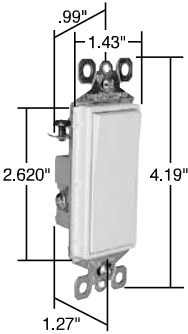

## Decorator Devices TradeMaster® Decorator Switches

15A, 120/277VAC

TM870LA

TM873LA

TM874LA

### Features

- Designer-style satin-finish rocker.
- High-impact resistant thermoplastic construction.
- External screw-pressure-plate back and side wired. Accepts #12 and #14 AWG.
- Push wire #14 AWG.
- Narrow back body leaves more room for wires in the box.
- Extra-long, through-body strap eliminates floating installations and imperfect applications.
- Smooth, quiet paddle action.
- Easy-access green hex head ground screw.
- Tri-drive ground, terminal and mounting screws.
- ON-OFF switches conform to NEC 430-104 requirements for kitchen disposal units.