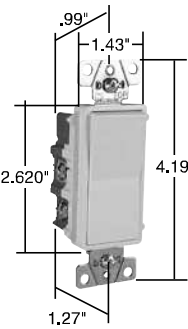

Switches

TradeMaster® Decorator Switches

15A, 120/277VAC

TM870LA

TM873LA

TM874LA

NAFTA-Compliant Switches are ideal for use on projects subject to the provisions of the Buy American Act.

Features

- Designer-style satin-finish rocker.
- High-impact resistant thermoplastic construction.
- External screw-pressure-plate back and side wired. Accepts #12 and #14 AWG.
- Push wire #14 AWG.
- Narrow back body leaves more room for wires in the box.
- Extra-long, through-body strap eliminates floating installations and imperfect applications.
- Smooth, quiet paddle action.
- Easy-access green hex head ground screw.
- Tri-drive ground, terminal and mounting screws.
- ON-OFF switches conform to NEC 430-104 requirements for kitchen disposal units.