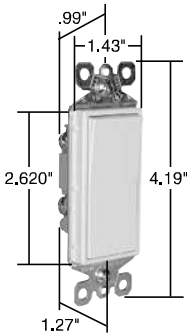

Switches

TradeMaster® Decorator Switches

15A, 120/277VAC

TM870LA

TM873LA

TM874LA

NAFTA-Compliant Switches are ideal for use on projects subject to the provisions of the Buy American Act.

Features

- Designer-style satin-finish rocker.
- High-impact resistant thermoplastic construction.
- External screw-pressure-plate back and side wired. Accepts #12 and #14 AWG.
- Push wire #14 AWG.
- Narrow back body leaves more room for wires in the box.
- Extra-long, through-body strap eliminates floating installations and imperfect applications.
- Smooth, quiet paddle action.
- Easy-access green hex head ground screw.
- Tri-drive ground, terminal and mounting screws.
- ON-OFF switches conform to NEC 430-104 requirements for kitchen disposal units.