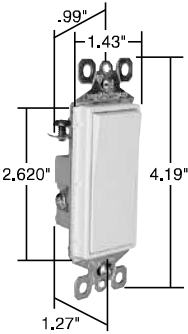

Switches

TradeMaster® Decorator Switches

15A, 120/277VAC

TM870LA

TM873LA

TM874LA

NAFTA-Compliant Switches are ideal for use on projects subject to the provisions of the Buy American Act.

Features

- Designer-style satin-finish rocker.
- High-impact resistant thermoplastic construction.
- External screw-pressure-plate back and side wired. Accepts #12 and #14 AWG.
- Push wire #14 AWG.
- Narrow back body leaves more room for wires in the box.
- Extra-long, through-body strap eliminates floating installations and imperfect applications.
- Smooth, quiet paddle action.
- Easy-access green hex head ground screw.
- Tri-drive ground, terminal and mounting screws.
- ON-OFF switches conform to NEC 430-104 requirements for kitchen disposal units.