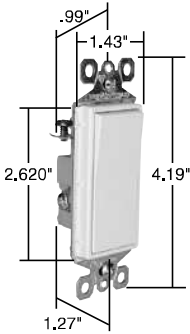

## TradeMaster® Decorator Switches

15A, 120/277VAC

TM870LA

TM873LA

TM874LA

NAFTA-Compliant Switches are ideal for use on projects subject to the provisions of the Buy American Act.

## Features

- Designer-style satin-finish rocker.
- High-impact resistant thermoplastic construction.
- External screw-pressure-plate back and side wired. Accepts #12 and #14 AWG.
- Push wire #14 AWG.
- Narrow back body leaves more room for wires in the box.
- Extra-long, through-body strap eliminates floating installations and imperfect applications.
- Smooth, quiet paddle action.
- Easy-access green hex head ground screw.
- Tri-drive ground, terminal and mounting screws.
- ON-OFF switches conform to NEC 430-104 requirements for kitchen disposal units.