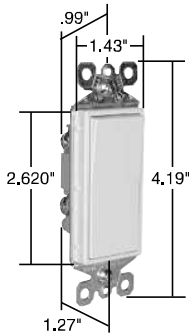

## TradeMaster® Decorator Switches

15A, 120/277VAC

TM870LA

TM873LA

TM874LA

NAFTA-Compliant Switches are ideal for use on projects subject to the provisions of the Buy American Act.

## Features

- Designer-style satin-finish rocker.
- High-impact resistant thermoplastic construction.
- External screw-pressure-plate back and side wired. Accepts #12 and #14 AWG.
- Push wire #14 AWG.
- Narrow back body leaves more room for wires in the box.
- Extra-long, through-body strap eliminates floating installations and imperfect applications.
- Smooth, quiet paddle action.
- Easy-access green hex head ground screw.
- Tri-drive ground, terminal and mounting screws.
- ON-OFF switches conform to NEC 430-104 requirements for kitchen disposal units.