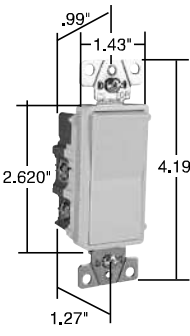

## TradeMaster® Decorator Switches

15A, 120/277VAC

TM870LA

TM873LA

TM874LA

NAFTA-Compliant Switches are ideal for use on projects subject to the provisions of the Buy American Act.

## Features

- Designer-style satin-finish rocker.
- High-impact resistant thermoplastic construction.
- External screw-pressure-plate back and side wired. Accepts #12 and #14 AWG.
- Push wire #14 AWG.
- Narrow back body leaves more room for wires in the box.
- Extra-long, through-body strap eliminates floating installations and imperfect applications.
- Smooth, quiet paddle action.
- Easy-access green hex head ground screw.
- Tri-drive ground, terminal and mounting screws.
- ON-OFF switches conform to NEC 430-104 requirements for kitchen disposal units.