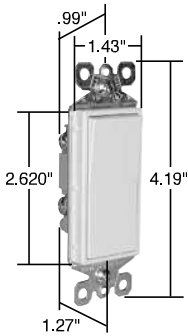

Decorator Devices TradeMaster® Decorator Switches

legrand®
Pass & Seymour

Decorator Devices

TradeMaster® Decorator Switches

Decorator Devices TradeMaster® Decorator Switches

15A, 120/277VAC

TM870LA

TM873LA

TM874LA

Features

- Designer-style satin-finish rocker.
- High-impact resistant thermoplastic construction.
- External screw-pressure-plate back and side wired. Accepts #12 and #14 AWG.
- Push wire #14 AWG.
- Narrow back body leaves more room for wires in the box.
- Extra-long, through-body strap eliminates floating installations and imperfect applications.
- Smooth, quiet paddle action.
- Easy-access green hex head ground screw.
- Tri-drive ground, terminal and mounting screws.
- ON-OFF switches conform to NEC 430-104 requirements for kitchen disposal units.