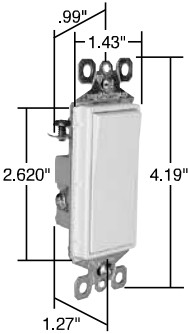

Decorator Devices TradeMaster® Decorator Switches

legrand®
Pass & Seymour

Decorator Devices

TradeMaster® Decorator Switches

Decorator Devices TradeMaster® Decorator Switches

15A, 120/277VAC

TM870LA

TM873LA

TM874LA

Features

- Designer-style satin-finish rocker.
- High-impact resistant thermoplastic construction.
- External screw-pressure-plate back and side wired. Accepts #12 and #14 AWG.
- Push wire #14 AWG.
- Narrow back body leaves more room for wires in the box.
- Extra-long, through-body strap eliminates floating installations and imperfect applications.
- Smooth, quiet paddle action.
- Easy-access green hex head ground screw.
- Tri-drive ground, terminal and mounting screws.
- ON-OFF switches conform to NEC 430-104 requirements for kitchen disposal units.