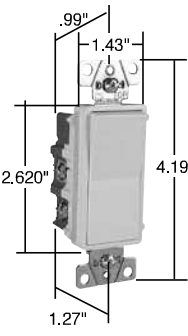

Decorator Devices TradeMaster® Decorator Switches

legrand®
Pass & Seymour

Decorator Devices

TradeMaster® Decorator Switches

Decorator Devices TradeMaster® Decorator Switches

15A, 120/277VAC

TM870LA

TM873LA

TM874LA

Features

- Designer-style satin-finish rocker.
- High-impact resistant thermoplastic construction.
- External screw-pressure-plate back and side wired. Accepts #12 and #14 AWG.
- Push wire #14 AWG.
- Narrow back body leaves more room for wires in the box.
- Extra-long, through-body strap eliminates floating installations and imperfect applications.
- Smooth, quiet paddle action.
- Easy-access green hex head ground screw.
- Tri-drive ground, terminal and mounting screws.
- ON-OFF switches conform to NEC 430-104 requirements for kitchen disposal units.