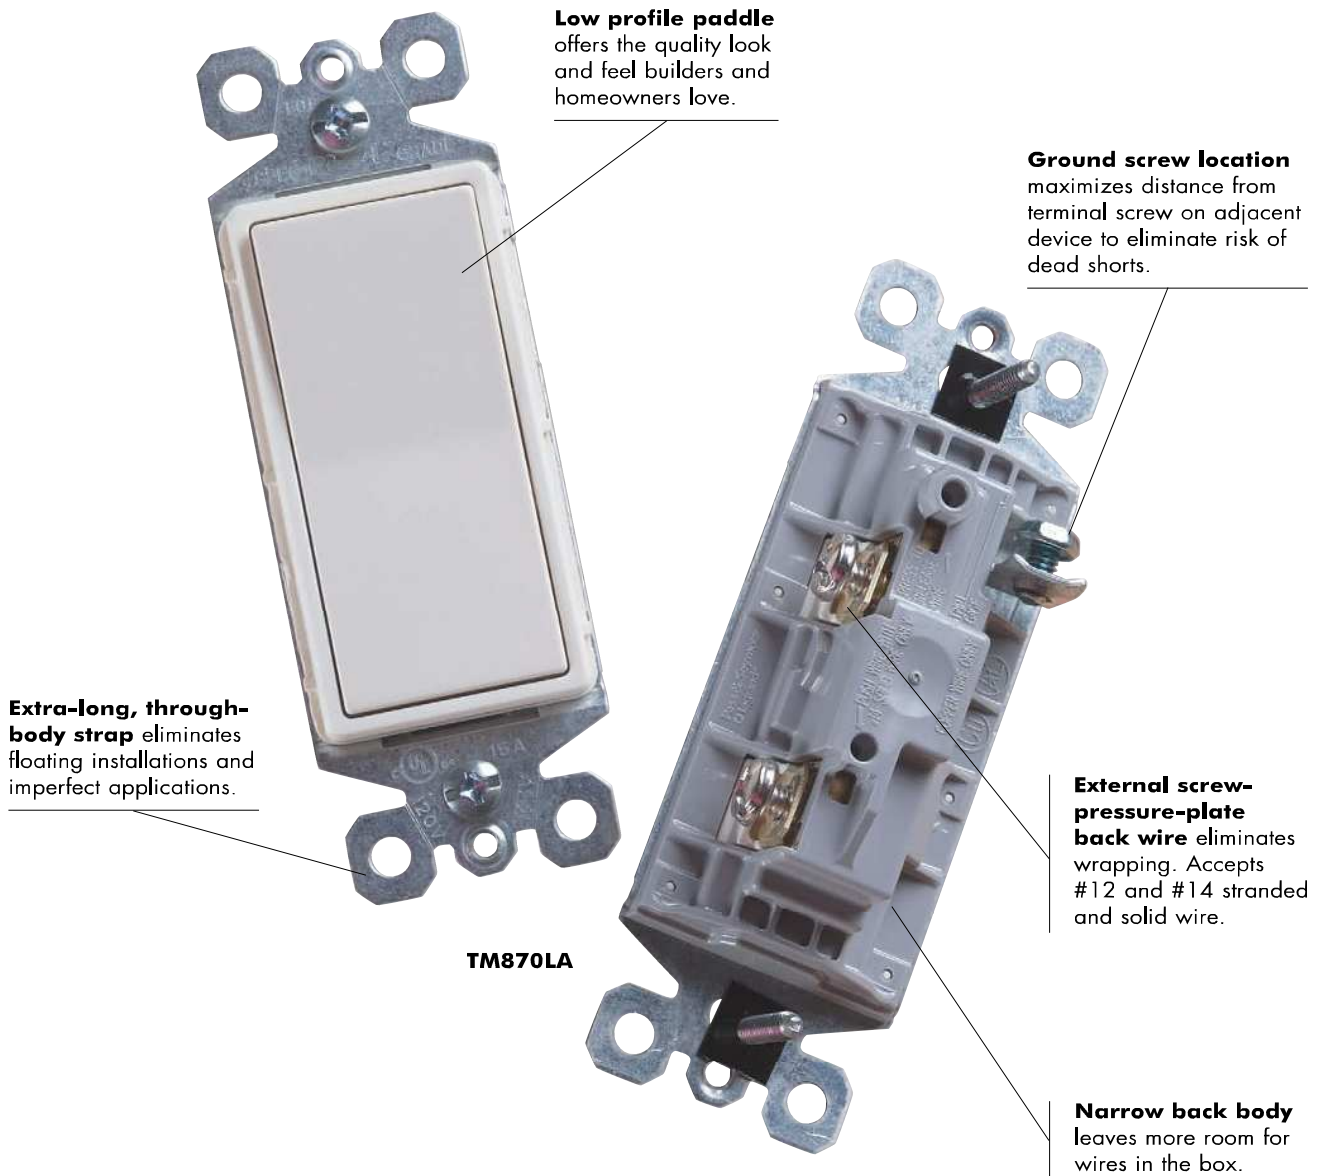

Decorator Devices TradeMaster® Decorator Switches

legrand®
Pass & Seymour

Decorator Devices

TradeMaster® Decorator Switches

Decorator Devices TradeMaster® Decorator Switches

15A, 120/277VAC

TM870LA

TM873LA

TM874LA

Features

- Designer-style satin-finish rocker.
- High-impact resistant thermoplastic construction.
- External screw-pressure-plate back and side wired. Accepts #12 and #14 AWG.
- Push wire #14 AWG.
- Narrow back body leaves more room for wires in the box.
- Extra-long, through-body strap eliminates floating installations and imperfect applications.
- Smooth, quiet paddle action.
- Easy-access green hex head ground screw.
- Tri-drive ground, terminal and mounting screws.
- ON-OFF switches conform to NEC 430-104 requirements for kitchen disposal units.