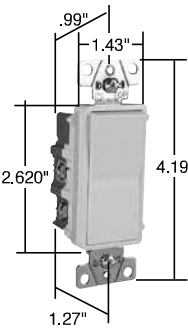

Decorator Devices TradeMaster® Decorator Switches

15A, 120/277VAC

TM870LA

TM873LA

TM874LA

Features

- Designer-style satin-finish rocker.
- High-impact resistant thermoplastic construction.
- External screw-pressure-plate back and side wired. Accepts #12 and #14 AWG.
- Push wire #14 AWG.
- Narrow back body leaves more room for wires in the box.
- Extra-long, through-body strap eliminates floating installations and imperfect applications.
- Smooth, quiet paddle action.
- Easy-access green hex head ground screw.
- Tri-drive ground, terminal and mounting screws.
- ON-OFF switches conform to NEC 430-104 requirements for kitchen disposal units.