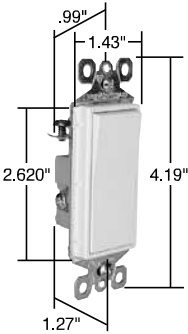

Decorator Devices TradeMaster® Decorator Switches

15A, 120/277VAC

TM870LA

TM873LA

TM874LA

Features

- Designer-style satin-finish rocker.
- High-impact resistant thermoplastic construction.
- External screw-pressure-plate back and side wired. Accepts #12 and #14 AWG.
- Push wire #14 AWG.
- Narrow back body leaves more room for wires in the box.
- Extra-long, through-body strap eliminates floating installations and imperfect applications.
- Smooth, quiet paddle action.
- Easy-access green hex head ground screw.
- Tri-drive ground, terminal and mounting screws.
- ON-OFF switches conform to NEC 430-104 requirements for kitchen disposal units.