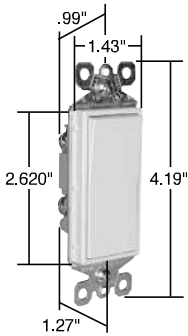

Decorator Devices TradeMaster® Decorator Switches

15A, 120/277VAC

TM870LA

TM873LA

TM874LA

Features

- Designer-style satin-finish rocker.
- High-impact resistant thermoplastic construction.
- External screw-pressure-plate back and side wired. Accepts #12 and #14 AWG.
- Push wire #14 AWG.
- Narrow back body leaves more room for wires in the box.
- Extra-long, through-body strap eliminates floating installations and imperfect applications.
- Smooth, quiet paddle action.
- Easy-access green hex head ground screw.
- Tri-drive ground, terminal and mounting screws.
- ON-OFF switches conform to NEC 430-104 requirements for kitchen disposal units.