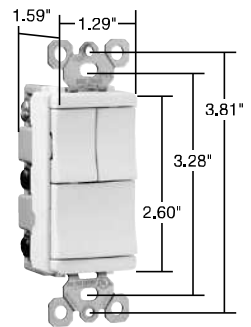

Switches TradeMaster® Decorator Combination Switches

15A, 120VAC

legrand®
Pass & Seymour

Features

- Impact-resistant face and body.
- Fully rounded back body protects wires from being damaged by sharp edges.
- Clear identification of circuits.
- External screw-pressure-plate back and side wired. Accepts #12 and #14 AWG.
- Ground screw position under the end of the strap minimizes the risk of contact.
- Full wraparound metal strap with lock-in tabs.
- Patented split circuit tab – easily accessible, and can be reinstalled without a tool.
- Unique “Up/Down” switches match the look and feel of standard Decorator switches.
- Largest breadth of 15 amp offering.
- All screws are tri-drive.
- Tamper-resistant version features dual mechanical shutter system to help prevent insertion of foreign objects (see Page A-26).

TM811WCC