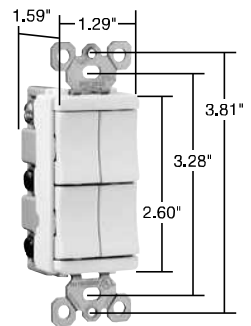

### Features

- Impact-resistant face and body.
- Fully rounded back body protects wires from being damaged by sharp edges.
- Clear identification of circuits.
- External screw-pressure-plate back and side wired. Accepts #12 and #14 AWG.
- Ground screw position under the end of the strap minimizes the risk of contact.
- Full wraparound metal strap with lock-in tabs.
- Patented split circuit tab – easily accessible, and can be reinstalled without a tool.
- Unique “Up/Down” switches match the look and feel of standard Decorator switches.
- Largest breadth of 15 amp offering.
- All screws are tri-drive.
- Tamper-resistant version features dual mechanical shutter system to help prevent insertion of foreign objects (see Page A-26).

TM811WCC

TM811WCC

TM8111WCC

Catalog Number	Rating A. VAC	Color	3rd Party Compliance	
			UL <sup>®</sup> UL20	cUL <sup>us</sup> cULus
<b>Two Single Pole Switches</b>				
TM811ICC	15 120	Ivory	•	•
TM811WCC	15 120	White	•	•
TM811CC	15 120	Brown	•	•
TM811BKCC	15 120	Black	•	•
TM811LACC	15 120	Light Almond	•	•
<b>Single Pole Switch &amp; Three-Way Switch</b>				
TM813ICC	15 120	Ivory	•	•
TM813WCC	15 120	White	•	•
TM813CC	15 120	Brown	•	•
TM813BKCC	15 120	Black	•	•
TM813LACC	15 120	Light Almond	•	•
<b>Two Three-Way Switches</b>				
TM833ICC	15 120	Ivory	•	•
TM833WCC	15 120	White	•	•
TM833CC	15 120	Brown	•	•
TM833BKCC	15 120	Black	•	•
TM833LACC	15 120	Light Almond	•	•
<b>Three Single Pole Switches</b>				
TM8111ICC	15 120	Ivory	•	•
TM8111WCC	15 120	White	•	•
TM8111CC	15 120	Brown	•	•
TM8111BKCC	15 120	Black	•	•
TM8111LACC	15 120	Light Almond	•	•
<b>Two Single Pole Switches &amp; Three-Way Switch</b>				
TM8113ICC	15 120	Ivory	•	•
TM8113WCC	15 120	White	•	•
TM8113CC	15 120	Brown	•	•
TM8113BKCC	15 120	Black	•	•
TM8113LACC	15 120	Light Almond	•	•
<b>Four Single Pole Switches</b>				
TM811111ICC	15 120	Ivory	•	•
TM811111WCC	15 120	White	•	•
TM811111CC	15 120	Brown	•	•
TM811111BKCC	15 120	Black	•	•
TM811111LACC	15 120	Light Almond	•	•