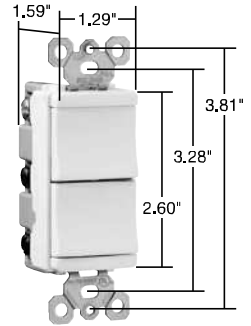

# Switches TradeMaster® Decorator Combination Switches

15A, 120VAC

**legrand®**  
Pass & Seymour

### Features

- Impact-resistant face and body.
- Fully rounded back body protects wires from being damaged by sharp edges.
- Clear identification of circuits.
- External screw-pressure-plate back and side wired. Accepts #12 and #14 AWG.
- Ground screw position under the end of the strap minimizes the risk of contact.
- Full wraparound metal strap with lock-in tabs.
- Patented split circuit tab – easily accessible, and can be reinstalled without a tool.
- Unique “Up/Down” switches match the look and feel of standard Decorator switches.
- Largest breadth of 15 amp offering.
- All screws are tri-drive.
- Tamper-resistant version features dual mechanical shutter system to help prevent insertion of foreign objects (see Page A-26).