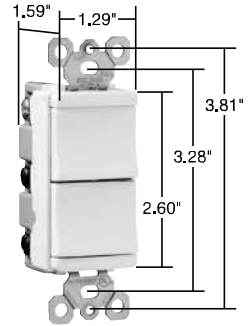

Switches TradeMaster® Decorator Combination Switches

15A, 120VAC

- | Features | |
|---|---|
| <ul style="list-style-type: none"> ■ Impact-resistant face and body. ■ Fully rounded back body protects wires from being damaged by sharp edges. ■ Clear identification of circuits. ■ External screw-pressure-plate back and side wired. Accepts #12 and #14 AWG. ■ Ground screw position under the end of the strap minimizes the risk of contact. ■ Full wraparound metal strap with lock-in tabs. | <ul style="list-style-type: none"> ■ Patented split circuit tab – easily accessible, and can be reinstalled without a tool. ■ Unique “Up/Down” switches match the look and feel of standard Decorator switches. ■ Largest breadth of 15 amp offering. ■ All screws are tri-drive. ■ Tamper-resistant version features dual mechanical shutter system to help prevent insertion of foreign objects (see Page A-26). |