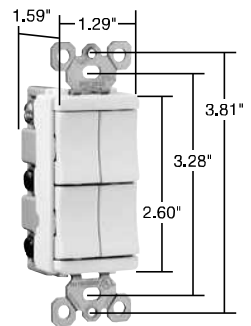

TM81111WCC

Catalog Number	Rating A. VAC	Color	3rd Party Compliance	
			UL20	cULus
Two Single Pole Switches				
TM811ICC	15 120	Ivory	•	•
TM811WCC	15 120	White	•	•
TM811CC	15 120	Brown	•	•
TM811BKCC	15 120	Black	•	•
TM811LACC	15 120	Light Almond	•	•
Single Pole Switch & Three-Way Switch				
TM813ICC	15 120	Ivory	•	•
TM813WCC	15 120	White	•	•
TM813CC	15 120	Brown	•	•
TM813BKCC	15 120	Black	•	•
TM813LACC	15 120	Light Almond	•	•
Two Three-Way Switches				
TM833ICC	15 120	Ivory	•	•
TM833WCC	15 120	White	•	•
TM833CC	15 120	Brown	•	•
TM833BKCC	15 120	Black	•	•
TM833LACC	15 120	Light Almond	•	•
Three Single Pole Switches				
TM8111ICC	15 120	Ivory	•	•
TM8111WCC	15 120	White	•	•
TM8111CC	15 120	Brown	•	•
TM8111BKCC	15 120	Black	•	•
TM8111LACC	15 120	Light Almond	•	•
Two Single Pole Switches & Three-Way Switch				
TM8113ICC	15 120	Ivory	•	•
TM8113WCC	15 120	White	•	•
TM8113CC	15 120	Brown	•	•
TM8113BKCC	15 120	Black	•	•
TM8113LACC	15 120	Light Almond	•	•
Four Single Pole Switches				
TM81111ICC	15 120	Ivory	•	•
TM81111WCC	15 120	White	•	•
TM81111CC	15 120	Brown	•	•
TM81111BKCC	15 120	Black	•	•
TM81111LACC	15 120	Light Almond	•	•

All devices listed on this page conform to NEMA WD-1 and WD-6.