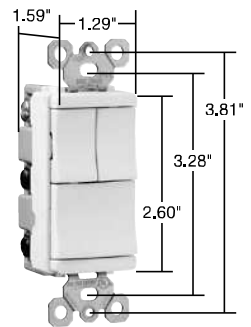

Switches TradeMaster® Decorator Combination Switches

15A, 120VAC

Features	
■ Impact-resistant face and body. ■ Fully rounded back body protects wires from being damaged by sharp edges. ■ Clear identification of circuits. ■ External screw-pressure-plate back and side wired. Accepts #12 and #14 AWG. ■ Ground screw position under the end of the strap minimizes the risk of contact. ■ Full wraparound metal strap with lock-in tabs.	■ Patented split circuit tab – easily accessible, and can be reinstalled without a tool. ■ Unique “Up/Down” switches match the look and feel of standard Decorator switches. ■ Largest breadth of 15 amp offering. ■ All screws are tri-drive. ■ Tamper-resistant version features dual mechanical shutter system to help prevent insertion of foreign objects (see Page A-26).

TM8111WCC