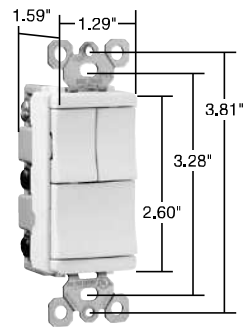

Switches TradeMaster® Decorator Combination Switches

15A, 120VAC

legrand®
Pass & Seymour

Features

- Impact-resistant face and body.
- Fully rounded back body protects wires from being damaged by sharp edges.
- Clear identification of circuits.
- External screw-pressure-plate back and side wired. Accepts #12 and #14 AWG.
- Ground screw position under the end of the strap minimizes the risk of contact.
- Full wraparound metal strap with lock-in tabs.
- Patented split circuit tab – easily accessible, and can be reinstalled without a tool.
- Unique “Up/Down” switches match the look and feel of standard Decorator switches.
- Largest breadth of 15 amp offering.
- All screws are tri-drive.
- Tamper-resistant version features dual mechanical shutter system to help prevent insertion of foreign objects (see Page A-26).

TM811WCC