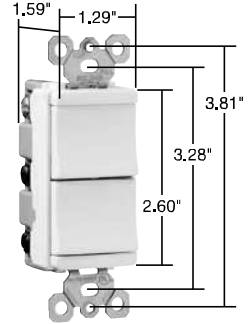

# Switches TradeMaster® Decorator Combination Switches

15A, 120VAC

**legrand®**  
Pass & Seymour

### Features

- Impact-resistant face and body.
- Fully rounded back body protects wires from being damaged by sharp edges.
- Clear identification of circuits.
- External screw-pressure-plate back and side wired. Accepts #12 and #14 AWG.
- Ground screw position under the end of the strap minimizes the risk of contact.
- Full wraparound metal strap with lock-in tabs.
- Patented split circuit tab – easily accessible, and can be reinstalled without a tool.
- Unique “Up/Down” switches match the look and feel of standard Decorator switches.
- Largest breadth of 15 amp offering.
- All screws are tri-drive.
- Tamper-resistant version features dual mechanical shutter system to help prevent insertion of foreign objects (see Page A-26).