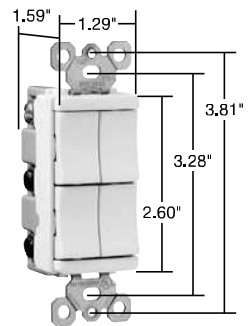

### Features

- Impact-resistant face and body.
- Fully rounded back body protects wires from being damaged by sharp edges.
- Clear identification of circuits.
- External screw-pressure-plate back and side wired. Accepts #12 and #14 AWG.
- Ground screw position under the end of the strap minimizes the risk of contact.
- Full wraparound metal strap with lock-in tabs.
- Patented split circuit tab – easily accessible, and can be reinstalled without a tool.
- Unique “Up/Down” switches match the look and feel of standard Decorator switches.
- Largest breadth of 15 amp offering.
- All screws are tri-drive.
- Tamper-resistant version features dual mechanical shutter system to help prevent insertion of foreign objects (see Page A-26).

TM811WCC

TM811WCC

TM8111WCC

Catalog Number	Rating A. VAC	Color	3rd Party Compliance	
			UL <sup>®</sup> UL20	cUL <sup>us</sup> cULus
<b>Two Single Pole Switches</b>				
TM811ICC	15 120	Ivory	•	•
TM811WCC	15 120	White	•	•
TM811CC	15 120	Brown	•	•
TM811BKCC	15 120	Black	•	•
TM811LACC	15 120	Light Almond	•	•
<b>Single Pole Switch &amp; Three-Way Switch</b>				
TM813ICC	15 120	Ivory	•	•
TM813WCC	15 120	White	•	•
TM813CC	15 120	Brown	•	•
TM813BKCC	15 120	Black	•	•
TM813LACC	15 120	Light Almond	•	•
<b>Two Three-Way Switches</b>				
TM833ICC	15 120	Ivory	•	•
TM833WCC	15 120	White	•	•
TM833CC	15 120	Brown	•	•
TM833BKCC	15 120	Black	•	•
TM833LACC	15 120	Light Almond	•	•
<b>Three Single Pole Switches</b>				
TM8111ICC	15 120	Ivory	•	•
TM8111WCC	15 120	White	•	•
TM8111CC	15 120	Brown	•	•
TM8111BKCC	15 120	Black	•	•
TM8111LACC	15 120	Light Almond	•	•
<b>Two Single Pole Switches &amp; Three-Way Switch</b>				
TM8113ICC	15 120	Ivory	•	•
TM8113WCC	15 120	White	•	•
TM8113CC	15 120	Brown	•	•
TM8113BKCC	15 120	Black	•	•
TM8113LACC	15 120	Light Almond	•	•
<b>Four Single Pole Switches</b>				
TM811111ICC	15 120	Ivory	•	•
TM811111WCC	15 120	White	•	•
TM811111CC	15 120	Brown	•	•
TM811111BKCC	15 120	Black	•	•
TM811111LACC	15 120	Light Almond	•	•