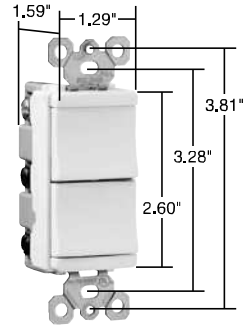

Switches TradeMaster® Decorator Combination Switches

15A, 120VAC

legrand®
Pass & Seymour

Features	
<ul style="list-style-type: none"> Impact-resistant face and body. Fully rounded back body protects wires from being damaged by sharp edges. Clear identification of circuits. External screw-pressure-plate back and side wired. Accepts #12 and #14 AWG. Ground screw position under the end of the strap minimizes the risk of contact. Full wraparound metal strap with lock-in tabs. 	<ul style="list-style-type: none"> Patented split circuit tab – easily accessible, and can be reinstalled without a tool. Unique “Up/Down” switches match the look and feel of standard Decorator switches. Largest breadth of 15 amp offering. All screws are tri-drive. Tamper-resistant version features dual mechanical shutter system to help prevent insertion of foreign objects (see Page A-26).