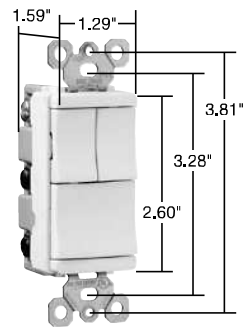

Switches TradeMaster® Decorator Combination Switches

15A, 120VAC

legrand®
Pass & Seymour

Features	
- Impact-resistant face and body. - Fully rounded back body protects wires from being damaged by sharp edges. - Clear identification of circuits. - External screw-pressure-plate back and side wired. Accepts #12 and #14 AWG. - Ground screw position under the end of the strap minimizes the risk of contact. - Full wraparound metal strap with lock-in tabs.	- Patented split circuit tab – easily accessible, and can be reinstalled without a tool. - Unique “Up/Down” switches match the look and feel of standard Decorator switches. - Largest breadth of 15 amp offering. - All screws are tri-drive. - Tamper-resistant version features dual mechanical shutter system to help prevent insertion of foreign objects (see Page A-26).

TM811WCC