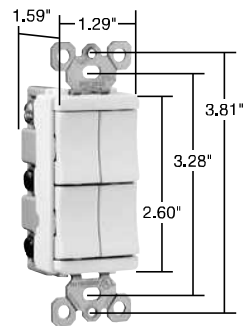

TM8111WCC

Catalog Number	Rating A. VAC	Color	3rd Party Compliance	
			UL20	cULus
Two Single Pole Switches				
TM811ICC	15 120	Ivory	•	•
TM811WCC	15 120	White	•	•
TM811CC	15 120	Brown	•	•
TM811BKCC	15 120	Black	•	•
TM811LACC	15 120	Light Almond	•	•
Single Pole Switch & Three-Way Switch				
TM813ICC	15 120	Ivory	•	•
TM813WCC	15 120	White	•	•
TM813CC	15 120	Brown	•	•
TM813BKCC	15 120	Black	•	•
TM813LACC	15 120	Light Almond	•	•
Two Three-Way Switches				
TM833ICC	15 120	Ivory	•	•
TM833WCC	15 120	White	•	•
TM833CC	15 120	Brown	•	•
TM833BKCC	15 120	Black	•	•
TM833LACC	15 120	Light Almond	•	•
Three Single Pole Switches				
TM8111ICC	15 120	Ivory	•	•
TM8111WCC	15 120	White	•	•
TM8111CC	15 120	Brown	•	•
TM8111BKCC	15 120	Black	•	•
TM8111LACC	15 120	Light Almond	•	•
Two Single Pole Switches & Three-Way Switch				
TM8113ICC	15 120	Ivory	•	•
TM8113WCC	15 120	White	•	•
TM8113CC	15 120	Brown	•	•
TM8113BKCC	15 120	Black	•	•
TM8113LACC	15 120	Light Almond	•	•
Four Single Pole Switches				
TM811111ICC	15 120	Ivory	•	•
TM811111WCC	15 120	White	•	•
TM811111CC	15 120	Brown	•	•
TM811111BKCC	15 120	Black	•	•
TM811111LACC	15 120	Light Almond	•	•

All devices listed on this page conform to NEMA WD-1 and WD-6.