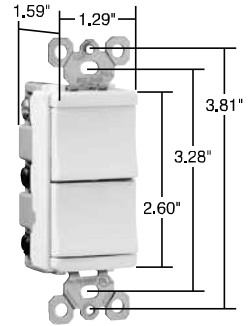

Decorator Devices TradeMaster® Decorator Combination Switches

15A, 120VAC

Features	
<ul style="list-style-type: none"> ■ Impact-resistant face and body. ■ Fully rounded back body protects wires from being damaged by sharp edges. ■ Clear identification of circuits. ■ External screw-pressure-plate back and side wired. Accepts #12 and #14 AWG. ■ Ground screw position under the end of the strap minimizes the risk of contact. ■ Full wraparound metal strap with lock-in tabs. 	<ul style="list-style-type: none"> ■ Patented split circuit tab – easily accessible, and can be reinstalled without a tool. ■ Unique “Up/Down” switches match the look and feel of standard Decorator switches. ■ Largest breadth of 15 amp offering. ■ All screws are tri-drive. ■ Tamper-resistant version features dual mechanical shutter system to help prevent insertion of foreign objects (see Page D-12).