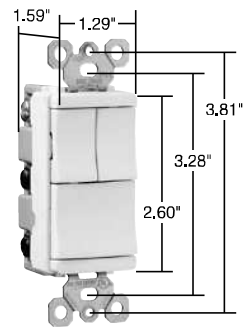

Decorator Devices TradeMaster® Decorator Combination Switches

15A, 120VAC

Features	
■ Impact-resistant face and body. ■ Fully rounded back body protects wires from being damaged by sharp edges. ■ Clear identification of circuits. ■ External screw-pressure-plate back and side wired. Accepts #12 and #14 AWG. ■ Ground screw position under the end of the strap minimizes the risk of contact. ■ Full wraparound metal strap with lock-in tabs.	■ Patented split circuit tab – easily accessible, and can be reinstalled without a tool. ■ Unique “Up/Down” switches match the look and feel of standard Decorator switches. ■ Largest breadth of 15 amp offering. ■ All screws are tri-drive. ■ Tamper-resistant version features dual mechanical shutter system to help prevent insertion of foreign objects (see Page D-12).

TM811WCC