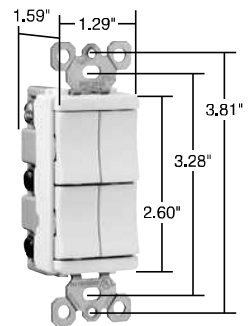

TM8111WCC

Catalog Number	Rating A. VAC	Color	3rd Party Compliance	
			UL® UL20	cUL^{us} cULus
Two Single Pole Switches				
TM811ICC	15 120	Ivory	•	•
TM811WCC	15 120	White	•	•
TM811CC	15 120	Brown	•	•
TM811BKCC	15 120	Black	•	•
TM811LACC	15 120	Light Almond	•	•
Single Pole Switch & Three-Way Switch				
TM813ICC	15 120	Ivory	•	•
TM813WCC	15 120	White	•	•
TM813CC	15 120	Brown	•	•
TM813BKCC	15 120	Black	•	•
TM813LACC	15 120	Light Almond	•	•
Two Three-Way Switches				
TM833ICC	15 120	Ivory	•	•
TM833WCC	15 120	White	•	•
TM833CC	15 120	Brown	•	•
TM833BKCC	15 120	Black	•	•
TM833LACC	15 120	Light Almond	•	•
Three Single Pole Switches				
TM8111ICC	15 120	Ivory	•	•
TM8111WCC	15 120	White	•	•
TM8111CC	15 120	Brown	•	•
TM8111BKCC	15 120	Black	•	•
TM8111LACC	15 120	Light Almond	•	•
Two Single Pole Switches & Three-Way Switch				
TM8113ICC	15 120	Ivory	•	•
TM8113WCC	15 120	White	•	•
TM8113CC	15 120	Brown	•	•
TM8113BKCC	15 120	Black	•	•
TM8113LACC	15 120	Light Almond	•	•
Four Single Pole Switches				
TM811111ICC	15 120	Ivory	•	•
TM811111WCC	15 120	White	•	•
TM811111CC	15 120	Brown	•	•
TM811111BKCC	15 120	Black	•	•
TM811111LACC	15 120	Light Almond	•	•

All devices listed on this page conform to NEMA WD-1 and WD-6.