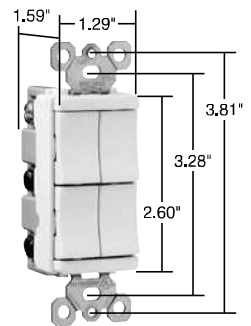

TM8111WCC

Catalog Number	Rating A. VAC	Color	3rd Party Compliance	
			UL® UL20	cUL^{us} cULus
Two Single Pole Switches				
TM811ICC	15 120	Ivory	•	•
TM811WCC	15 120	White	•	•
TM811CC	15 120	Brown	•	•
TM811BKCC	15 120	Black	•	•
TM811LACC	15 120	Light Almond	•	•
Single Pole Switch & Three-Way Switch				
TM813ICC	15 120	Ivory	•	•
TM813WCC	15 120	White	•	•
TM813CC	15 120	Brown	•	•
TM813BKCC	15 120	Black	•	•
TM813LACC	15 120	Light Almond	•	•
Two Three-Way Switches				
TM833ICC	15 120	Ivory	•	•
TM833WCC	15 120	White	•	•
TM833CC	15 120	Brown	•	•
TM833BKCC	15 120	Black	•	•
TM833LACC	15 120	Light Almond	•	•
Three Single Pole Switches				
TM8111ICC	15 120	Ivory	•	•
TM8111WCC	15 120	White	•	•
TM8111CC	15 120	Brown	•	•
TM8111BKCC	15 120	Black	•	•
TM8111LACC	15 120	Light Almond	•	•
Two Single Pole Switches & Three-Way Switch				
TM8113ICC	15 120	Ivory	•	•
TM8113WCC	15 120	White	•	•
TM8113CC	15 120	Brown	•	•
TM8113BKCC	15 120	Black	•	•
TM8113LACC	15 120	Light Almond	•	•
Four Single Pole Switches				
TM811111ICC	15 120	Ivory	•	•
TM811111WCC	15 120	White	•	•
TM811111CC	15 120	Brown	•	•
TM811111BKCC	15 120	Black	•	•
TM811111LACC	15 120	Light Almond	•	•

All devices listed on this page conform to NEMA WD-1 and WD-6.