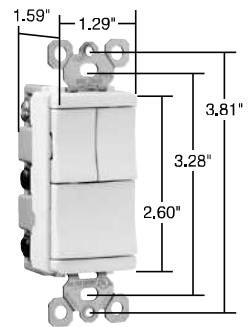

Decorator Devices TradeMaster® Decorator Combination Switches

15A, 120VAC

Features	
■ Impact-resistant face and body. ■ Fully rounded back body protects wires from being damaged by sharp edges. ■ Clear identification of circuits. ■ External screw-pressure-plate back and side wired. Accepts #12 and #14 AWG. ■ Ground screw position under the end of the strap minimizes the risk of contact. ■ Full wraparound metal strap with lock-in tabs.	■ Patented split circuit tab – easily accessible, and can be reinstalled without a tool. ■ Unique “Up/Down” switches match the look and feel of standard Decorator switches. ■ Largest breadth of 15 amp offering. ■ All screws are tri-drive. ■ Tamper-resistant version features dual mechanical shutter system to help prevent insertion of foreign objects (see Page D-12).

TM811WCC