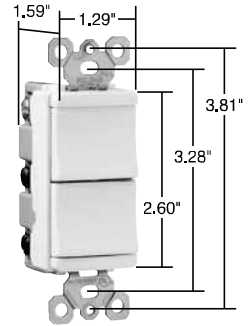

Decorator Devices TradeMaster® Decorator Combination Switches

15A, 120VAC

Features	
<ul style="list-style-type: none"> ■ Impact-resistant face and body. ■ Fully rounded back body protects wires from being damaged by sharp edges. ■ Clear identification of circuits. ■ External screw-pressure-plate back and side wired. Accepts #12 and #14 AWG. ■ Ground screw position under the end of the strap minimizes the risk of contact. ■ Full wraparound metal strap with lock-in tabs. 	<ul style="list-style-type: none"> ■ Patented split circuit tab – easily accessible, and can be reinstalled without a tool. ■ Unique “Up/Down” switches match the look and feel of standard Decorator switches. ■ Largest breadth of 15 amp offering. ■ All screws are tri-drive. ■ Tamper-resistant version features dual mechanical shutter system to help prevent insertion of foreign objects (see Page D-12).