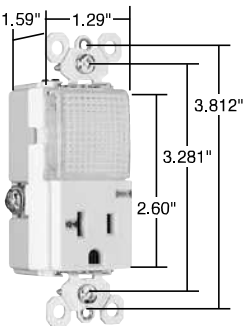

TMHWLCC

TMHWLECC

TM8HWLWCC

PS8HWLLA

Specialties Decorator Hallway Lights & Combination Devices

Features

- Impact-resistant face and body.
 - GE Lexan™ high impact-resistant lens.
 - External screw-pressure-plate back and side wired. Accepts #12 and #14 AWG.
 - Ground screw position under the end of the strap minimizes the risk of contact.
 - Energy-efficient LED has average 20-year life expectancy; eliminates bulb replacement.
 - Sensor automatically turns light ON in the dark.
 - Increased light output for better illumination.
 - Light sensor for enhanced sensitivity.
- Tamper-Resistant Combination Version:**
- UL tested shutter mechanism for protection against improper object insertion per UL478.
 - Specially designed for increased protection of children in their homes.
 - Superior protection than traditional outlet “caps” or “protection plates.”

Catalog Number	Rating A. VAC	Light Output In 1' FCD*	Color	3rd Party Compliance
				UL1598
TradeMaster® Decorator Full Hallway Light with Light Sensor				
TMHWLCC	— 120	0.1328	Clear	•
Enhanced Decorator Full Hallway Light with Light Sensor				
TMHWLECC	— 120	1.079	Clear	•
Enhanced Decorator Full Hallway Light without Light Sensor				
TMHWLENSCC	— 120	1.113	Clear	•
Full Hallway Decorator Light for use with P&S Metal Louver Plates**				
TMHWLLOUVCC	— 120	0.0843	Clear	•