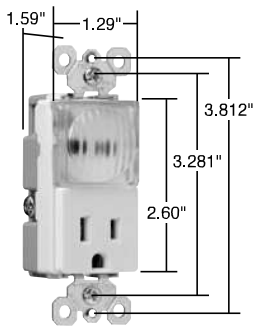

TMHWLCC

TMHWLECC

TM8HWLWCC

PS8HWLLA

Specialties Decorator Hallway Lights & Combination Devices

Features

- Impact-resistant face and body.
 - GE Lexan™ high impact-resistant lens.
 - External screw-pressure-plate back and side wired. Accepts #12 and #14 AWG.
 - Ground screw position under the end of the strap minimizes the risk of contact.
 - Energy-efficient LED has average 20-year life expectancy; eliminates bulb replacement.
 - Sensor automatically turns light ON in the dark.
 - Increased light output for better illumination.
 - Light sensor for enhanced sensitivity.
- Tamper-Resistant Combination Version:**
- UL tested shutter mechanism for protection against improper object insertion per UL478.
 - Specially designed for increased protection of children in their homes.
 - Superior protection than traditional outlet “caps” or “protection plates.”

Catalog Number	Rating A. VAC	Light Output In 1' FCD*	Color	3rd Party Compliance
				UL1598
TradeMaster® Decorator Full Hallway Light with Light Sensor				
TMHWLCC	— 120	0.1328	Clear	•
Enhanced Decorator Full Hallway Light with Light Sensor				
TMHWLECC	— 120	1.079	Clear	•
Enhanced Decorator Full Hallway Light without Light Sensor				
TMHWLENSCC	— 120	1.113	Clear	•
Full Hallway Decorator Light for use with P&S Metal Louver Plates**				
TMHWLLOUVCC	— 120	0.0843	Clear	•