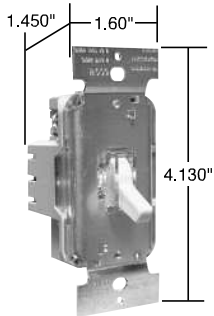

legrand®
Pass & Seymour

T600I
TSC5I

Residential Dimmers & Fan Speed Controls TradeMaster® Toggles

Features

- Tough impact-resistant thermoplastic housing.
- Power-failure memory.
- Superior heat management: no time wasting break off tabs.
- Exclusive, screw-pressure-plate back wire terminals eliminates wire nuts.

Catalog Number		Description	Ratings	Color
Single Pole	Three-Way			
600W Incandescent Toggle Dimmers				
T600I* T600W* T600* T600LA*	T603I** T603W** T603** T603LA**	Non-Preset	120V 600W	Ivory White Brown Light Almond
600W Incandescent – Lighted Toggle Dimmers*				
T600LI T600LW T600LLA	T603LI T603LW T603LLA	Non-Preset	120V 600W	Ivory White Light Almond
1000W Incandescent Toggle Dimmers				
T1000I* T1000W* T1000* T1000LA*	T1003I** T1003W** T1003** T1003LA**	Non-Preset	120V 1000W	Ivory White Brown Light Almond
1000W Incandescent – Lighted Toggle Dimmers**				
T1000LI T1000LW T1000LLA	T1003LI T1003LW T1003LLA	Non-Preset	120V 1000W	Ivory White Light Almond
600VA Low-Voltage Magnetic Toggle Dimmers*				
TLV600I TLV600W TLV600LA	TLV603I TLV603W TLV603LA	Non-Preset	120V 600VA	Ivory White Light Almond
1000VA Low-Voltage Magnetic Toggle Dimmers**				
TLV1000I TLV1000W TLV1000LA	TLV1003I TLV1003W TLV1003LA	Non-Preset	120V 1000VA	Ivory White Light Almond
Toggle Fan Speed Controls*				
TSC5I TSC5W TSC5LA	—	Non-Preset, Adjustable Trim	120V 5A	Ivory White Light Almond

* Available in VisionPak™ packaging, add "V" to Catalog Number. Example: T600LAV.

** Available in boxed packaging only.

Max. Load Rating	Gang Reduction	
	2 Dimmers	3+ Dimmers
De-Rating Chart		
600W	500W	400W
1000W	700W	650W

Max. Load Rating	Gang Reduction	
	2 Controls	3+ Controls
De-Rating Chart		
5A	4A	3A