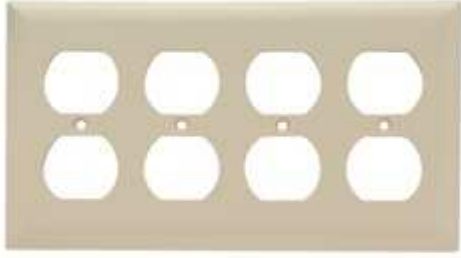

# Duplex Receptacle Wall Plate, Four Gang, Ivory

SP84I  
Duplex Receptacle Wall Plate, Four Gang, Ivory

Where to buy

Like

Tweet

## AVAILABLE OPTIONS

Duplex Receptacle Wall Plate, Four Gang, White

Duplex Receptacle Wall Plate, Four Gang, Brown

Duplex Receptacle Wall Plate, Four Gang, Gray

- SPECIFICATIONS

## features & benefits

- Molded of non-combustible mar-proof material.
- Available in "SP" series in Standard, Junior-Jumbo, and Jumbo sizes.
- Seven standard colors available -- Ivory, White, Brown, Gray, Black, Red, and Light Almond.
- Individually wrapped with color-matching screws.
- Resistant to discoloration, grease, oil, solvent, and moisture.
- Nominal thickness, .070 inch.

### General Info

- Color: Ivory
- Size: Standard
- Type: Duplex