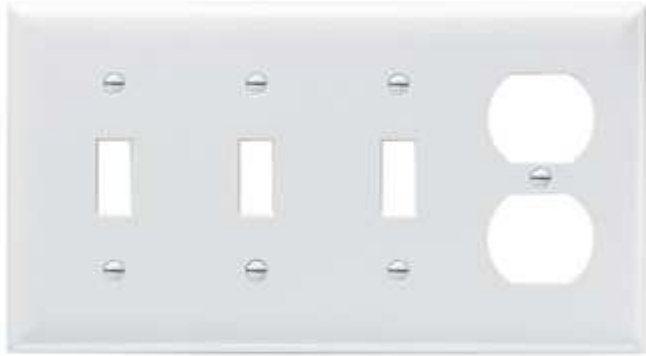

designed to be better.

Combination Openings, 3 Toggle Switch & 1 Duplex Receptacle, Four Gang, White

SP38W

Smooth Wall Plate 3gang Toggle 1gang Duplex White

Where to buy

Like

Tweet

 
Email Print

product gallery

Representative images shown.

AVAILABLE OPTIONS

Combination Openings, 3 Toggle Switch & 1 Duplex Receptacle, Four Gang, Brown

Combination Openings, 3 Toggle Switch & 1 Duplex Receptacle, Four Gang, Gray

Combination Openings, 3 Toggle Switch & 1 Duplex Receptacle, Four Gang, Ivory

Combination Openings, 3 Toggle Switch & 1 Duplex Receptacle, Four Gang, Light Almond

- SPECIFICATIONS

features & benefits

- Molded of non-combustible mar-proof material.
- Available in "SP" series in Standard, Junior-Jumbo, and Jumbo sizes.
- Seven standard colors available -- Ivory, White, Brown, Gray, Black, Red, and Light Almond.
- Individually wrapped with color-matching screws.
- Resistant to discoloration, grease, oil, solvent, and moisture.
- Nominal thickness, .070 inch.

specifications

General Info

- Color: White
- Size: Standard
- Type: Combination
- Style: Smooth

Listing Agencies/Third Party Information

- CSA Listing Info: Yes
- CUL Listing No: No
- cU Lus: No
- cU Rus: No
- Federal Spec: No
- UL Listing No: Yes
- U N SPS C: 39121704
- U R: No