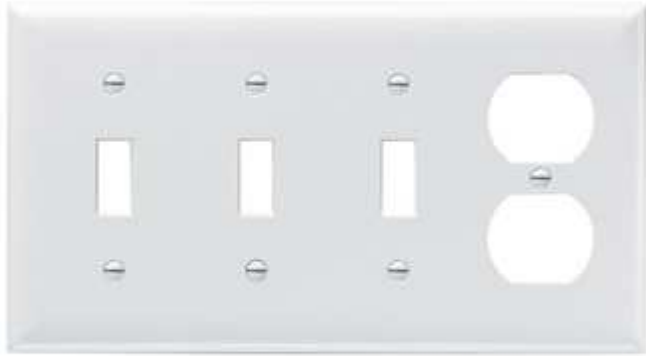

# Combination Openings, 3 Toggle Switch & 1 Duplex Receptacle, Four Gang, Light Almond

SP38LA  
Wall Plate Smooth 3toggle 1duplex Light Almond

Where to buy

Like

Tweet

   
Email Print

## product gallery

Representative images shown.

## AVAILABLE OPTIONS

Combination Openings, 3 Toggle Switch & 1 Duplex Receptacle, Four Gang, White

Combination Openings, 3 Toggle Switch & 1 Duplex Receptacle, Four Gang, Brown

Combination Openings, 3 Toggle Switch & 1 Duplex Receptacle, Four Gang, Gray

Combination Openings, 3 Toggle Switch & 1 Duplex Receptacle, Four Gang, Ivory

- SPECIFICATIONS