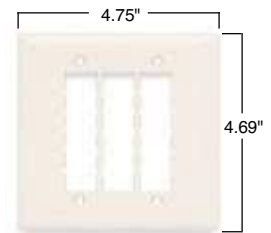

Residential Network Wiring TradeMaster® DataCom Wall Plates & Frames

Smooth, polished look fits any decor and matches TradeMaster wiring device wall plates. Ideal for any residential installation where appearance is especially important. And a perfect match for P&S Innovate™ jacks.

Better coverage, with an extra 3/16" more width and height than standard plates to reduce time-consuming drywall rework.

Flexible modular design accepts any combination of P&S Innovate jack modules for fast, easy configuration.

Virtually unbreakable construction features patent-pending reinforcing ribs for enhanced rigidity.

TPD4-LA
S58-LA
SFF-LA

TPD9-LA

Catalog Number	Description	Color
TradeMaster Multimedia Frames		
C5EF-I C5EF-LA C5EF-W	1 Category 5e jack and 1 F connector	Ivory Light Almond White
C25E2F-I C25E2F-LA C25E2F-W	2 Category 5e jacks and 2 F connectors	Ivory Light Almond White
Decorator Frames		
SF326-BK SF326-I SF326-LA SF326-W	3-port Decorator frame	Black Ivory Light Almond White
HOF326-I HOF326-LA HOF326-W	3-port Decorator frame labeled phone/fax/modem	Ivory Light Almond White

C25E2F-LA shown with TradeMaster Wiring Device Wall Plate, TP26-LA. For complete line of TradeMaster Decorator Wall Plates for use with TradeMaster Multimedia Frames and Decorator Frames, see Pages R-6 and R-7.