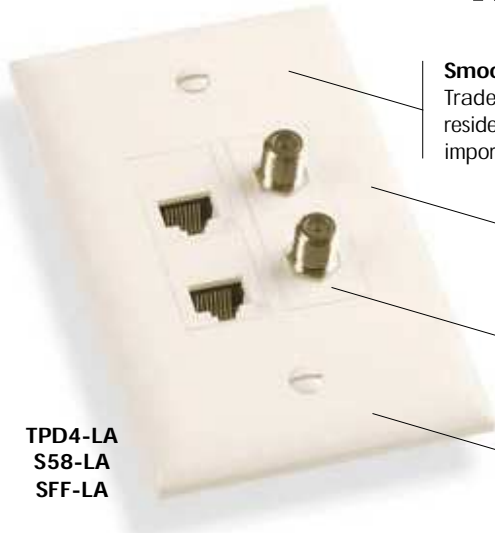

# Residential Network Wiring TradeMaster® DataCom Wall Plates & Frames

**Smooth, polished look** fits any decor and matches TradeMaster wiring device wall plates. Ideal for any residential installation where appearance is especially important. And a perfect match for P&S Innovate™ jacks.

**Better coverage**, with an extra 3/16" more width and height than standard plates to reduce time-consuming drywall rework.

**Flexible modular design** accepts any combination of P&S Innovate jack modules for fast, easy configuration.

**Virtually unbreakable** construction features patent-pending reinforcing ribs for enhanced rigidity.

TPD4-LA  
S58-LA  
SFF-LA

C5EF-LA

C25E2F-LA

SF326-LA

HOF326-LA

TPD1-LA

TPD9-LA

C25E2F-LA shown with TradeMaster Wiring Device Wall Plate, TP26-LA. For complete line of TradeMaster Decorator Wall Plates for use with TradeMaster Multimedia Frames and Decorator Frames, see Pages R-6 and R-7.