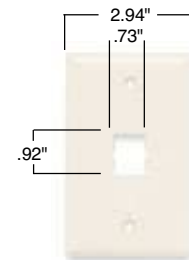

Residential Network Wiring TradeMaster® DataCom Wall Plates & Frames

Smooth, polished look fits any decor and matches TradeMaster wiring device wall plates. Ideal for any residential installation where appearance is especially important. And a perfect match for P&S Innovate™ jacks.

Better coverage, with an extra 3/16" more width and height than standard plates to reduce time-consuming drywall rework.

Flexible modular design accepts any combination of P&S Innovate jack modules for fast, easy configuration.

Virtually unbreakable construction features patent-pending reinforcing ribs for enhanced rigidity.

TPD4-LA
S58-LA
SFF-LA

TPD1-LA

Catalog Number	Description	Color
TradeMaster Multimedia Frames		
C5EF-I C5EF-LA C5EF-W	1 Category 5e jack and 1 F connector	Ivory Light Almond White
C25E2F-I C25E2F-LA C25E2F-W	2 Category 5e jacks and 2 F connectors	Ivory Light Almond White
Decorator Frames		
SF326-BK SF326-I SF326-LA SF326-W	3-port Decorator frame	Black Ivory Light Almond White
HOF326-I HOF326-LA HOF326-W	3-port Decorator frame labeled phone/fax/modem	Ivory Light Almond White

C25E2F-LA shown with TradeMaster Wiring Device Wall Plate, TP26-LA. For complete line of TradeMaster Decorator Wall Plates for use with TradeMaster Multimedia Frames and Decorator Frames, see Pages R-6 and R-7.