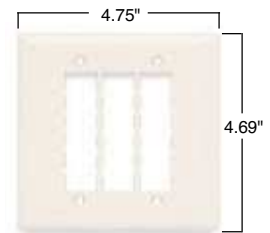

Residential Network Wiring TradeMaster® DataCom Wall Plates & Frames

Smooth, polished look fits any decor and matches TradeMaster wiring device wall plates. Ideal for any residential installation where appearance is especially important. And a perfect match for P&S Innovate™ jacks.

Better coverage, with an extra 3/16" more width and height than standard plates to reduce time-consuming drywall rework.

Flexible modular design accepts any combination of P&S Innovate jack modules for fast, easy configuration.

Virtually unbreakable construction features patent-pending reinforcing ribs for enhanced rigidity.

TPD4-LA
S58-LA
SFF-LA

TPD9-LA

Catalog Number	Description	Color
TradeMaster Multimedia Frames		
C5EF-I C5EF-LA C5EF-W	1 Category 5e jack and 1 F connector	Ivory Light Almond White
C25E2F-I C25E2F-LA C25E2F-W	2 Category 5e jacks and 2 F connectors	Ivory Light Almond White
Decorator Frames		
SF326-BK SF326-I SF326-LA SF326-W	3-port Decorator frame	Black Ivory Light Almond White
HOF326-I HOF326-LA HOF326-W	3-port Decorator frame labeled phone/fax/modem	Ivory Light Almond White

C25E2F-LA shown with TradeMaster Wiring Device Wall Plate, TP26-LA. For complete line of TradeMaster Decorator Wall Plates for use with TradeMaster Multimedia Frames and Decorator Frames, see Pages R-6 and R-7.