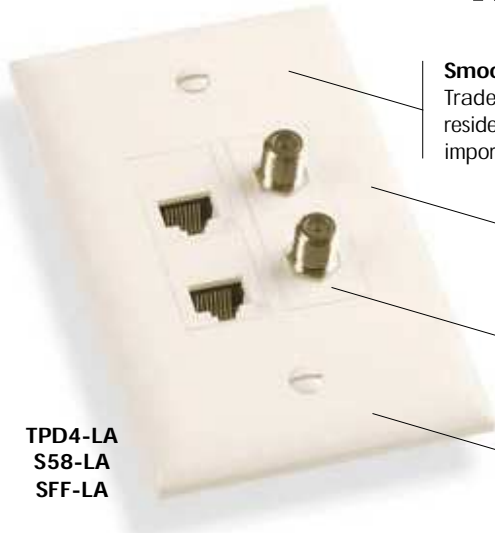

Residential Network Wiring TradeMaster® DataCom Wall Plates & Frames

Smooth, polished look fits any decor and matches TradeMaster wiring device wall plates. Ideal for any residential installation where appearance is especially important. And a perfect match for P&S Innovate™ jacks.

Better coverage, with an extra 3/16" more width and height than standard plates to reduce time-consuming drywall rework.

Flexible modular design accepts any combination of P&S Innovate jack modules for fast, easy configuration.

Virtually unbreakable construction features patent-pending reinforcing ribs for enhanced rigidity.

TPD4-LA
S58-LA
SFF-LA

C5EF-LA

C25E2F-LA

SF326-LA

HOF326-LA

TPD1-LA

TPD9-LA

C25E2F-LA shown with TradeMaster Wiring Device Wall Plate, TP26-LA. For complete line of TradeMaster Decorator Wall Plates for use with TradeMaster Multimedia Frames and Decorator Frames, see Pages R-6 and R-7.