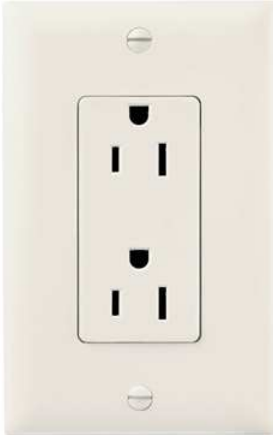

## TradeMaster Decorator Duplex Receptacle, Light Almond

885LA

Decorator Duplex Receptacle, 15amp 125volt, Side &amp; Speedwire, Light Almond

Where to buy 

0

Representative image shown.