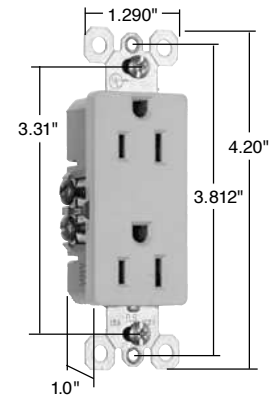

# Straight Blade Receptacles TradeMaster® Decorator Receptacles

15A, 125V

**Pass & Seymour**

Straight Blade Receptacles

Features	
<ul style="list-style-type: none"> <li>■ High impact-resistant thermoplastic construction.</li> <li>■ Extra-long strap.</li> <li>■ Quickloop wire looping aid.</li> <li>■ Long-term blade retention.</li> <li>■ Tri-drive screws.</li> <li>■ Extra-large circuit break-off tabs.</li> </ul>	<ul style="list-style-type: none"> <li>■ Side-access push wire release.</li> <li>■ Ultrasonic welding of face to back body.</li> <li>■ Side wire accepts #12 – #14 AWG solid.</li> <li>■ Push wire accepts #14 AWG solid only.</li> <li>■ Self-grounding models provide automatic ground clip.</li> </ul>

*For Configurable Solutions, see Page U-1.*

Features	
<ul style="list-style-type: none"> <li>■ Longer steel straps than competitive devices, still fits under a standard wall plate.</li> <li>■ High-impact thermoplastic face and back body eliminate cracks, breaks and callbacks.</li> <li>■ Ultrasonic welding of face to back body.</li> <li>■ Patented design provides better plug retention.</li> <li>■ External screw-pressure-plate back wire on all four terminal screws and ground screw eliminates wrapping.</li> </ul>	<ul style="list-style-type: none"> <li>■ Accepts #12 and #14 stranded and solid wire.</li> <li>■ Break-off tabs that are big enough to grab hold of – even if the contact screws are backed-out. Scored deeper, for fast, clean breaks every time.</li> <li>■ All four contact screws and the ground screw are backed-out.</li> <li>■ All screws are tri-drive.</li> </ul>