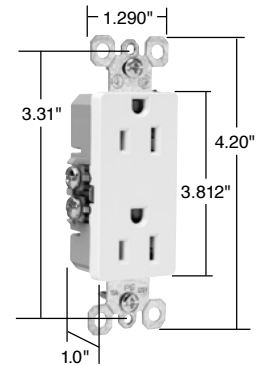

# Straight Blade Receptacles TradeMaster® Decorator Receptacles

15A, 125V

**Pass & Seymour**

Straight Blade Receptacles

Features	
<ul style="list-style-type: none"> <li>■ High impact-resistant thermoplastic construction.</li> <li>■ Extra-long strap.</li> <li>■ Quickloop wire looping aid.</li> <li>■ Long-term blade retention.</li> <li>■ Tri-drive screws.</li> <li>■ Extra-large circuit break-off tabs.</li> </ul>	<ul style="list-style-type: none"> <li>■ Side-access push wire release.</li> <li>■ Ultrasonic welding of face to back body.</li> <li>■ Side wire accepts #12 – #14 AWG solid.</li> <li>■ Push wire accepts #14 AWG solid only.</li> <li>■ Self-grounding models provide automatic ground clip.</li> </ul>

*For Configurable Solutions, see Page U-1.*

Features	
<ul style="list-style-type: none"> <li>■ Longer steel straps than competitive devices, still fits under a standard wall plate.</li> <li>■ High-impact thermoplastic face and back body eliminate cracks, breaks and callbacks.</li> <li>■ Ultrasonic welding of face to back body.</li> <li>■ Patented design provides better plug retention.</li> <li>■ External screw-pressure-plate back wire on all four terminal screws and ground screw eliminates wrapping.</li> </ul>	<ul style="list-style-type: none"> <li>■ Accepts #12 and #14 stranded and solid wire.</li> <li>■ Break-off tabs that are big enough to grab hold of – even if the contact screws are backed-out. Scored deeper, for fast, clean breaks every time.</li> <li>■ All four contact screws and the ground screw are backed-out.</li> <li>■ All screws are tri-drive.</li> </ul>