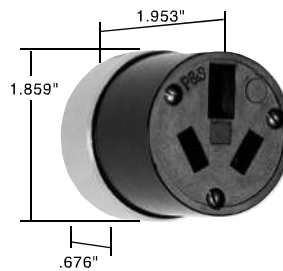

Straight Blade Receptacles Miscellaneous Configurations

Straight Blade Receptacles, 3 Wire, Specification Grade

Catalog Number	Rating A. V.	Description	NEMA Config. No.	3rd Party Compliance		
				UL	FSUL	CS
2 Pole, 3 Wire Grounding						
5762	15 277	Duplex Receptacle, Self-Grounding	7-15R	•		
PS5766X	15 277	Plug, Yellow	7-15P	•		•
7621	20 277	Single Receptacle	7-20R	•		
PS5866X	20 277	Plug, Yellow	7-20P			
3 Pole, 3 Wire Non-Grounding						
6810I	20 125/250	Receptacle, Ivory	10-20R	•		
6810	20 125/250	Receptacle, Black	10-20R	•		
9977	20 125/250	Plug, Nylon	10-20P			
7088	20 125/250	Connector, Armored	10-20R			

9977

7088