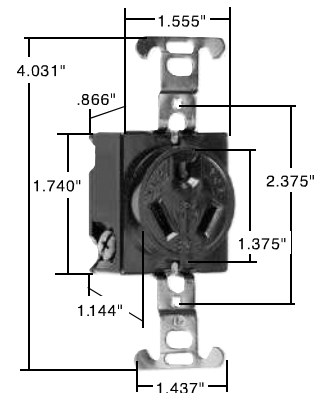

Straight Blade Receptacles Miscellaneous Configurations

Straight Blade Receptacles, 3 Wire, Specification Grade

Catalog Number	Rating A. V.	Description	NEMA Config. No.	3rd Party Compliance		
				UL	FSUL	CS
2 Pole, 3 Wire Grounding						
5762	15 277	Duplex Receptacle, Self-Grounding	7-15R	•		
PS5766X	15 277	Plug, Yellow	7-15P	•		•
7621	20 277	Single Receptacle	7-20R	•		
PS5866X	20 277	Plug, Yellow	7-20P			
3 Pole, 3 Wire Non-Grounding						
6810I	20 125/250	Receptacle, Ivory	10-20R	•		
6810	20 125/250	Receptacle, Black	10-20R	•		
9977	20 125/250	Plug, Nylon	10-20P			
7088	20 125/250	Connector, Armored	10-20R			

9977

7621