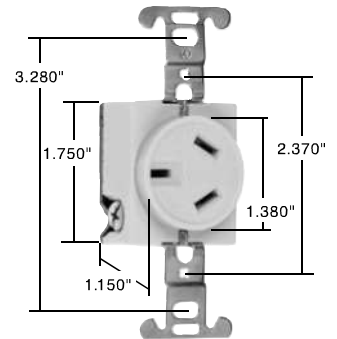

Straight Blade Receptacles Miscellaneous Configurations

Straight Blade Receptacles, 3 Wire, Specification Grade

Catalog Number	Rating A. V.	Description	NEMA Config. No.	3rd Party Compliance		
				UL	FSUL	CS
2 Pole, 3 Wire Grounding						
5762	15 277	Duplex Receptacle, Self-Grounding	7-15R	•		
PS5766X	15 277	Plug, Yellow	7-15P	•		•
7621	20 277	Single Receptacle	7-20R	•		
PS5866X	20 277	Plug, Yellow	7-20P			
3 Pole, 3 Wire Non-Grounding						
6810I	20 125/250	Receptacle, Ivory	10-20R	•		
6810	20 125/250	Receptacle, Black	10-20R	•		
9977	20 125/250	Plug, Nylon	10-20P			
7088	20 125/250	Connector, Armored	10-20R			

5762

6810I

9977