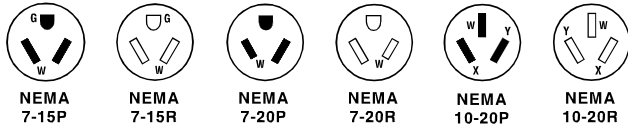

Straight Blade Receptacles Miscellaneous Configurations

Straight Blade Receptacles, 3 Wire, Specification Grade

Catalog Number	Rating A. V.	Description	NEMA Config. No.	3rd Party Compliance		
				UL	FSUL	CS
2 Pole, 3 Wire Grounding						
5762	15 277	Duplex Receptacle, Self-Grounding	7-15R	•		
PS5766X	15 277	Plug, Yellow	7-15P	•		•
7621	20 277	Single Receptacle	7-20R	•		
PS5866X	20 277	Plug, Yellow	7-20P			
3 Pole, 3 Wire Non-Grounding						
6810I	20 125/250	Receptacle, Ivory	10-20R	•		
6810	20 125/250	Receptacle, Black	10-20R	•		
9977	20 125/250	Plug, Nylon	10-20P			
7088	20 125/250	Connector, Armored	10-20R			

9977