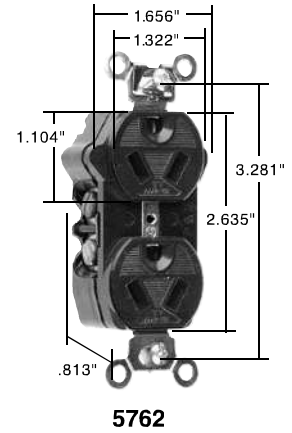

Straight Blade Receptacles Miscellaneous Configurations

Straight Blade Receptacles, 3 Wire, Specification Grade

Catalog Number	Rating A. V.	Description	NEMA Config. No.	3rd Party Compliance		
				UL	FSUL	CS
2 Pole, 3 Wire Grounding						
5762	15 277	Duplex Receptacle, Self-Grounding	7-15R	•		
PS5766X	15 277	Plug, Yellow	7-15P	•		•
7621	20 277	Single Receptacle	7-20R	•		
PS5866X	20 277	Plug, Yellow	7-20P			
3 Pole, 3 Wire Non-Grounding						
6810I	20 125/250	Receptacle, Ivory	10-20R	•		
6810	20 125/250	Receptacle, Black	10-20R	•		
9977	20 125/250	Plug, Nylon	10-20P			
7088	20 125/250	Connector, Armored	10-20R			