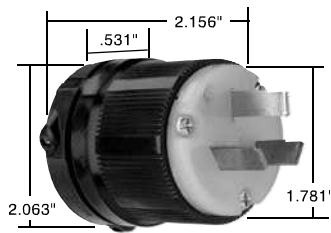

Straight Blade Receptacles Miscellaneous Configurations

Straight Blade Receptacles, 3 Wire, Specification Grade

Catalog Number	Rating A. V.	Description	NEMA Config. No.	3rd Party Compliance		
				UL	FSUL	CS
2 Pole, 3 Wire Grounding						
5762	15 277	Duplex Receptacle, Self-Grounding	7-15R	•		
PS5766X	15 277	Plug, Yellow	7-15P	•		•
7621	20 277	Single Receptacle	7-20R	•		
PS5866X	20 277	Plug, Yellow	7-20P			
3 Pole, 3 Wire Non-Grounding						
6810I	20 125/250	Receptacle, Ivory	10-20R	•		
6810	20 125/250	Receptacle, Black	10-20R	•		
9977	20 125/250	Plug, Nylon	10-20P			
7088	20 125/250	Connector, Armored	10-20R			

9977