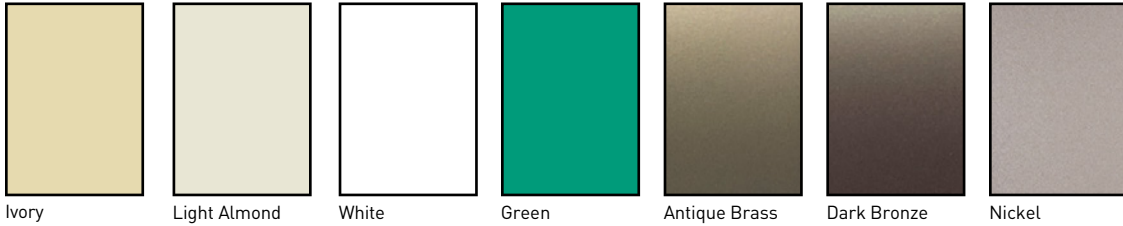

SWITCHES

TradeMaster® Grounding Illuminated & Self-Grounding Toggle Switches 15A, 120VAC

660ISLG

663SIG

Features

- Thermoplastic toggle and frame.
- Extra-long strap.
- High-impact resistant construction.
- Side wire #12 and #14 AWG.
- Push wire #14 AWG.
- Tri-drive ground, terminal and mounting screws.
- Easy-access green hex head ground screw.
- Smooth, quiet toggle action.
- Self-grounding models provide automatic ground clip.

CATALOG NUMBER	RATING		COLOR	3rd PARTY COMPLIANCE	
	A.	VAC		UL20	C22.2 111
SINGLE POLE ILLUMINATED TOGGLE SWITCHES GROUNDING (LIGHTED WHEN OFF)					
660ISLG	15	120	Ivory	•	•
660WSLG	15	120	White	•	•
660LASLG	15	120	Light Almond	•	•
SELF-GROUNDING SINGLE POLE TOGGLE SWITCHES					
660SIG	15	120	Ivory	•	•
660SWG	15	120	White	•	•
660SG	15	120	Brown	•	•
660SLAG	15	120	Light Almond	•	•
THREE-WAY ILLUMINATED TOGGLE SWITCHES GROUNDING (LIGHTED WHEN OFF)					
663ISLG	15	120	Ivory	•	•
663WSLG	15	120	White	•	•
663LASLG	15	120	Light Almond	•	•
SELF-GROUNDING THREE-WAY TOGGLE SWITCHES					
663SIG	15	120	Ivory	•	•
663SWG	15	120	White	•	•
663SG	15	120	Brown	•	•
663SLAG	15	120	Light Almond	•	•
SELF-GROUNDING FOUR-WAY TOGGLE SWITCHES					
664SIG	15	120	Ivory	•	•
664SWG	15	120	White	•	•
664SG	15	120	Brown	•	•
664SLAG	15	120	Light Almond	•	•

DEVICES & WALL PLATES

Color Selection Chart

Devices & Plastic Wall Plate Colors

Ivory Light Almond White Green Antique Brass Dark Bronze Nickel

Black Blue Brown Gray Orange Red

See specific device and wall plate catalog charts for particular color availabilities.