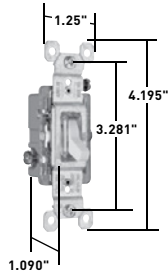

SWITCHES

TradeMaster® Grounding Illuminated & Self-Grounding Toggle Switches 15A, 120VAC

660ISLG

663SIG

Features

- Thermoplastic toggle and frame.
- Extra-long strap.
- High-impact resistant construction.
- Side wire #12 and #14 AWG.
- Push wire #14 AWG.
- Tri-drive ground, terminal and mounting screws.
- Easy-access green hex head ground screw.
- Smooth, quiet toggle action.
- Self-grounding models provide automatic ground clip.

CATALOG NUMBER	RATING		COLOR	3rd PARTY COMPLIANCE	
	A.	VAC		UL20	C22.2 111
SINGLE POLE ILLUMINATED TOGGLE SWITCHES GROUNDING (LIGHTED WHEN OFF)					
660ISLG	15	120	Ivory	•	•
660WSLG	15	120	White	•	•
660LASLG	15	120	Light Almond	•	•
SELF-GROUNDING SINGLE POLE TOGGLE SWITCHES					
660SIG	15	120	Ivory	•	•
660SWG	15	120	White	•	•
660SG	15	120	Brown	•	•
660SLAG	15	120	Light Almond	•	•
THREE-WAY ILLUMINATED TOGGLE SWITCHES GROUNDING (LIGHTED WHEN OFF)					
663ISLG	15	120	Ivory	•	•
663WSLG	15	120	White	•	•
663LASLG	15	120	Light Almond	•	•
SELF-GROUNDING THREE-WAY TOGGLE SWITCHES					
663SIG	15	120	Ivory	•	•
663SWG	15	120	White	•	•
663SG	15	120	Brown	•	•
663SLAG	15	120	Light Almond	•	•
SELF-GROUNDING FOUR-WAY TOGGLE SWITCHES					
664SIG	15	120	Ivory	•	•
664SWG	15	120	White	•	•
664SG	15	120	Brown	•	•
664SLAG	15	120	Light Almond	•	•