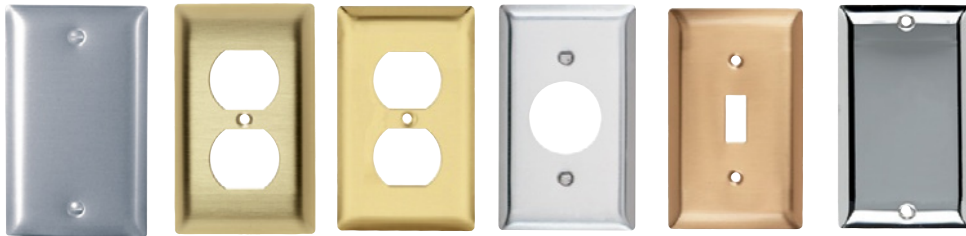

SWITCHES

TradeMaster® Grounding Illuminated & Self-Grounding Toggle Switches 15A, 120VAC

660ISLG

663SIG

Features

- Thermoplastic toggle and frame.
- Extra-long strap.
- High-impact resistant construction.
- Side wire #12 and #14 AWG.
- Push wire #14 AWG.
- Tri-drive ground, terminal and mounting screws.
- Easy-access green hex head ground screw.
- Smooth, quiet toggle action.
- Self-grounding models provide automatic ground clip.

CATALOG NUMBER	RATING		COLOR	3rd PARTY COMPLIANCE	
	A.	VAC		UL20	C22.2 111
SINGLE POLE ILLUMINATED TOGGLE SWITCHES GROUNDING (LIGHTED WHEN OFF)					
660ISLG	15	120	Ivory	•	•
660WSLG	15	120	White	•	•
660LASLG	15	120	Light Almond	•	•
SELF-GROUNDING SINGLE POLE TOGGLE SWITCHES					
660SIG	15	120	Ivory	•	•
660SWG	15	120	White	•	•
660SG	15	120	Brown	•	•
660SLAG	15	120	Light Almond	•	•
THREE-WAY ILLUMINATED TOGGLE SWITCHES GROUNDING (LIGHTED WHEN OFF)					
663ISLG	15	120	Ivory	•	•
663WSLG	15	120	White	•	•
663LASLG	15	120	Light Almond	•	•
SELF-GROUNDING THREE-WAY TOGGLE SWITCHES					
663SIG	15	120	Ivory	•	•
663SWG	15	120	White	•	•
663SG	15	120	Brown	•	•
663SLAG	15	120	Light Almond	•	•
SELF-GROUNDING FOUR-WAY TOGGLE SWITCHES					
664SIG	15	120	Ivory	•	•
664SWG	15	120	White	•	•
664SG	15	120	Brown	•	•
664SLAG	15	120	Light Almond	•	•

DEVICES & WALL PLATES

Color Selection Chart

Devices & Plastic Wall Plate Colors

Ivory Light Almond White Green Antique Brass Dark Bronze Nickel

Black Blue Brown Gray Orange Red

See specific device and wall plate catalog charts for particular color availabilities.

Metal Wall Plates

Metal Finish

Aluminum Brass (Brushed) Polished Brass Stainless Steel Brushed Bronze Chrome

Custom Metal Wall Plates Paint Finish Colors

Paint Color

Orange Green Gray Yellow Glossy Black Brown White