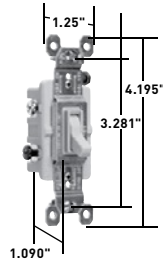

SWITCHES

TradeMaster® Grounding Illuminated & Self-Grounding Toggle Switches 15A, 120VAC

660ISLG

663SIG

Features

- Thermoplastic toggle and frame.
- Extra-long strap.
- High-impact resistant construction.
- Side wire #12 and #14 AWG.
- Push wire #14 AWG.
- Tri-drive ground, terminal and mounting screws.
- Easy-access green hex head ground screw.
- Smooth, quiet toggle action.
- Self-grounding models provide automatic ground clip.

CATALOG NUMBER	RATING		COLOR	3rd PARTY COMPLIANCE	
	A.	VAC		UL20	C22.2 111
SINGLE POLE ILLUMINATED TOGGLE SWITCHES GROUNDING (LIGHTED WHEN OFF)					
660ISLG	15	120	Ivory	•	•
660WSLG	15	120	White	•	•
660LASLG	15	120	Light Almond	•	•
SELF-GROUNDING SINGLE POLE TOGGLE SWITCHES					
660SIG	15	120	Ivory	•	•
660SWG	15	120	White	•	•
660SG	15	120	Brown	•	•
660SLAG	15	120	Light Almond	•	•
THREE-WAY ILLUMINATED TOGGLE SWITCHES GROUNDING (LIGHTED WHEN OFF)					
663ISLG	15	120	Ivory	•	•
663WSLG	15	120	White	•	•
663LASLG	15	120	Light Almond	•	•
SELF-GROUNDING THREE-WAY TOGGLE SWITCHES					
663SIG	15	120	Ivory	•	•
663SWG	15	120	White	•	•
663SG	15	120	Brown	•	•
663SLAG	15	120	Light Almond	•	•
SELF-GROUNDING FOUR-WAY TOGGLE SWITCHES					
664SIG	15	120	Ivory	•	•
664SWG	15	120	White	•	•
664SG	15	120	Brown	•	•
664SLAG	15	120	Light Almond	•	•