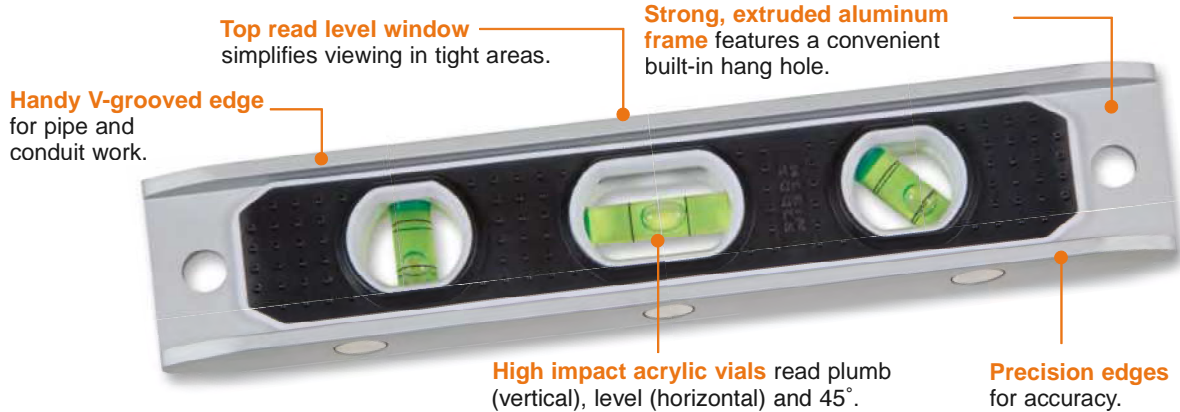

Features:

Magnetic Torpedo Level

Additional Features:

930-9

- Lightweight, precision-made for durability and performance
- Convenient 9" length for use in tight spaces
- Magnetized strip on bottom

| Cat. No. | UPC 0-92644+ | Overall Length | Weight (lbs.) |
|----------|--------------|----------------|---------------|
| 930-9 | 86400-1 | 9" (229 mm) | .25 |

Rare Earth Magnetic Torpedo Level

Additional Features:

931-9RE

- Powerful rare earth magnets, 10x stronger than strip magnets, hold firmly to iron and steel surfaces.
- Three acrylic vials – plumb, level and 45° provide the necessary jobsite measurements
- Top read level window simplifies viewing in tight areas

| Cat. No. | UPC 0-92644+ | Overall Length | Weight (lbs.) |
|----------|--------------|----------------|---------------|
| 931-9RE | 93190-1 | 9" (229 mm) | .42 |

6" Electrician's Level

931-6RE

- Large, high visibility vials are easy to read
- Unique 3-point design holds securely to conduit
- Powerful rare earth magnets firmly hold the level to ferrous metals
- For use in measuring bends in conduit
- Machined billet aluminum design
- High contrast laser etched markings for high visibility readings

9" Torpedo Level

932-9RE

- Large high visibility vials are easy to read
- Powerful rare earth magnets firmly hold the level to ferrous metals
- Easy to read vials set for measurements at 0, 30, 45 and 90 degrees
- Machined billet aluminum design
- High contrast laser etched markings