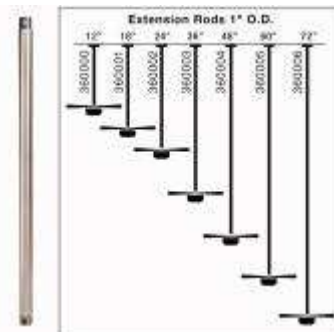

KICHLER

Accessory - Outdoor Post

9501BK

Outdoor Post

Dia./Width: 3.0 IN

Body Height: 84.0 IN

Available Finishes: Black (Painted), White

Outdoor Light Posts - Dia. 3", Hgt. 84" - Steel Post with ladder rest. Kichler's accessories provide maximum design flexibility. Select mounting hardware, electrical and nonelectrical accessories to complete your landscape lighting system.

Technical Information

Type	Lighting Accessories	Width	3 IN
Style	Utility	Bulb Included	Not Included
Finish Group	Black	UL CSA Listed	Yes
Room	Outdoor Lighting	Body Material	Aluminum
Body Height	84 IN		

Related Products

Fan Down Rod 18 Inch
 Finish: Distressed Black
 Dia./Width: 0.75
 Body Height: 0.0

Fan Down Rod 36 Inch
 Finish: Distressed Black
 Dia./Width: 0.75
 Body Height: 0.0

Fan Down Rod 72 Inch
 Finish: Distressed Black
 Dia./Width: 0.75
 Body Height: 0.0

Fan Light Kit
 Finish: Distressed Bl
 Dia./Width: 12.72
 Body Height: 6.51