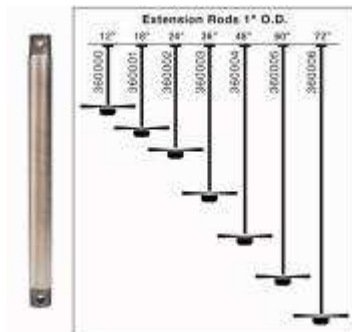

KICHLER

Accessory - Outdoor Post

9501BK

Outdoor Post

Dia./Width: 3.0 IN

Body Height: 84.0 IN

Available Finishes: Black (Painted), White

Outdoor Light Posts - Dia. 3", Hgt. 84" - Steel Post with ladder rest. Kichler's accessories provide maximum design flexibility. Select mounting hardware, electrical and nonelectrical accessories to complete your landscape lighting system.

Technical Information

Type	Lighting Accessories	Width	3 IN
Style	Utility	Bulb Included	Not Included
Finish Group	Black	UL CSA Listed	Yes
Room	Outdoor Lighting	Body Material	Aluminum
Body Height	84 IN		

Related Products

Fan Down Rod 18 Inch
 Finish: Distressed Black
 Dia./Width: 0.75
 Body Height: 0.0

Fan Down Rod 36 Inch
 Finish: Distressed Black
 Dia./Width: 0.75
 Body Height: 0.0

Fan Down Rod 72 Inch
 Finish: Distressed Black
 Dia./Width: 0.75
 Body Height: 0.0

Fan Light Kit
 Finish: Distressed Bl
 Dia./Width: 12.72
 Body Height: 6.51