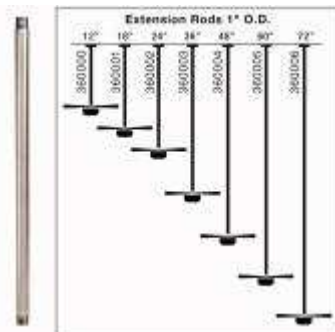

KICHLER

Accessory - Outdoor Post

9501BK

Outdoor Post

Dia./Width: 3.0 IN

Body Height: 84.0 IN

Available Finishes: Black (Painted), White

Outdoor Light Posts - Dia. 3", Hgt. 84" - Steel Post with ladder rest. Kichler's accessories provide maximum design flexibility. Select mounting hardware, electrical and nonelectrical accessories to complete your landscape lighting system.

Technical Information

Type	Lighting Accessories	Width	3 IN
Style	Utility	Bulb Included	Not Included
Finish Group	Black	UL CSA Listed	Yes
Room	Outdoor Lighting	Body Material	Aluminum
Body Height	84 IN		

Related Products

Fan Down Rod 18 Inch
 Finish: Distressed Black
 Dia./Width: 0.75
 Body Height: 0.0

Fan Down Rod 36 Inch
 Finish: Distressed Black
 Dia./Width: 0.75
 Body Height: 0.0

Fan Down Rod 72 Inch
 Finish: Distressed Black
 Dia./Width: 0.75
 Body Height: 0.0

Fan Light Kit
 Finish: Distressed Bl
 Dia./Width: 12.72
 Body Height: 6.51