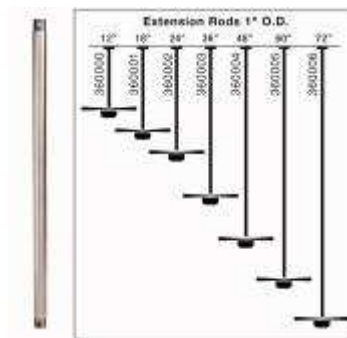

KICHLER

Accessory - Mini Multi Pendant Hanger

4900NI

Mini Multi Pendant Hanger

Dia./Width: 5.0 IN
Body Height: 0.75 IN
Length: 38.0 IN

Available Finishes:

Brushed Nickel, Tannery
 Bronze

Kichler has adapted the Suspender bar for ceiling mount application. It's easy and so versatile - simply suspend 2 or 3 mini-pendants, even mini chandeliers, for a look that works over a kitchen island, breakfast nook - almost anywhere. You can create a modular look when you purchase an additional ceiling-mounted suspender kit to add more fixtures. This ceiling-mounted pendant Suspender Kit comes in an Brushed Nickel finish and includes central outlet box canopy cover and two, 16 1/2" arms with mounting hardware.

Technical Information

Type	Lighting Accessories	Length	38 IN
Style	Eclectic	Width	5 IN
Finish Group	Silver	Bulb Included	Not Included
Body Height	0.75 IN	UL CSA Listed	Yes

Related Products

Fan Light Kit
 Finish: Brushed Nickel
 Dia./Width: 12.72
 Body Height: 6.51

Flush Mount Kit
 Finish: Brushed Nickel
 Dia./Width: 0.0
 Body Height: 0.0

Fan Down Rod 24 Inch
 Finish: Brushed Nickel
 Dia./Width: 75.0
 Body Height: 0.0

Fan Down Rod 36 Inch
 Finish: Brushed Nickel
 Dia./Width: 0.75
 Body Height: 0.0