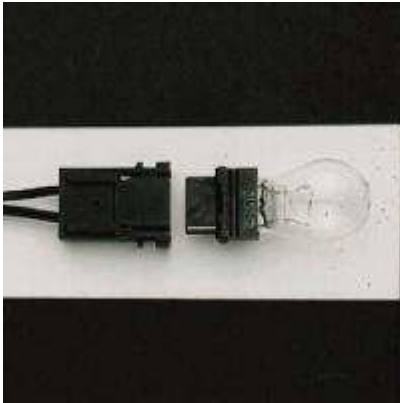

# KICHLER

**No Family Association - Accessory Bulb 3155 18.5W**  
 15599CLR  
 Landscape Accessory

**Available Finishes:**

Clear

**Technical Information**

Type	12v Bulbs	Primary Max Watt	18.5W
Style	Eclectic	Voltage	12V
Finish Group	Other	UL CSA Listed	Yes
Room	Outdoor Lighting	Diffuser Description	Clear glass
Bulb Included	Not Included	Body Material	Glass

**Related Products**

**Accessory Bollard Mount Kit**

Finish: Steel  
 Dia./Width: 0.0  
 Body Height: 0.0

**Accessory Frosted Lens**

Finish: Frosted  
 Dia./Width: 3.88  
 Body Height: 0.0

**Accessory Lens**

Finish: Clear  
 Dia./Width: 0.0  
 Body Height: 0.0

**Accessory Frosted**

Finish: Frosted  
 Dia./Width: 1.96  
 Body Height: 0.0