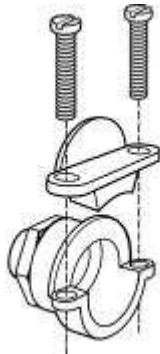

KICHLER

Direct Wire Low V Xenon - Direct-Wire 4Lt Xenon 12v/18w

10584SS

Direct-Wire 4Lt Xenon 12v/18w

Dia./Width: 5.0 IN
Body Height: 1.0 IN
Length: 30.0 IN

Available Finishes: White,
Stainless Steel, Bronze

Featuring a Stainless Steel finish which employs a 4-light design that uses 18-watt (max.) Xenon bulbs (included), this Series II Kichler Cabinet Light is perfect for almost any application. It includes an on-off switch, has a slim 1" profile, making it easy to conceal under your cabinet, and a single BX connector is included with the package.

Technical Information

Type	Cabinet Lights	Primary Bulb Count	4
Style	Utility	Primary Max Watt	18W
Finish Group	Silver	Primary Lamp Type	T5
Body Height	1 IN	Switching	Hi-Low-Off, Rocker
Length	30 IN	UL CSA Listed	Yes
Width	5 IN	Diffuser Description	Frosted
Bulb Included	Included	Body Material	Stainless Steel

Related Products

Cable Connector Single Bx

Finish: Silver Various
 Dia./Width: 1.18
 Body Height: 0.874

Cable Connector Duplex Bx

Finish: Silver Various
 Dia./Width: 1.76
 Body Height: 0.851