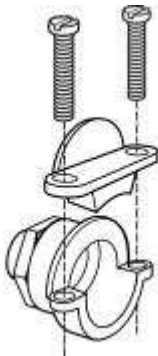

KICHLER

Direct Wire Low V Xenon - Direct-Wire 1Lt Xenon 12v/18w

10579SS

Direct-Wire 1Lt Xenon 12v/18w

Dia./Width: 5.0 IN
Body Height: 1.0 IN
Length: 7.0 IN

Available Finishes: White,
Stainless Steel, Bronze

Featuring a Stainless Steel finish which employs a 1-light design that uses an 18-watt (max.) Xenon bulb (included), this Series II Kichler Cabinet Light is perfect for almost any application. It includes an on-off switch, has a slim 1" profile, making it easy to conceal under your cabinet, and a single BX connector is included with the package.

Technical Information

Type	Cabinet Lights	Primary Bulb Count	1
Style	Utility	Primary Max Watt	18W
Finish Group	Silver	Primary Lamp Type	T5
Weight	1.2 LBS	Switching	Hi-Low-Off, Rocker
Body Height	1 IN	UL CSA Listed	Yes
Length	7 IN	Diffuser Description	Frosted
Width	5 IN	Body Material	Stainless Steel
Bulb Included	Included		

Related Products

Cable Connector Single Bx

Finish: Silver Various
 Dia./Width: 1.18
 Body Height: 0.874

Cable Connector Duplex Bx

Finish: Silver Various
 Dia./Width: 1.76
 Body Height: 0.851