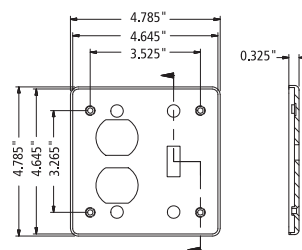

BOXES

Old Part Number	Old Product Code	New Part Number	New Product Code	Hub Sizes (inches)
FS-2-101520	077440	FS-2-101520-U	077364	1/2, 3/4, 1
FSC-2-101520	077441	FSC-2-101520-U	077368	
FSS-2-101520	077442	FSS-2-101520-U	077372	
FSCC-2-101520	077443	FSCC-2-101520-U	077369	
FD-2	077734	FD-2-U	077649	Blank

FS - Box

FD - Box

COVERS

Old Part Number	Old Product Code	New Part Number	New Product Code	Description
* VSGG20-2	077096	SAME AS OLD		Double Door GFI Cover
* VSDD20-2	077097	SAME AS OLD		Double Door Duplex Cover
* VSC20-2	077741	VSC20-2-U	077376	Toggle Switch Cover
* VSRC20-2	077742	VSRC20-2-U	077357	Combination Switch Cover & GFI Receptacle
* VSDR20-2	077752	VSDR20-2-U	077356	Combination Switch Cover & Duplex Receptacle
TSC20-2	077738	TSC20-2-U	077373	Double Switch
TSDC20-2	077739	TSDC20-2-U	077374	Combination Switch Duplex Receptacle
DRC20-2	077740	DRC20-2-U	077362	Double Duplex Receptacle
* BRC20-2	077614	BRC20-2-U	077359	Blank Cover c/w Gasket

TSDC Cover Plate

* indicates weatherproof cover

GASKETS

Old Part Number	Old Product Code	New Part Number	New Product Code	Description
GASKV20-2	072227	SAME AS OLD		Gasket for VSGG20-2 & VSDD20-2
		GASKF20-2-U	172650	Foam Gasket with adhesive layer