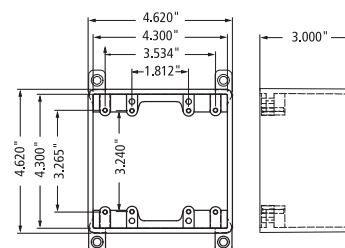

BOXES

Old Part Number	Old Product Code	New Part Number	New Product Code	Hub Sizes (inches)
FS-2-101520	077440	FS-2-101520-U	077364	1/2, 3/4, 1
FSC-2-101520	077441	FSC-2-101520-U	077368	
FSS-2-101520	077442	FSS-2-101520-U	077372	
FSCC-2-101520	077443	FSCC-2-101520-U	077369	
FD-2	077734	FD-2-U	077649	Blank

FS - Box

FD - Box

COVERS

Old Part Number	Old Product Code	New Part Number	New Product Code	Description
* VSGG20-2	077096	SAME AS OLD		Double Door GFI Cover
* VSDD20-2	077097	SAME AS OLD		Double Door Duplex Cover
* VSC20-2	077741	VSC20-2-U	077376	Toggle Switch Cover
* VSRC20-2	077742	VSRC20-2-U	077357	Combination Switch Cover & GFI Receptacle
* VSDR20-2	077752	VSDR20-2-U	077356	Combination Switch Cover & Duplex Receptacle
TSC20-2	077738	TSC20-2-U	077373	Double Switch
TSDC20-2	077739	TSDC20-2-U	077374	Combination Switch Duplex Receptacle
DRC20-2	077740	DRC20-2-U	077362	Double Duplex Receptacle
* BRC20-2	077614	BRC20-2-U	077359	Blank Cover c/w Gasket

TSDC Cover Plate

* indicates weatherproof cover

GASKETS

Old Part Number	Old Product Code	New Part Number	New Product Code	Description
GASKV20-2	072227	SAME AS OLD		Gasket for VSGG20-2 & VSDD20-2
		GASKF20-2-U	172650	Foam Gasket with adhesive layer