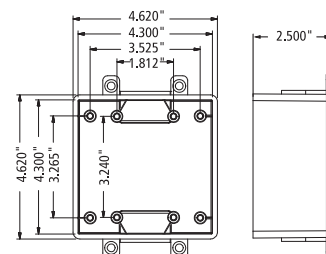

BOXES

Old Part Number	Old Product Code	New Part Number	New Product Code	Hub Sizes (inches)
FS-2-101520	077440	FS-2-101520-U	077364	1/2, 3/4, 1
FSC-2-101520	077441	FSC-2-101520-U	077368	
FSS-2-101520	077442	FSS-2-101520-U	077372	
FSCC-2-101520	077443	FSCC-2-101520-U	077369	
FD-2	077734	FD-2-U	077649	Blank

FS - Box

FD - Box

COVERS

Old Part Number	Old Product Code	New Part Number	New Product Code	Description
* VSGG20-2	077096	SAME AS OLD		Double Door GFI Cover
* VSDD20-2	077097	SAME AS OLD		Double Door Duplex Cover
* VSC20-2	077741	VSC20-2-U	077376	Toggle Switch Cover
* VSRC20-2	077742	VSRC20-2-U	077357	Combination Switch Cover & GFI Receptacle
* VSDR20-2	077752	VSDR20-2-U	077356	Combination Switch Cover & Duplex Receptacle
TSC20-2	077738	TSC20-2-U	077373	Double Switch
TSDC20-2	077739	TSDC20-2-U	077374	Combination Switch Duplex Receptacle
DRC20-2	077740	DRC20-2-U	077362	Double Duplex Receptacle
* BRC20-2	077614	BRC20-2-U	077359	Blank Cover c/w Gasket

TSDC Cover Plate

* indicates weatherproof cover

GASKETS

Old Part Number	Old Product Code	New Part Number	New Product Code	Description
GASKV20-2	072227	SAME AS OLD		Gasket for VSGG20-2 & VSDD20-2
		GASKF20-2-U	172650	Foam Gasket with adhesive layer