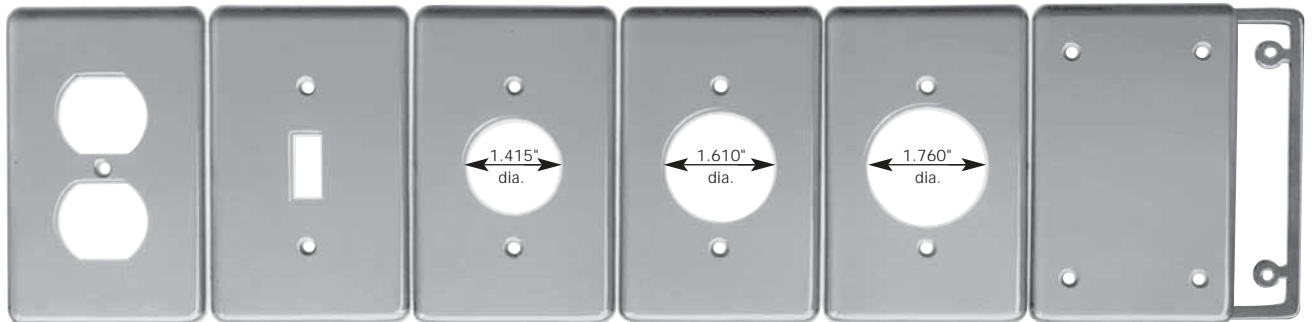

F SERIES - SINGLE GANG PLATES

Description	Part Number	Product Code
Duplex Receptacle	DRC15/10	077617
Toggle Switch	TSC15/10	077616
Single Receptacle	20RC15/10	077618
Single Receptacle	20-3RC15/10	077619
Single Receptacle	30-3RC15/10	077620
Blank c/w Gasket	BRC15/10	077611
PVC Gasket	GASK15/10	077621

DRC15/10

TSC15/10

20RC15/10

20-3RC15/10

30-3RC15/10

BRC15/10

GASK
15/10