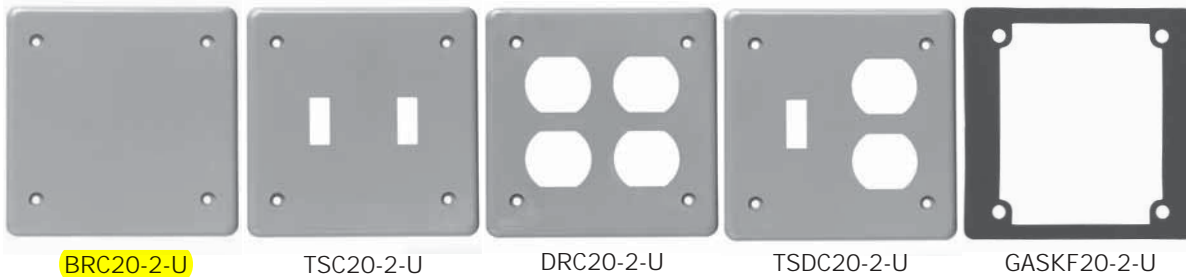

# COVERS & COVER PLATES CONT'D

## F SERIES - DOUBLE GANG PLATES

Description	Part Number	Product Code
Blank Cover c/w Gasket	BRC20-2-U	077359
Double Switch	TSC20-2-U	077373
Double Duplex Receptacle	DRC20-2-U	077362
Combo Switch Duplex Receptacle	TSDC20-2-U	077374
Foam Gasket with Adhesive	GASKF20-2-U	172650

## F SERIES - TRIPLE GANG PLATES

Description	Part Number	Product Code
Triple Receptacle	DRC20-3	077747
Combo Switch Receptacle	DSDR20-3	077745
Triple Switch	TSC20-3	077744
Combo Switch Receptacle	TSDC20-3	077746
Blank Cover c/w Gasket	BRC20-3	077748
PVC Gasket	GASK20-3	077749