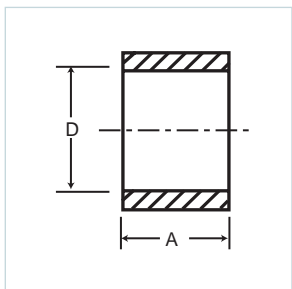

LONG LINE COUPLINGS

Size (inches)	Part Number	Product Code	A (inches)
1-1/2	LLC30	077192	3.175
2	LLC35	077193	3.675
2-1/2	LLC40	077194	4.280
3	LLC45	077195	4.800
4	LLC55	077196	6.200
5	LLC60	077197	8.220
6	LLC65	077198	8.220

FABRICATED SWEDGE REDUCER COUPLINGS

(Socket x Socket) Other sizes available upon request.

Size (inches)	Part Number	Product Code	L (inches)
2 x 1-1/4	SW3525	077320	4
3 x 2	SW4535	077321	6
3 x 2-1/2	SW4540	077335	6.5
4 x 2	SW5535	077322	7
4 x 2-1/2	SW5540	069282	-
4 x 3	SW5545	077333	7

REPAIR COUPLING SLEEVE

Size (inches)	Part Number	Product Code	A (inches)	D Min (inches)	D Max (inches)
1-1/2	REC30	077292	2.300	1.912	1.924
2	REC35	077293	2.405	2.367	2.399
2-1/2	REC40	077294	3.450	2.883	2.897
3	REC45	077295	3.600	3.507	3.523
4	REC55	077296	3.920	4.506	4.524
5	REC60	077297	4.275	5.583	5.603
6	REC65	077298	4.620	6.647	6.669