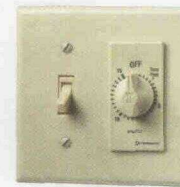

UL917
UL
E10694
C22.2-177
CSA
LR3730

Request Energy Controls Specifier Guide for more information.

Only 1-1/4" Deep

Automatic Shut-Off Timers

These energy saving timers use no electricity to operate. These timers are designed to replace any standard wall switch, single or multi-gang, and automatically limit the "ON" time of fans, lights, motors, heaters and other energy consuming loads. Time limits of 5, 15, 30 and 60 minutes and 2, 4, 6 and 12 hours are available. The "hold feature" allows the user to override the automatic shut-off function for extended use of the load as required. The decorator models are supplied with a molded (white, ivory or almond) time dial plate which is designed to fit either toggle or decorator style switch plates; single or multi-gang. No field modifications are required to fit either style switch plate. An exclusive "up front" terminal connection with teeter type terminals and an easy "press-on" knob design ensure quick and easy installation.

Applications

- Indoor / Outdoor Lighting
- Exhaust Fans
- Ventilating Fans
- Pumps
- Steam Rooms
- Whirlpools
- Broom Closets
- Self Storage Facilities
- Television Sets
- Lighting Overrides
- Whole House Fans
- Tennis Court Lighting
- Air Conditioners
- Bathrooms Fans
- Porch Lights
- Carriage Lights
- Engine Block Heaters
- Process Controls

Specifications

Switch - SPST, SPDT and DPST

Switch Rating - Each Pole

1 H.P. 125 volt A.C. 50 / 60 Hz.   10 amp 250 volt A.C. 50 / 60 Hz.
2 H.P. 250 volt A.C. 50 / 60 Hz.   10 amp 277 volt A.C. 50 / 60 Hz.
20 amp 125 volt A.C. 50 / 60 Hz.   7 amp 125 volt A.C. tungsten

Operating Ambient Temperature Range - 40 degrees F (4 degrees C) to 120 degrees F (49 degrees C).

Shipping Weight - 1/2 lb. (.23 kg).