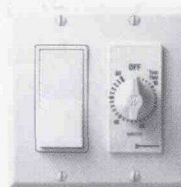

UL917
UL
E10694
C22.2-177
CSA
LR3730

Request Energy Controls Specifier Guide for more information.

Only 1-1/4" Deep

Automatic Shut-Off Timers

These energy saving timers use no electricity to operate. These timers are designed to replace any standard wall switch, single or multi-gang, and automatically limit the "ON" time of fans, lights, motors, heaters and other energy consuming loads. Time limits of 5, 15, 30 and 60 minutes and 2, 4, 6 and 12 hours are available. The "hold feature" allows the user to override the automatic shut-off function for extended use of the load as required. The decorator models are supplied with a molded (white, ivory or almond) time dial plate which is designed to fit either toggle or decorator style switch plates; single or multi-gang. No field modifications are required to fit either style switch plate. An exclusive "up front" terminal connection with teeter type terminals and an easy "press-on" knob design ensure quick and easy installation.

Applications

- Indoor / Outdoor Lighting
- Exhaust Fans
- Ventilating Fans
- Pumps
- Steam Rooms
- Whirlpools
- Broom Closets
- Self Storage Facilities
- Television Sets
- Lighting Overrides
- Whole House Fans
- Tennis Court Lighting
- Air Conditioners
- Bathrooms Fans
- Porch Lights
- Carriage Lights
- Engine Block Heaters
- Process Controls

Specifications

Switch - SPST, SPDT and DPST

Switch Rating - Each Pole

1 H.P. 125 volt A.C. 50 / 60 Hz.   10 amp 250 volt A.C. 50 / 60 Hz.
2 H.P. 250 volt A.C. 50 / 60 Hz.   10 amp 277 volt A.C. 50 / 60 Hz.
20 amp 125 volt A.C. 50 / 60 Hz.   7 amp 125 volt A.C. tungsten

Operating Ambient Temperature Range - 40 degrees F (4 degrees C) to 120 degrees F (49 degrees C).

Shipping Weight - 1/2 lb. (.23 kg).