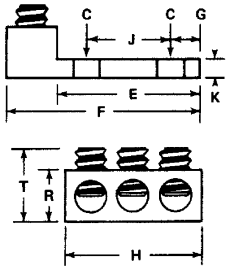

TYPE T3A

Features

- Manufactured from high strength 6061-T6 aluminum alloy
- Electro tin plated
- Chamfered wire entry
- UL Listed and CSA Certified for 600 volts, 90° C

Benefits

- Suitable for use with either copper or aluminum conductors
- Provides low contact resistance
- Provides ease of installation
- Ensures reliability for copper or aluminum conductors

C

Fig. 1

Fig. 2

Fig. 3

Fig. 4

Catalog Number	Figure Number	Wire Range	Bolt Size	Dimensions									Hex Size
				C	E	F	G	H	J	K	R	T	
T3A2-2	1	Three: 2-14	5/16	11/32	1-11/16	2-3/16	11/32	1-19/32	7/8	3/16	5/8	13/16	Slot
T3A2-0	1	Three: 1/0-14	3/8	7/16	2-5/32	2-29/32	11/32	1-15/16	1	1/4	7/8	15/16	Slot
T3A2-3/0N	1	Three: 3/0-6	1/2	9/16	3	3-7/8	5/8	2-13/16	1-3/4	5/16	1-1/8	1-1/2	5/16
T3A2-250N	1	Three: 250kcmil-6	1/2	9/16	3	4	5/8	2-13/16	1-3/4	5/16	1-3/16	1-17/32	5/16
T3A2-350N	1	Three: 350kcmil-6	1/2	9/16	3	4-5/16	5/8	3	1-3/4	5/16	1-3/8	1-17/32	5/16
T3A2-600N	2	Three: 600kcmil-2	1/2	9/16	3	5-5/8	9/16	3-3/4	1-3/4	7/16	1-11/16	1-49/64	3/8
T3A2-800N	2	Three: 800kcmil-350kcmil	1/2	9/16	3-7/16	6-3/16	5/8	4-1/4	1-3/4	9/16	1-7/8	2-21/64	1/2
T3A2-1000N	2	Three: 1000kcmil-500kcmil	1/2	9/16	3-7/16	6-3/16	5/8	4-3/4	1-3/4	9/16	1-7/8	2-21/64	9/16
T3A4-2	3	Three: 2-14	5/16	11/32	1-11/16	2-3/16	11/32	1-19/32	7/8	3/16	5/8	13/16	Slot
T3A4-0	3	Three: 1/0-14	3/8	7/16	2-5/32	2-29/32	11/32	1-15/16	1	1/4	7/8	15/16	Slot
T3A4-3/0N	3	Three: 3/0-6	1/2	9/16	3	3-7/8	5/8	2-13/16	1-3/4	5/16	1-1/8	1-1/2	5/16
T3A4-250N	3	Three: 250kcmil-6	1/2	9/16	3	4	5/8	2-13/16	1-3/4	5/16	1-3/16	1-17/32	5/16
T3A4-350N	3	Three: 350kcmil-6	1/2	9/16	3	4-5/16	5/8	3	1-3/4	5/16	1-3/8	1-17/32	5/16
T3A4-600N	4	Three: 600kcmil-2	1/2	9/16	3	5-5/8	9/16	3-3/4	1-3/4	7/16	1-11/16	1-49/64	3/8
T3A4-800N	4	Three: 800kcmil-350kcmil	1/2	9/16	3-7/16	6-3/16	5/8	4-1/4	1-3/4	9/16	1-7/8	2-21/64	1/2
T3A4-1000N	4	Three: 1000kcmil-500kcmil	1/2	9/16	3-7/16	6-3/16	5/8	4-3/4	1-3/4	9/16	1-7/8	2-21/64	9/16