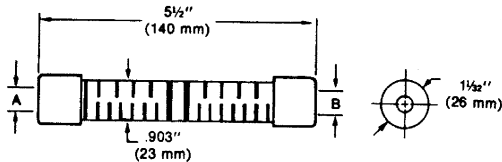

### Benefits

- Fast, easy installation
- Seal out dirt but are easily pierced when inserting conductor
- For use with aluminum-aluminum and aluminum-copper conductors
- Ensures reliability

Catalog Number	End "A"					End "B"					Color Code
	Conductor Range		Diameter		Color Code	Conductor Range		Diameter			
	ACSR	AWG	max.	min.		ACSR	AWG	max.	min.		
PICS-834	1/0	2/0 (compact) or 1/0	0.398	0.365	Yellow	4	2 sol - 3-4 str	0.258	0.213	Orange	
PICS-835	1/0	2/0 (compact) or 1/0	0.398	0.365	Yellow	2	1-2 str	0.328	0.268	Red	
PICS-836	1/0	2/0 (compact) or 1/0	0.398	0.365	Yellow	1/0	2/0 (compact) or 1/0	0.398	0.365	Yellow	
PICS-844	2/0	3/0 (compact) or 2/0	0.448	0.414	Gray	4	2 sol - 3-4 str	0.258	0.213	Orange	
PICS-845	2/0	3/0 (compact) or 2/0	0.448	0.414	Gray	2	1-2 str	0.328	0.268	Red	
PICS-846	2/0	3/0 (compact) or 2/0	0.448	0.414	Gray	1/0	2/0 (compact) or 1/0	0.398	0.365	Yellow	
PICS-847	2/0	3/0 (compact) or 2/0	0.448	0.414	Gray	2/0	3/0 (compact) or 2/0	0.448	0.414	Gray	
PICS-854	3/0	4/0 (compact) or 3/0	0.502	0.464	Black	4	2 sol - 3-4 str	0.258	0.213	Orange	
PICS-855	3/0	4/0 (compact) or 3/0	0.502	0.464	Black	2	1-2 str	0.328	0.268	Red	
PICS-856	3/0	4/0 (compact) or 3/0	0.502	0.464	Black	1/0	2/0 (compact) or 1/0	0.398	0.365	Yellow	
PICS-857	3/0	4/0 (compact) or 3/0	0.502	0.464	Black	2/0	3/0 (compact) or 2/0	0.448	0.414	Gray	
PICS-858	3/0	4/0 (compact) or 3/0	0.502	0.464	Black	3/0	4/0 (compact) or 3/0	0.502	0.464	Black	
PICS-864	4/0	4/0	0.564	0.522	Pink	4	2 sol - 3-4 str	0.258	0.213	Orange	
PICS-865	4/0	4/0	0.564	0.522	Pink	2	1-2 str	0.328	0.268	Red	
PICS-866	4/0	4/0	0.564	0.522	Pink	1/0	1/0	0.398	0.365	Yellow	
PICS-867	4/0	4/0	0.564	0.522	Pink	2/0	3/0 (compact) or 2/0	0.448	0.414	Gray	
PICS-868	4/0	4/0	0.564	0.522	Pink	3/0	4/0 (compact) or 3/0	0.502	0.464	Black	
PICS-869	4/0	4/0	0.564	0.522	Pink	4/0	4/0	0.564	0.522	Pink	