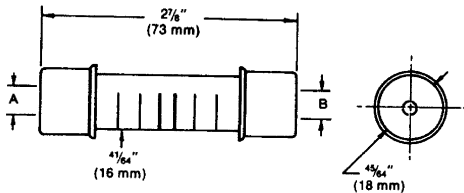

## TYPE PICS

### Features

- Pre-insulated
- Concave polyethylene end caps
- Dual rated
- Meets ANSI C119.4 requirements
- RUS Listed
- Die Index 5/8 or BG

### Benefits

- Fast, easy installation
- Seal out dirt but are easily pierced when inserting conductor
- For use with aluminum-aluminum and aluminum-copper conductors
- Ensures reliability

Catalog Number	End "A"					End "B"				
	Conductor Range				Color Code	Conductor Range				Color Code
	ACSR	AWG	Diameter			ACSR	AWG	Diameter		
max.			min.	max.	min.					
PICS-61	-	6 sol - 8 str	0.162	0.144	Green	-	6 sol - 8 str	0.162	0.144	Green
PICS-62	6	4 sol - 6 str	0.204	0.184	Blue	-	8 sol - 10 str	0.128	0.114	Brown
PICS-63	6	4 sol - 6 str	0.204	0.184	Blue	-	6 sol - 8 str	0.162	0.144	Green
PICS-64	6	4 sol - 6 str	0.204	0.184	Blue	6	4 sol - 6 str	0.204	0.184	Blue
PICS-65	4	2 sol - 3-4 str	0.258	0.213	Orange	-	8 sol - 10 str	0.128	0.114	Brown
PICS-66	4	2 sol - 3-4 str	0.258	0.213	Orange	-	6 sol - 8 str	0.162	0.144	Green
PICS-67	4	2 sol - 3-4 str	0.258	0.213	Orange	6	4 sol - 6 str	0.204	0.184	Blue
PICS-68	4	2 sol - 3-4 str	0.258	0.213	Orange	4	2 sol - 3-4 str	0.258	0.213	Orange
PICS-70	2	1-2 str	0.328	0.268	Red	-	6 sol - 8 str	0.162	0.144	Green
PICS-71	2	1-2 str	0.328	0.268	Red	6	4 sol - 6 str	0.204	0.184	Blue
PICS-72	2	1-2 str	0.328	0.268	Red	4	2 sol - 3-4 str	0.258	0.213	Orange
PICS-73	2	1-2 str	0.328	0.268	Red	2	1-2 str	0.328	0.268	Red
PICS-75	1/0	1/0	0.398	0.368	Yellow	6	4 sol - 6 str	0.204	0.184	Blue
PICS-76	1/0	1/0	0.398	0.368	Yellow	4	2 sol - 3-4 str	0.258	0.213	Orange
PICS-77	1/0	1/0	0.398	0.368	Yellow	2	2-1 str	0.328	0.268	Red
PICS-78	1/0	1/0	0.398	0.368	Yellow	-	1/0	0.398	0.368	Yellow