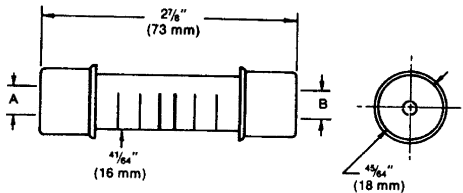

ILSCO Insulated Service Entrance Sleeves

A

TYPE PICS

Features

- Pre-insulated
- Concave polyethylene end caps
- Dual rated
- Meets ANSI C119.4 requirements
- RUS Listed
- Die Index 5/8 or BG

Benefits

- Fast, easy installation
- Seal out dirt but are easily pierced when inserting conductor
- For use with aluminum-aluminum and aluminum-copper conductors
- Ensures reliability

Catalog Number	End "A"					End "B"				
	Conductor Range				Color Code	Conductor Range				Color Code
	ACSR	AWG	Diameter			ACSR	AWG	Diameter		
max.			min.	max.	min.					
PICS-61	-	6 sol - 8 str	0.162	0.144	Green	-	6 sol - 8 str	0.162	0.144	Green
PICS-62	6	4 sol - 6 str	0.204	0.184	Blue	-	8 sol - 10 str	0.128	0.114	Brown
PICS-63	6	4 sol - 6 str	0.204	0.184	Blue	-	6 sol - 8 str	0.162	0.144	Green
PICS-64	6	4 sol - 6 str	0.204	0.184	Blue	6	4 sol - 6 str	0.204	0.184	Blue
PICS-65	4	2 sol - 3-4 str	0.258	0.213	Orange	-	8 sol - 10 str	0.128	0.114	Brown
PICS-66	4	2 sol - 3-4 str	0.258	0.213	Orange	-	6 sol - 8 str	0.162	0.144	Green
PICS-67	4	2 sol - 3-4 str	0.258	0.213	Orange	6	4 sol - 6 str	0.204	0.184	Blue
PICS-68	4	2 sol - 3-4 str	0.258	0.213	Orange	4	2 sol - 3-4 str	0.258	0.213	Orange
PICS-70	2	1-2 str	0.328	0.268	Red	-	6 sol - 8 str	0.162	0.144	Green
PICS-71	2	1-2 str	0.328	0.268	Red	6	4 sol - 6 str	0.204	0.184	Blue
PICS-72	2	1-2 str	0.328	0.268	Red	4	2 sol - 3-4 str	0.258	0.213	Orange
PICS-73	2	1-2 str	0.328	0.268	Red	2	1-2 str	0.328	0.268	Red
PICS-75	1/0	1/0	0.398	0.368	Yellow	6	4 sol - 6 str	0.204	0.184	Blue
PICS-76	1/0	1/0	0.398	0.368	Yellow	4	2 sol - 3-4 str	0.258	0.213	Orange
PICS-77	1/0	1/0	0.398	0.368	Yellow	2	2-1 str	0.328	0.268	Red
PICS-78	1/0	1/0	0.398	0.368	Yellow	-	1/0	0.398	0.368	Yellow