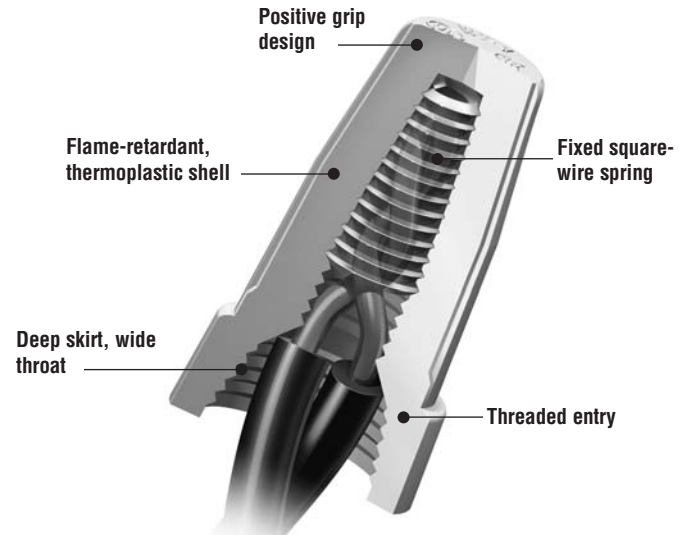

WireTwist™ Wire Connectors

- Five color-coded models cover common construction wire ranges
- Ribbed cap provides positive grip for fast, easy installation
- Fixed, square-wire spring threads itself creating a secure pressure grip
- Deep, wide-throated skirt protects against flash-over and turned-back strands for maximum dielectric protection
- Tough, UL 94V-2 flame-retardant shell rated at 105°C (221°F)
- UL 486C Listed and CSA 22.2 #188 Certified

Dimensions (Inches / mm)

Model	A	B
WT1	$\frac{37}{64}$ 15	$\frac{21}{64}$ 8
WT2	$\frac{45}{64}$ 18	$\frac{25}{64}$ 10
WT3	$\frac{55}{64}$ 22	$\frac{7}{16}$ 11
WT4	$\frac{61}{64}$ 24	$\frac{35}{64}$ 14
WT6	$\frac{1-1}{16}$ 27	$\frac{21}{32}$ 17

Twist-on Wire Connectors

Model	Color	Wire Combination Range (Inches)	Wire Combination Range (mm)	Quantity / Package	BUCHANAN Cat. No.	IDEAL Cat. No.
WT1	Gray	300V 22 to 14 AWG Min. 3 #22 Max. 2 #16	300V ,34mm ² to 2,5mm ² Min. 3-,34mm ² Max. 2-1,5mm ²	100 / Box	WT1-1	30-WT1C
				500 / Bag	WT1-B	30-WT1B
				50,000 / Barrel	—	30-891
WT2	Blue	300V 22 to 14 AWG Min. 3 #20 Max. 3 #16	300V ,34mm ² to 2,5mm ² Min. 3-,50mm ² Max. 3-1,5mm ²	100 / Box	WT2-1	30-WT2C
				500 / Bag	WT2-B	30-WT2B
				50,000 / Barrel	—	30-892
WT3	Orange	600V* 22 to 14 AWG Min. 2 #18 Max. 2 #14	600V* ,34mm ² to 2,5mm ² Min. 2-,75mm ² Max. 2-2,5mm ²	100 / Box	WT3-1	30-WT3C
				500 / Bag	WT3-B	30-WT3B
				50,000 / Barrel	—	30-893
WT4	Yellow	600V* 22 to 10 AWG Min. 3 #20 Max. 2 #12	600V* ,75mm ² to 6,0mm ² Min. 3-,50mm ² Max. 2-4,0mm ²	100 / Box	WT4-1	30-WT4C
				500 / Bag	WT4-B	30-WT4B
				30,000 / Barrel	—	30-894
WT6	Red	600V* 20 to 8 AWG Min. 2 #14 Max. 4 #12	600V* ,50mm ² to 10,0mm ² Min. 2-2,5mm ² Max. 4-4,0mm ²	100 / Box	WT6-1	30-WT6C
				250 / Bag	WT6-B	30-WT6B
				20,000 / Barrel	—	30-896