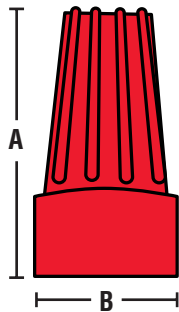

WireTwist™ Wire Connectors

- Five color-coded models cover common construction wire ranges
- Ribbed cap provides positive grip for fast, easy installation
- Fixed, square-wire spring threads itself creating a secure pressure grip
- Deep, wide-throated skirt protects against flash-over and turned-back strands for maximum dielectric protection
- Tough, UL 94V-2 flame-retardant shell rated at 105°C (221°F)
- UL 486C Listed and CSA 22.2 #188 Certified

Dimensions (Inches / mm)

Model	A	B
WT1	$\frac{37}{64}$ 15	$\frac{21}{64}$ 8
WT2	$\frac{45}{64}$ 18	$\frac{25}{64}$ 10
WT3	$\frac{55}{64}$ 22	$\frac{7}{16}$ 11
WT4	$\frac{61}{64}$ 24	$\frac{35}{64}$ 14
WT6	$\frac{1-1}{16}$ 27	$\frac{21}{32}$ 17

Twist-on Wire Connectors

Model	Color	Wire Combination Range (Inches)	Wire Combination Range (mm)	Quantity / Package	BUCHANAN Cat. No.	IDEAL Cat. No.
WT1	Gray	300V 22 to 14 AWG Min. 3 #22 Max. 2 #16	300V ,34mm ² to 2,5mm ² Min. 3-,34mm ² Max. 2-1,5mm ²	100 / Box	WT1-1	30-WT1C
				500 / Bag	WT1-B	30-WT1B
				50,000 / Barrel	—	30-891
WT2	Blue	300V 22 to 14 AWG Min. 3 #20 Max. 3 #16	300V ,34mm ² to 2,5mm ² Min. 3-,50mm ² Max. 3-1,5mm ²	100 / Box	WT2-1	30-WT2C
				500 / Bag	WT2-B	30-WT2B
				50,000 / Barrel	—	30-892
WT3	Orange	600V* 22 to 14 AWG Min. 2 #18 Max. 2 #14	600V* ,34mm ² to 2,5mm ² Min. 2-,75mm ² Max. 2-2,5mm ²	100 / Box	WT3-1	30-WT3C
				500 / Bag	WT3-B	30-WT3B
				50,000 / Barrel	—	30-893
WT4	Yellow	600V* 22 to 10 AWG Min. 3 #20 Max. 2 #12	600V* ,75mm ² to 6,0mm ² Min. 3-,50mm ² Max. 2-4,0mm ²	100 / Box	WT4-1	30-WT4C
				500 / Bag	WT4-B	30-WT4B
				30,000 / Barrel	—	30-894
WT6	Red	600V* 20 to 8 AWG Min. 2 #14 Max. 4 #12	600V* ,50mm ² to 10,0mm ² Min. 2-2,5mm ² Max. 4-4,0mm ²	100 / Box	WT6-1	30-WT6C
				250 / Bag	WT6-B	30-WT6B
				20,000 / Barrel	—	30-896