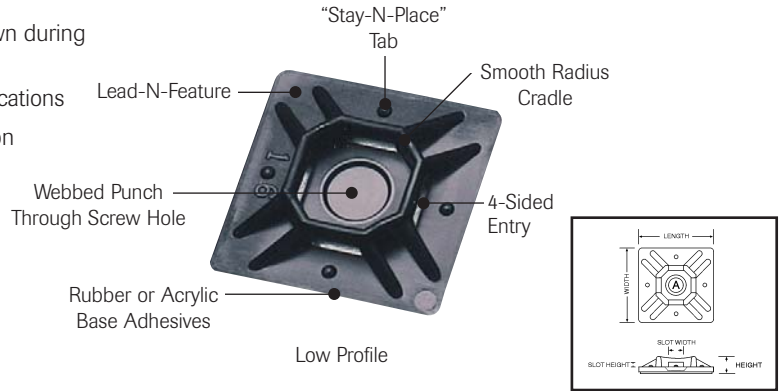

Mounting Pads

- Patented stay-in-place tab keeps cable ties from sliding down during vertical applications
- Lead-N-feature allows easy insertion for hard to reach applications
- Four-sided entry slots save time during placement orientation
- Smooth radius cradle eliminates possible damage to cable while providing stable support
- Webbed punch through screw hole allows maximum adhesive surface area, along with easy insertion of mechanical fasteners
- Low Profile is essential in confined spaces
- UL recognized, rubber adhesive positioning device

Description	Width	Height	Slot Height	Slot Width	Screw Size	Qty./Bag	Cat. No.
Natural Nylon	.74 in./19mm	.19 in./4.8mm	.05 in./1.2mm	.20 in./5.1mm	No. 4	100	IT750MP-C
UV Black Nylon						100	IT750MP-C0
Natural Nylon	.99 in./25mm	.20 in./5.0mm	.06 in./1.5mm	.20 in./5.1mm	No. 6	100	IT1000MP-C
UV Black Nylon						100	IT1000MP-C0

Clamps

- Use to secure wires, cables, pipes, tubing, fiber optics
- Ultraviolet black nylon clamps available for internal and external use
- Use with #10 mounting screw

Description	Closed Diameter	Center to Center	Width	Thickness	Mounting Hole	Qty./Bag	Cat. No.
Natural Nylon	.125 in./3.18mm	.343 in./8.71mm	3/8 in.	.050 in./1.27mm	.203 in./5.16mm	100	IT125CCL-C
Natural Nylon	.250 in./6.35mm	.421 in./10.69mm	3/8 in.	.050 in./1.27mm	.203 in./5.16mm	100	IT250CCL-C
UV Black Nylon						100	IT250CCL-C0
Natural Nylon	.375 in./9.52mm	.500 in./12.70mm	1/2 in.	.060 in./1.52mm	.203 in./5.16mm	100	IT375CCL2-C
UV Black Nylon						100	IT375CCL2-C0
Natural Nylon	.500 in./12.70mm	.553 in./14.05mm	1/2 in.	.060 in./1.52mm	.203 in./5.16mm	100	IT500CCL2-C
Natural Nylon	.625 in./15.88mm	.625 in./15.88mm	1/2 in.	.060 in./1.52mm	.203 in./5.16mm	100	IT625CCL2-C
Natural Nylon	.750 in./19.05mm	.699 in./17.75mm	1/2 in.	.060 in./1.52mm	.203 in./5.16mm	100	IT750CCL2-C
Natural Nylon	1.000 in./25.40mm	.825 in./20.96mm	1/2 in.	.060 in./1.52mm	.203 in./5.16mm	100	IT1000CCL2-C