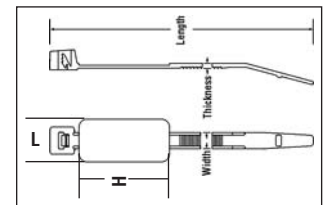

Mounting Head Ties Natural and UV Black

- Use for attaching bundles to surfaces
- Allows bundling before and after mounting

Description	Length	Width	Strap Thickness	Max. Bundle	Tensile Strength	Screw Size	Qty./Bag	Cat. No.
Natural Nylon	6.0 in./152mm	.140 in./3.55mm	.048 in./1.21mm	1/16 - 1-1/4 in.	30 lbs.	No. 8	100	IT1_5IMH-C
UV Black Nylon							100	IT1_5IMH-C0
Natural Nylon	8.1 in./206mm	.178 in./4.52mm	.053 in./1.35mm	1/16 - 1-3/4 in.	50 lbs.	No. 10	100	IT2SMH-C
Natural Nylon							1000	IT2SMH-M
UV Black Nylon							100	IT2SMH-C0
Natural Nylon	11.8 in./300mm	.189 in./4.80mm	.050 in./1.27mm	1/16 - 3 in.	50 lbs.	No. 10	100	IT3SMH-C
UV Black Nylon							100	IT3SMH-C0
Natural Nylon	14.5 in./370mm	.189 in./4.80mm	.060 in./1.52mm	1/16 - 4 in.	50 lbs.	No. 10	100	IT4SMH-C
Natural Nylon	15.7 in./398mm	.300 in./7.62mm	.075 in./1.90mm	3/16 - 4-1/16 in.	120 lbs.	1/4"	100	IT4LHMH-C
UV Black Nylon							100	IT4LHMH-C0

Description	Length	Width	Thickness	Max. Bundle	Tensile Strength	Pad Size (H X L)	Qty./Bag	Cat. No.
Natural Nylon	4.0 in./102mm	.100 in./2.54mm	.044 in./1.12mm	1/16 - 7/8 in.	18 lbs.	5/16 in. x 1 in.	100	IT1MID-C
Natural Nylon	7.8 in./200mm	.181 in./4.59mm	.055 in./1.40mm	1/16 - 1-7/8 in.	50 lbs.	1-1/8 in. x 1/2 in.	100	IT2SID-C
Natural Nylon	14.1 in./358mm	.187 in./4.75mm	.055 in./1.40mm	3/8 - 4 in.	50 lbs.	1-1/8 in. x 1/2 in.	100	IT4SID-C

Screw Mounting Bases - Standard and Low Profile

Standard Screw Mount

Low Profile Mount

Description	Length	Width	Height	Slot Height	Slot Width	Screw Size	Qty./Bag	Cat. No.
Screw Mount Natural Nylon	.590 in./15mm	.370 in./9.40mm	.270 in./6.86mm	.062 in./1.59mm	.190 in./4.83mm	No. 6	100	IT1SMB-C
Screw Mount UV Black Nylon							100	IT1SMB-C0
Screw Mount Natural Nylon	.870 in./22mm	.640 in./16.26mm	.380 in./9.65mm	.125 in./3.18mm	.300 in./7.62mm	1/4 in.	100	IT2SMB-C
Screw Mount UV Black Nylon							100	IT2SMB-C0
Low Profile Mount	.750 in./19mm	.500 in./12.70mm	.120 in./3.04mm	.062 in./1.57mm	.180 in./4.57mm	No. 8	100	IT1LPMB-C