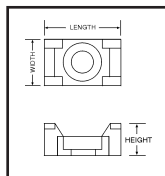

Mounting Head Ties Natural and UV Black

- Use for attaching bundles to surfaces
- Allows bundling before and after mounting

Description	Length	Width	Strap Thickness	Max. Bundle	Tensile Strength	Screw Size	Qty./Bag	Cat. No.
Natural Nylon	6.0 in./152mm	.140 in./3.55mm	.048 in./1.21mm	1/16 - 1-1/4 in.	30 lbs.	No. 8	100	IT1_5IMH-C
UV Black Nylon							100	IT1_5IMH-C0
Natural Nylon	8.1 in./206mm	.178 in./4.52mm	.053 in./1.35mm	1/16 - 1-3/4 in.	50 lbs.	No. 10	100	IT2SMH-C
Natural Nylon							1000	IT2SMH-M
UV Black Nylon							100	IT2SMH-C0
Natural Nylon	11.8 in./300mm	.189 in./4.80mm	.050 in./1.27mm	1/16 - 3 in.	50 lbs.	No. 10	100	IT3SMH-C
UV Black Nylon							100	IT3SMH-C0
Natural Nylon	14.5 in./370mm	.189 in./4.80mm	.060 in./1.52mm	1/16 - 4 in.	50 lbs.	No. 10	100	IT4SMH-C
Natural Nylon	15.7 in./398mm	.300 in./7.62mm	.075 in./1.90mm	3/16 - 4-1/16 in.	120 lbs.	1/4"	100	IT4LHMH-C
UV Black Nylon							100	IT4LHMH-C0

Description	Length	Width	Thickness	Max. Bundle	Tensile Strength	Pad Size (H X L)	Qty./Bag	Cat. No.
Natural Nylon	4.0 in./102mm	.100 in./2.54mm	.044 in./1.12mm	1/16 - 7/8 in.	18 lbs.	5/16 in. x 1 in.	100	IT1MID-C
Natural Nylon	7.8 in./200mm	.181 in./4.59mm	.055 in./1.40mm	1/16 - 1-7/8 in.	50 lbs.	1-1/8 in. x 1/2 in.	100	IT2SID-C
Natural Nylon	14.1 in./358mm	.187 in./4.75mm	.055 in./1.40mm	3/8 - 4 in.	50 lbs.	1-1/8 in. x 1/2 in.	100	IT4SID-C

Screw Mounting Bases - Standard and Low Profile

Standard Screw Mount

Low Profile Mount

Description	Length	Width	Height	Slot Height	Slot Width	Screw Size	Qty./Bag	Cat. No.
Screw Mount Natural Nylon	.590 in./15mm	.370 in./9.40mm	.270 in./6.86mm	.062 in./1.59mm	.190 in./4.83mm	No. 6	100	IT1SMB-C
Screw Mount UV Black Nylon							100	IT1SMB-C0
Screw Mount Natural Nylon	.870 in./22mm	.640 in./16.26mm	.380 in./9.65mm	.125 in./3.18mm	.300 in./7.62mm	1/4 in.	100	IT2SMB-C
Screw Mount UV Black Nylon							100	IT2SMB-C0
Low Profile Mount	.750 in./19mm	.500 in./12.70mm	.120 in./3.04mm	.062 in./1.57mm	.180 in./4.57mm	No. 8	100	IT1LPMB-C