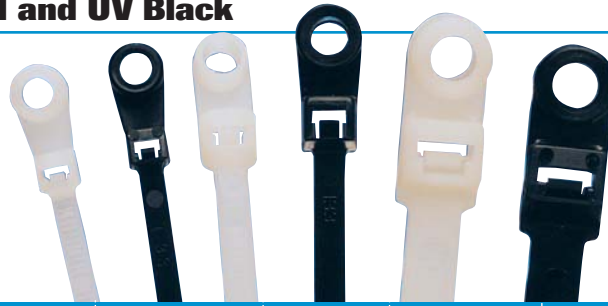

Mounting Head Ties Natural and UV Black

- Use for attaching bundles to surfaces
- Allows bundling before and after mounting

Description	Length	Width	Strap Thickness	Max. Bundle	Tensile Strength	Screw Size	Qty./Bag	Cat. No.
Natural Nylon	6.0 in./152mm	.140 in./3.55mm	.048 in./1.21mm	1/16 - 1-1/4 in.	30 lbs.	No. 8	100	IT1_5IMH-C
UV Black Nylon							100	IT1_5IMH-C0
Natural Nylon	8.1 in./206mm	.178 in./4.52mm	.053 in./1.35mm	1/16 - 1-3/4 in.	50 lbs.	No. 10	100	IT2SMH-C
Natural Nylon							1000	IT2SMH-M
UV Black Nylon							100	IT2SMH-C0
Natural Nylon	11.8 in./300mm	.189 in./4.80mm	.050 in./1.27mm	1/16 - 3 in.	50 lbs.	No. 10	100	IT3SMH-C
UV Black Nylon							100	IT3SMH-C0
Natural Nylon	14.5 in./370mm	.189 in./4.80mm	.060 in./1.52mm	1/16 - 4 in.	50 lbs.	No. 10	100	IT4SMH-C
Natural Nylon	15.7 in./398mm	.300 in./7.62mm	.075 in./1.90mm	3/16 - 4-1/16 in.	120 lbs.	1/4"	100	IT4LHMH-C
UV Black Nylon							100	IT4LHMH-C0

*4LH Series; **2S Series

UL Listed Nylon 6/6 cable ties are suitable for use in air handling spaces in accordance with Section 300-22(C) & (D) of the National Electrical Code.

Identification Ties

- Write-on surface
- Bundle and identify at the same time

Screw Mounting Bases - Standard and Low Profile

Standard Screw Mount

Low Profile Mount

Description	Length	Width	Height	Slot Height	Slot Width	Screw Size	Qty./Bag	Cat. No.
Screw Mount Natural Nylon	.590 in./15mm	.370 in./9.40mm	.270 in./6.86mm	.062 in./1.59mm	.190 in./4.83mm	No. 6	100	IT1SMB-C
Screw Mount UV Black Nylon							100	IT1SMB-C0
Screw Mount Natural Nylon	.870 in./22mm	.640 in./16.26mm	.380 in./9.65mm	.125 in./3.18mm	.300 in./7.62mm	1/4 in.	100	IT2SMB-C
Screw Mount UV Black Nylon							100	IT2SMB-C0
Low Profile Mount	.750 in./19mm	.500 in./12.70mm	.120 in./3.04mm	.062 in./1.57mm	.180 in./4.57mm	No. 8	100	IT1LPMB-C