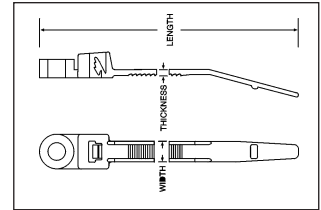

Mounting Head Ties Natural and UV Black

- Use for attaching bundles to surfaces
- Allows bundling before and after mounting

Description	Length	Width	Strap Thickness	Max. Bundle	Tensile Strength	Screw Size	Qty./Bag	Cat. No.
Natural Nylon	6.0 in./152mm	.140 in./3.55mm	.048 in./1.21mm	1/16 - 1-1/4 in.	30 lbs.	No. 8	100	IT1_5IMH-C
UV Black Nylon							100	IT1_5IMH-C0
Natural Nylon	8.1 in./206mm	.178 in./4.52mm	.053 in./1.35mm	1/16 - 1-3/4 in.	50 lbs.	No. 10	100	IT2SMH-C
Natural Nylon							1000	IT2SMH-M
UV Black Nylon							100	IT2SMH-C0
Natural Nylon	11.8 in./300mm	.189 in./4.80mm	.050 in./1.27mm	1/16 - 3 in.	50 lbs.	No. 10	100	IT3SMH-C
UV Black Nylon							100	IT3SMH-C0
Natural Nylon	14.5 in./370mm	.189 in./4.80mm	.060 in./1.52mm	1/16 - 4 in.	50 lbs.	No. 10	100	IT4SMH-C
Natural Nylon	15.7 in./398mm	.300 in./7.62mm	.075 in./1.90mm	3/16 - 4-1/16 in.	120 lbs.	1/4"	100	IT4LHMH-C
UV Black Nylon							100	IT4LHMH-C0

Description	Length	Width	Thickness	Max. Bundle	Tensile Strength	Pad Size (H X L)	Qty./Bag	Cat. No.
Natural Nylon	4.0 in./102mm	.100 in./2.54mm	.044 in./1.12mm	1/16 - 7/8 in.	18 lbs.	5/16 in. x 1 in.	100	IT1MID-C
Natural Nylon	7.8 in./200mm	.181 in./4.59mm	.055 in./1.40mm	1/16 - 1-7/8 in.	50 lbs.	1-1/8 in. x 1/2 in.	100	IT2SID-C
Natural Nylon	14.1 in./358mm	.187 in./4.75mm	.055 in./1.40mm	3/8 - 4 in.	50 lbs.	1-1/8 in. x 1/2 in.	100	IT4SID-C

Screw Mounting Bases - Standard and Low Profile

Standard Screw Mount

Low Profile Mount

Description	Length	Width	Height	Slot Height	Slot Width	Screw Size	Qty./Bag	Cat. No.
Screw Mount Natural Nylon	.590 in./15mm	.370 in./9.40mm	.270 in./6.86mm	.062 in./1.59mm	.190 in./4.83mm	No. 6	100	IT1SMB-C
Screw Mount UV Black Nylon							100	IT1SMB-C0
Screw Mount Natural Nylon	.870 in./22mm	.640 in./16.26mm	.380 in./9.65mm	.125 in./3.18mm	.300 in./7.62mm	1/4 in.	100	IT2SMB-C
Screw Mount UV Black Nylon							100	IT2SMB-C0
Low Profile Mount	.750 in./19mm	.500 in./12.70mm	.120 in./3.04mm	.062 in./1.57mm	.180 in./4.57mm	No. 8	100	IT1LPMB-C