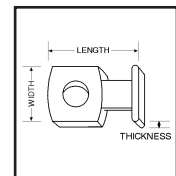

Mounting Head Ties Natural and UV Black

- Use for attaching bundles to surfaces
- Allows bundling before and after mounting

Description	Length	Width	Strap Thickness	Max. Bundle	Tensile Strength	Screw Size	Qty./Bag	Cat. No.
Natural Nylon	6.0 in./152mm	.140 in./3.55mm	.048 in./1.21mm	1/16 - 1-1/4 in.	30 lbs.	No. 8	100	IT1_5IMH-C
UV Black Nylon							100	IT1_5IMH-C0
Natural Nylon	8.1 in./206mm	.178 in./4.52mm	.053 in./1.35mm	1/16 - 1-3/4 in.	50 lbs.	No. 10	100	IT2SMH-C
Natural Nylon							1000	IT2SMH-M
UV Black Nylon							100	IT2SMH-C0
Natural Nylon	11.8 in./300mm	.189 in./4.80mm	.050 in./1.27mm	1/16 - 3 in.	50 lbs.	No. 10	100	IT3SMH-C
UV Black Nylon							100	IT3SMH-C0
Natural Nylon	14.5 in./370mm	.189 in./4.80mm	.060 in./1.52mm	1/16 - 4 in.	50 lbs.	No. 10	100	IT4SMH-C
Natural Nylon	15.7 in./398mm	.300 in./7.62mm	.075 in./1.90mm	3/16 - 4-1/16 in.	120 lbs.	1/4"	100	IT4LHMH-C
UV Black Nylon							100	IT4LHMH-C0

Description	Length	Width	Thickness	Max. Bundle	Tensile Strength	Pad Size (H X L)	Qty./Bag	Cat. No.
Natural Nylon	4.0 in./102mm	.100 in./2.54mm	.044 in./1.12mm	1/16 - 7/8 in.	18 lbs.	5/16 in. x 1 in.	100	IT1MID-C
Natural Nylon	7.8 in./200mm	.181 in./4.59mm	.055 in./1.40mm	1/16 - 1-7/8 in.	50 lbs.	1-1/8 in. x 1/2 in.	100	IT2SID-C
Natural Nylon	14.1 in./358mm	.187 in./4.75mm	.055 in./1.40mm	3/8 - 4 in.	50 lbs.	1-1/8 in. x 1/2 in.	100	IT4SID-C

Screw Mounting Bases - Standard and Low Profile

Standard Screw Mount

Low Profile Mount

Description	Length	Width	Height	Slot Height	Slot Width	Screw Size	Qty./Bag	Cat. No.
Screw Mount Natural Nylon	.590 in./15mm	.370 in./9.40mm	.270 in./6.86mm	.062 in./1.59mm	.190 in./4.83mm	No. 6	100	IT1SMB-C
Screw Mount UV Black Nylon							100	IT1SMB-C0
Screw Mount Natural Nylon	.870 in./22mm	.640 in./16.26mm	.380 in./9.65mm	.125 in./3.18mm	.300 in./7.62mm	1/4 in.	100	IT2SMB-C
Screw Mount UV Black Nylon							100	IT2SMB-C0
Low Profile Mount	.750 in./19mm	.500 in./12.70mm	.120 in./3.04mm	.062 in./1.57mm	.180 in./4.57mm	No. 8	100	IT1LPMB-C