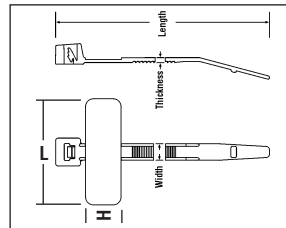

Mounting Head Ties Natural and UV Black

- Use for attaching bundles to surfaces
- Allows bundling before and after mounting

Description	Length	Width	Strap Thickness	Max. Bundle	Tensile Strength	Screw Size	Qty./Bag	Cat. No.
Natural Nylon	6.0 in./152mm	.140 in./3.55mm	.048 in./1.21mm	1/16 - 1-1/4 in.	30 lbs.	No. 8	100	IT1_5IMH-C
UV Black Nylon							100	IT1_5IMH-C0
Natural Nylon	8.1 in./206mm	.178 in./4.52mm	.053 in./1.35mm	1/16 - 1-3/4 in.	50 lbs.	No. 10	100	IT2SMH-C
Natural Nylon							1000	IT2SMH-M
UV Black Nylon							100	IT2SMH-C0
Natural Nylon	11.8 in./300mm	.189 in./4.80mm	.050 in./1.27mm	1/16 - 3 in.	50 lbs.	No. 10	100	IT3SMH-C
UV Black Nylon							100	IT3SMH-C0
Natural Nylon	14.5 in./370mm	.189 in./4.80mm	.060 in./1.52mm	1/16 - 4 in.	50 lbs.	No. 10	100	IT4SMH-C
Natural Nylon	15.7 in./398mm	.300 in./7.62mm	.075 in./1.90mm	3/16 - 4-1/16 in.	120 lbs.	1/4"	100	IT4LHMH-C
UV Black Nylon							100	IT4LHMH-C0

Description	Length	Width	Thickness	Max. Bundle	Tensile Strength	Pad Size (H X L)	Qty./Bag	Cat. No.
Natural Nylon	4.0 in./102mm	.100 in./2.54mm	.044 in./1.12mm	1/16 - 7/8 in.	18 lbs.	5/16 in. x 1 in.	100	IT1MID-C
Natural Nylon	7.8 in./200mm	.181 in./4.59mm	.055 in./1.40mm	1/16 - 1-7/8 in.	50 lbs.	1-1/8 in. x 1/2 in.	100	IT2SID-C
Natural Nylon	14.1 in./358mm	.187 in./4.75mm	.055 in./1.40mm	3/8 - 4 in.	50 lbs.	1-1/8 in. x 1/2 in.	100	IT4SID-C

Screw Mounting Bases - Standard and Low Profile

Standard Screw Mount

Low Profile Mount

Description	Length	Width	Height	Slot Height	Slot Width	Screw Size	Qty./Bag	Cat. No.
Screw Mount Natural Nylon	.590 in./15mm	.370 in./9.40mm	.270 in./6.86mm	.062 in./1.59mm	.190 in./4.83mm	No. 6	100	IT1SMB-C
Screw Mount UV Black Nylon							100	IT1SMB-C0
Screw Mount Natural Nylon	.870 in./22mm	.640 in./16.26mm	.380 in./9.65mm	.125 in./3.18mm	.300 in./7.62mm	1/4 in.	100	IT2SMB-C
Screw Mount UV Black Nylon							100	IT2SMB-C0
Low Profile Mount	.750 in./19mm	.500 in./12.70mm	.120 in./3.04mm	.062 in./1.57mm	.180 in./4.57mm	No. 8	100	IT1LPMB-C