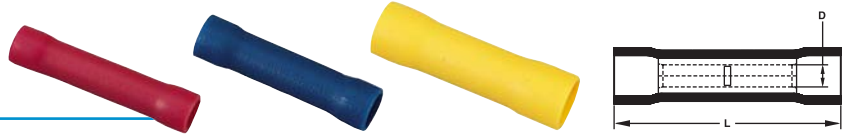

Vinyl Insulated Butt Splices

Wire Range (AWG)	Wire Range (mm ²)	Max. Wire Ins. Dia. (Inches)	Max. Wire Ins. Dia. (Inches)	Dimensions (Inches)		Dimensions (mm)		Ctn. Qty.	Cat. No.	Ctn. Qty.	Cat. No.
				L	D	L	D				
22 – 18	0.5 – 1.25	.157	4.0	.986	.067	24.6	1.7	25	83-9281	1,000	84-9281
16 – 14	1.5 – 2.5	.177	4.5	.986	.091	24.6	2.3	25	83-9291	1,000	84-9291
12 – 10	4.0 – 6.0	.248	6.3	1.043	.134	26.5	3.4	25	83-9301	500	84-9301

75° C/600 Volts max.

Listed 774A Cu Only Pressure Wire Connector

Vinyl Insulated Parallel Splices

Wire Range (AWG)	Wire Range (mm ²)	Max. Wire Ins. Dia. (Inches)	Max. Wire Ins. Dia. (mm)	Dimensions (Inches)		Dimensions (mm)		Ctn. Qty.	Cat. No.
				L	W	L	W		
22 – 18	0.5 – 1.0	.157	4.0	.512	.067	13.0	1.7	25	83-9351
16 – 14	1.5 – 2.5	.177	4.5	.512	.091	13.0	2.3	25	83-9361
12 – 10	4.0 – 6.0	.248	6.3	.591	.134	15.0	3.4	25	83-9371

75° C/600 Volts max.

Tap Splice Connectors

Wire Range (AWG)	Wire Range (mm ²)	Color	Dimensions (Inches)		Dimensions (mm)		Ctn. Qty.	Cat. No.
			L	W	L	W		
22 – 18	0.5 – 1.0	Red	1.063	.787	27.0	20.0	25	83-3261
16 – 14	1.5 – 2.5	Blue	1.063	.787	27.0	20.0	25	83-3271
12 – 10	4.0 – 6.0	Yellow	1.358	.807	34.5	20.5	25	83-3281