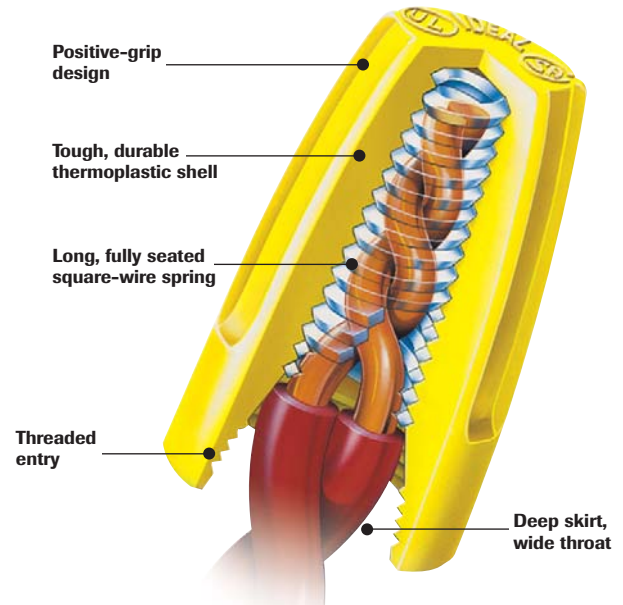

Wire-Nut® Wire Connectors

- Five color-coded models cover a full range of wire sizes from 22 - 8 AWG
- Fixed, square-wire spring creates its own threads – maintains a secure positive grip that will not relax over time
- No pre-twisting required – positive grip design provides fast, easy installation
- Deep, wide skirt helps protect against flash-over and turned-back strands for maximum dielectric protection
- Reusable for easy circuit changes and additions
- Tough, UL94V-2 flame-retardant shell rated at 105°C (221°F)
- UL Listed to 486C and CSA certified to C22.2 #188; comply with Federal Specification W-S-610E
- Classified in accordance with IEC Publications 998-2 and 998-2-4

Dimensions (Inches/mm)

Model	A	B	C	D	E
71B®	11/64 4.5	1/4 6.5	21/64 8	11/64 4.5	37/64 15
72B®	11/64 4.5	5/16 8	25/64 10	3/16 5	45/64 18
73B®	11/64 4.5	11/32 9	7/16 11	11/32 9	55/64 22
74B®	17/64 7	7/16 11	35/64 14	5/16 8	61/64 24
76B®	9/32 7	1/2 13	19/32 15	3/8 10	1-1/16 27