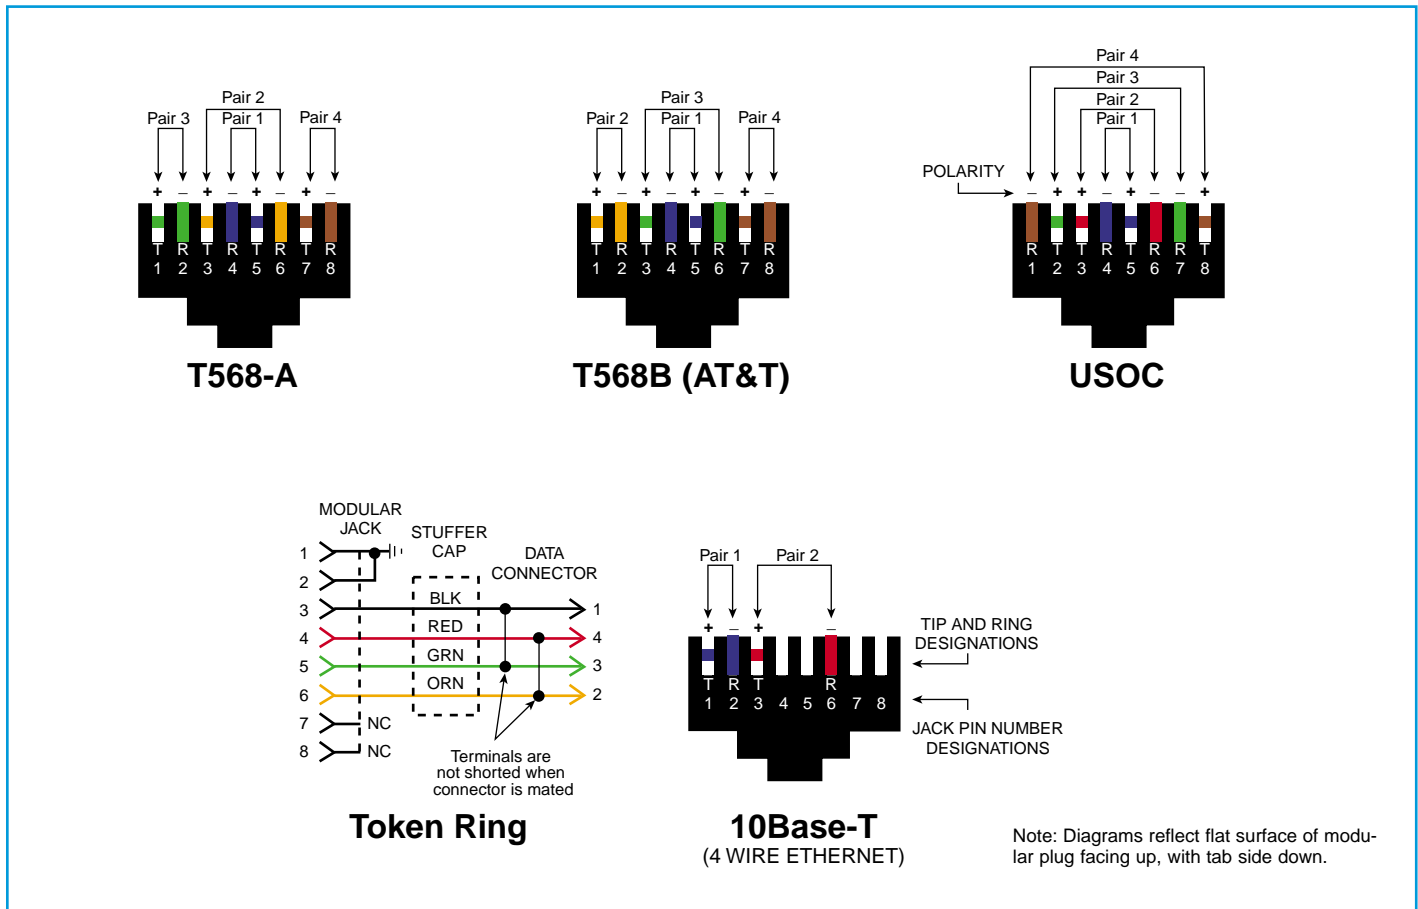

Wiring Configurations for Modular Plugs

Wire Color Codes

A. Band-Striped Twisted-Pair Wire

B. Solid-Color Twisted-Pair Wire

Standard 4-Pair Wiring Color Codes

| PAIR | T | R | Color Codes |
|--------|--------------|--------|-------------|
| PAIR 1 | White/Blue | Blue | |
| PAIR 2 | White/Orange | Orange | |
| PAIR 3 | White/Green | Green | |
| PAIR 4 | White/Brown | Brown | |

Note: For 6-wire jacks use pair 1, 2 and 3 color codes. For 4-wire jacks use pair 1 and 2 color codes.